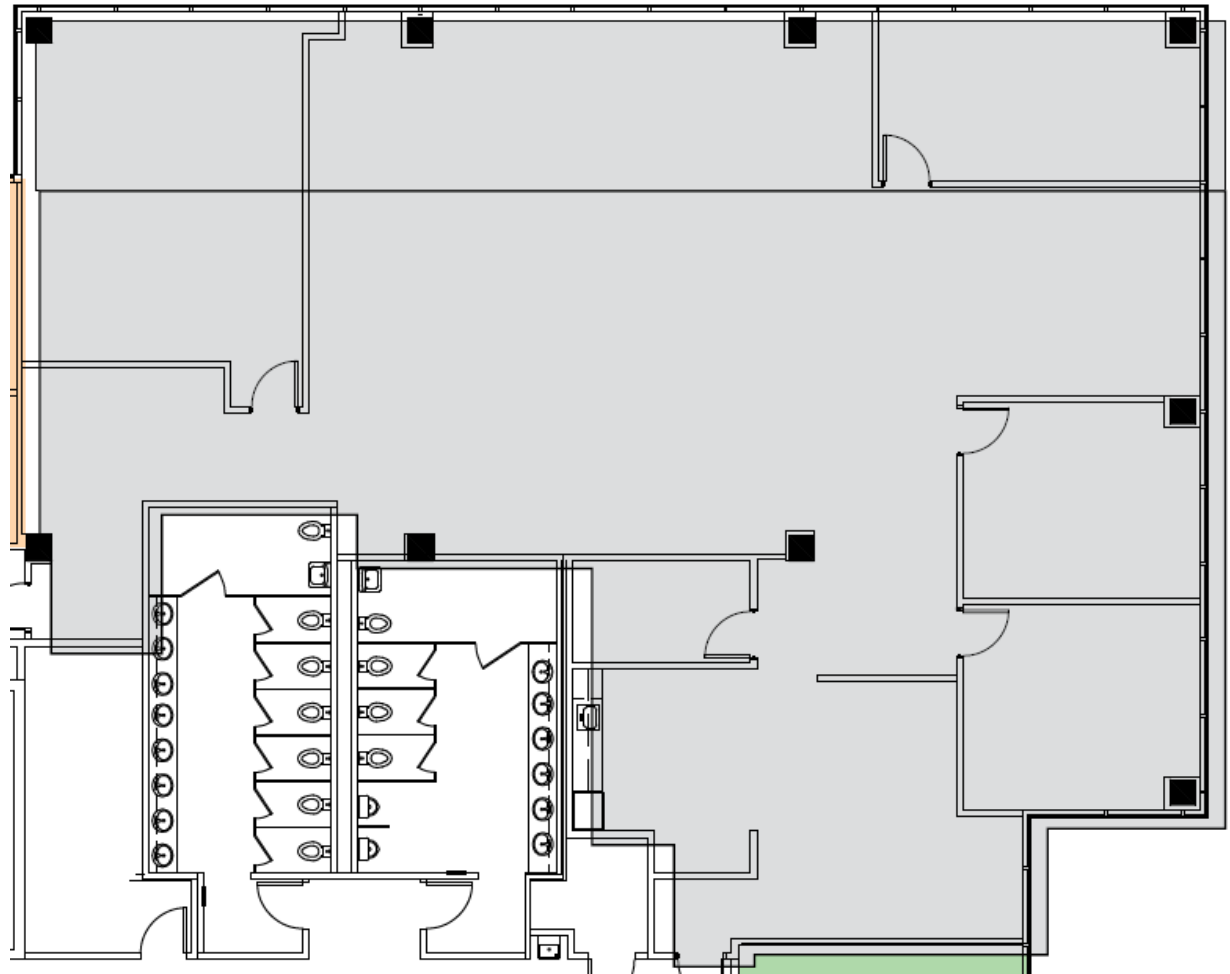

SUITE 310

4,324 RSF | AVAILABLE NOW

JOHN CRIDDLE
Exec Vice President
+1 561 283 5776
john.criddle@cbre.com

JOE FREITAS
First Vice President
+1 561 512 8844
joe.freitas@cbre.com

MAX PAWK
Senior Associate
+1 561 393 1670
max.pawk@cbre.com