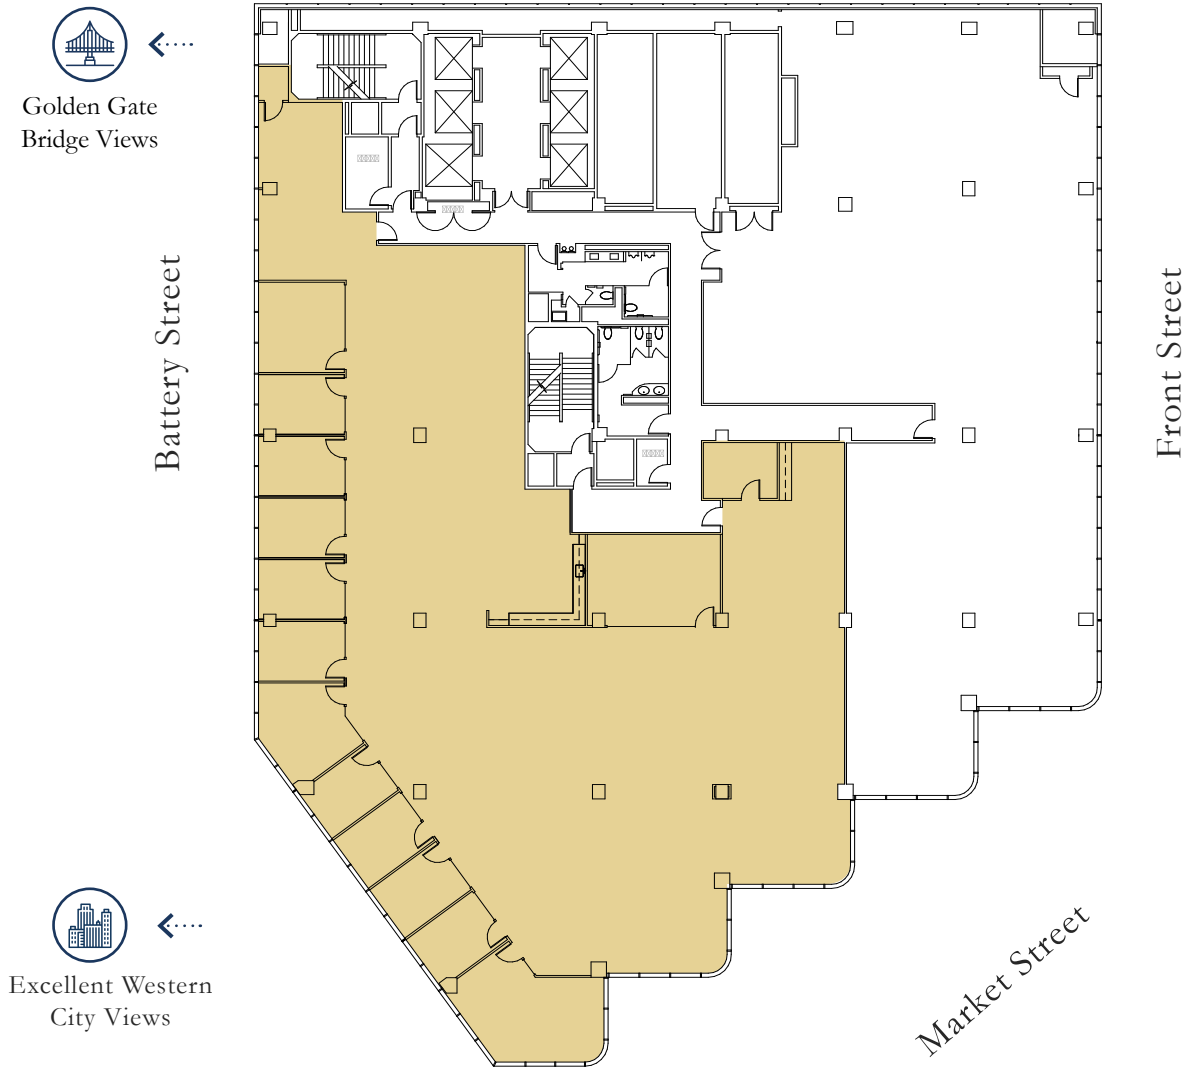

SUITE 2600

11,518 sf

SUITE 2600

- Available now
- 10 perimeter offices
- 2 large conference rooms
- 2 medium conference rooms
- Open kitchen
- Can be combined with 27th – 36th floors for a total of 195,222 RSF