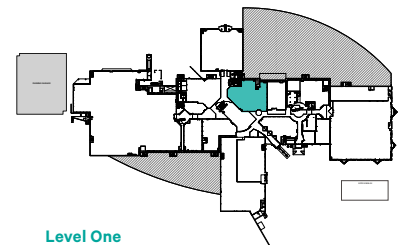

NETPARK

TAMPA BAY

SUITE 1417
21,728 RSF

Level One

ROXANNE KEMPH
Senior Vice President
T +1 813 787 1068
roxanne.kemph@cbre.com

KELLEY MATHESON
Senior Vice President
T +1 813 273 8489
kelley.matheson@cbre.com