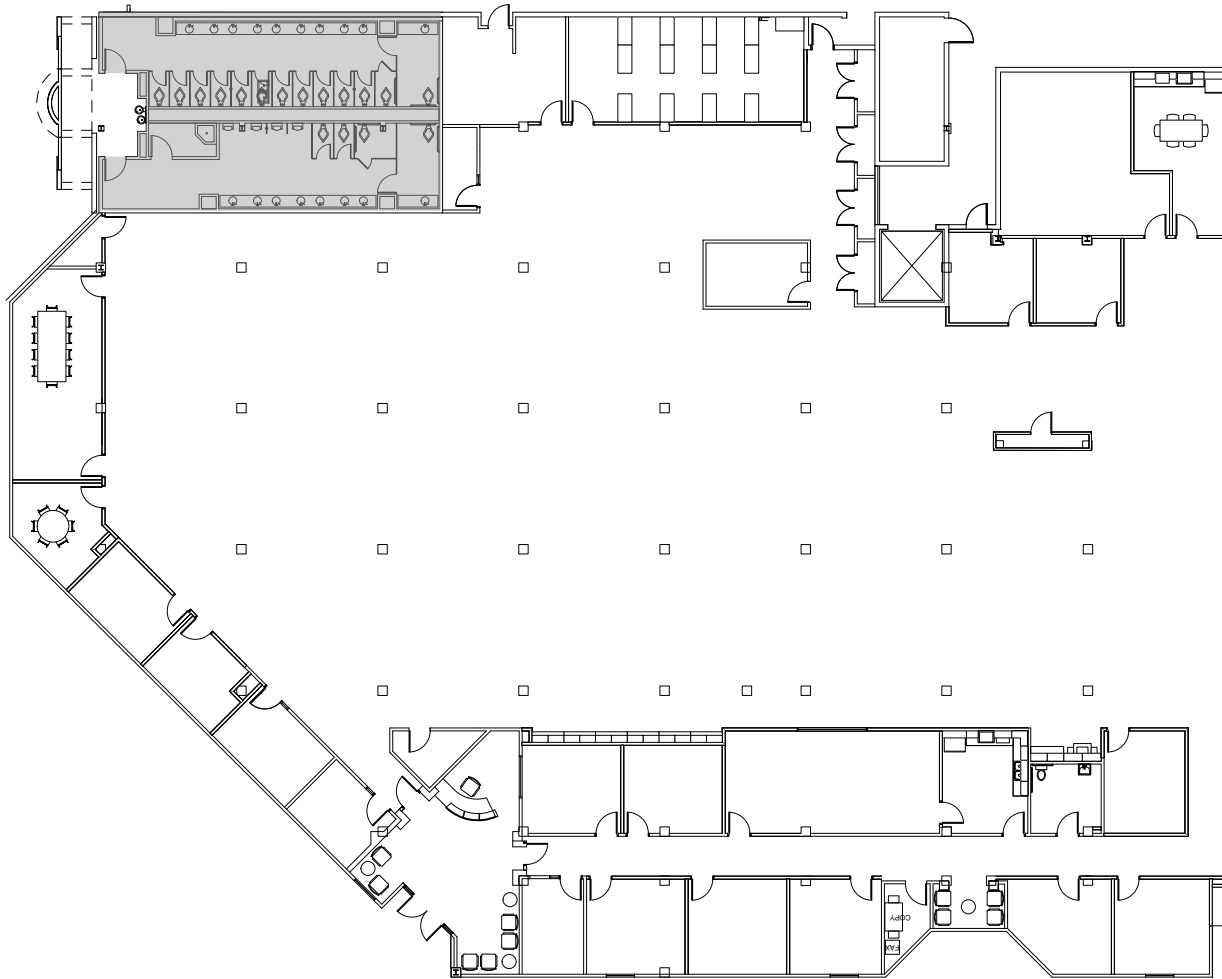

NETPARK

TAMPA BAY

SUITE 1417
21,728 RSF

Level One

ROXANNE KEMPH
Senior Vice President
T +1 813 787 1068
roxanne.kemph@cbre.com

KELLEY MATHESON
Senior Vice President
T +1 813 273 8489
kelley.matheson@cbre.com