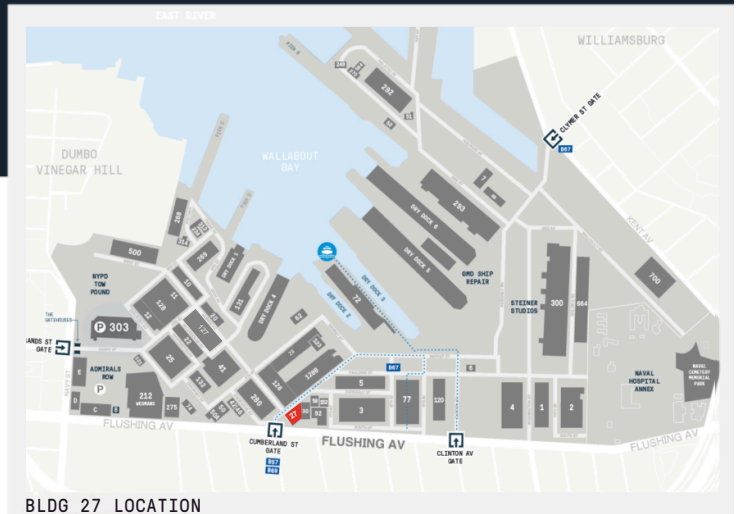

BLDG 27

1ST FLOOR, SUITE 103 - 1,444 SF

POSSESSION: IMMEDIATE

SUITE 103

BLDG 27 LOCATION

UNIT HIGHLIGHTS

- Built office space
- Private restroom
- Offices, small conference room, and reception area
- Ample closets and storage
- Convenient first floor location
- 60 Amps, 3 Phase