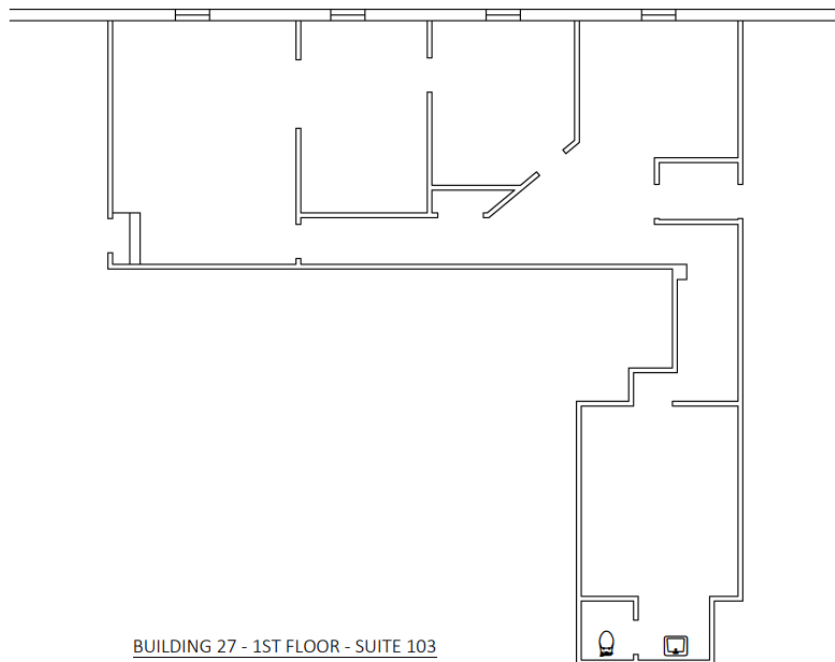

BLDG 27

1ST FLOOR, SUITE 103 - 1,444 SF

POSSESSION: IMMEDIATE

SUITE 103

BLDG 27 LOCATION

UNIT HIGHLIGHTS

- Built office space
- Private restroom
- Offices, small conference room, and reception area
- Ample closets and storage
- Convenient first floor location
- 60 Amps, 3 Phase