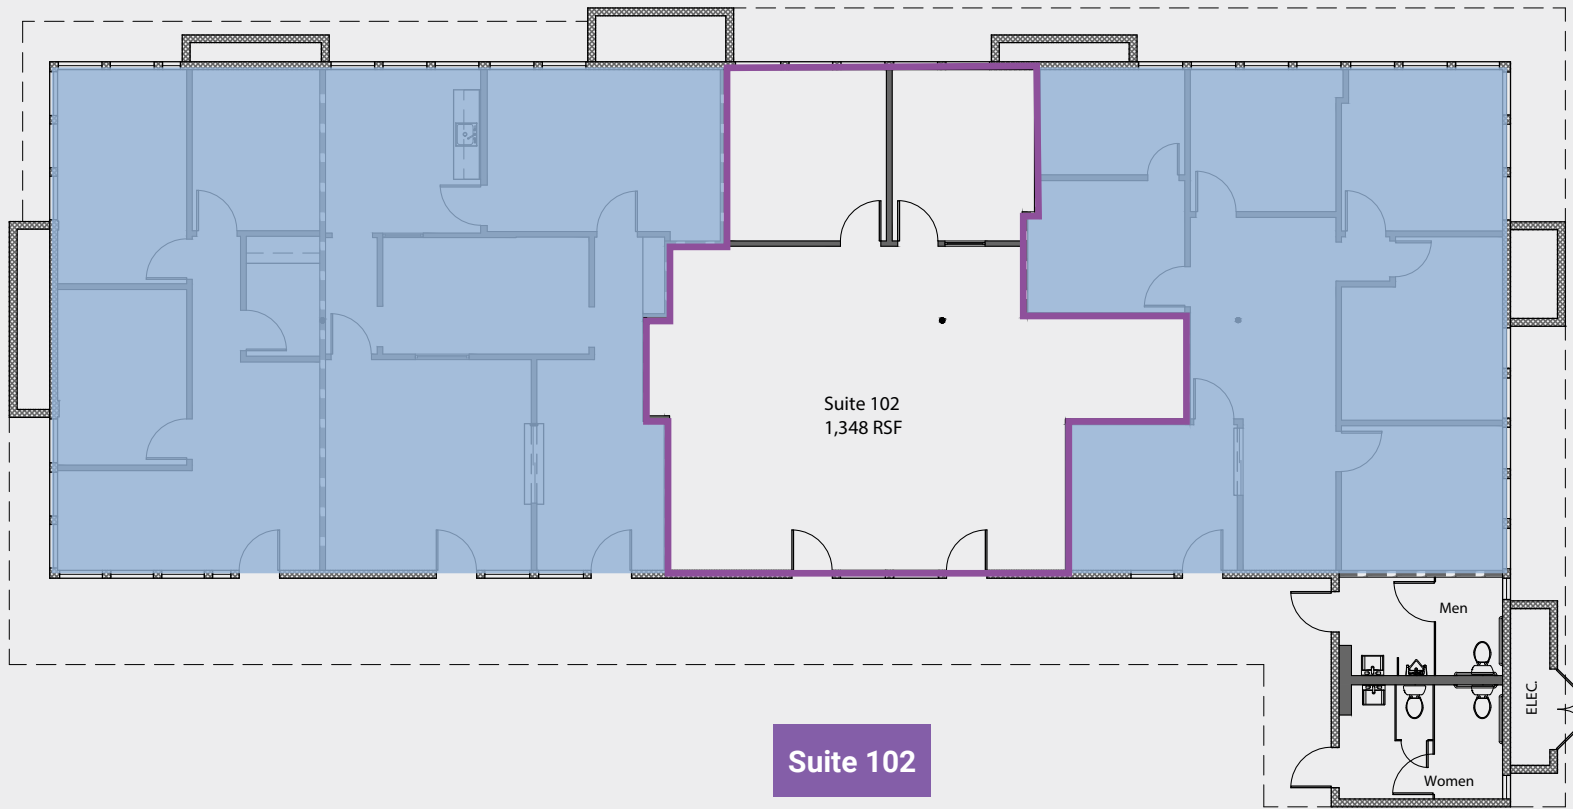

# 1750 W. CAMERON AVE.

Suite	Square Feet	Video Tour
102	1,348 SF	

1ST FLOOR