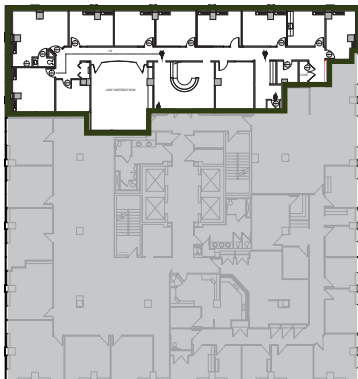

MARYLAND TRADE CENTER II

7474 Greenway Center Drive | Greenbelt | MD | 20770

11TH FLOOR
SUITE 1120 | 4,656 SF

Knowledge
Perseverance
Integrity

Cambridge
Property Group LLC