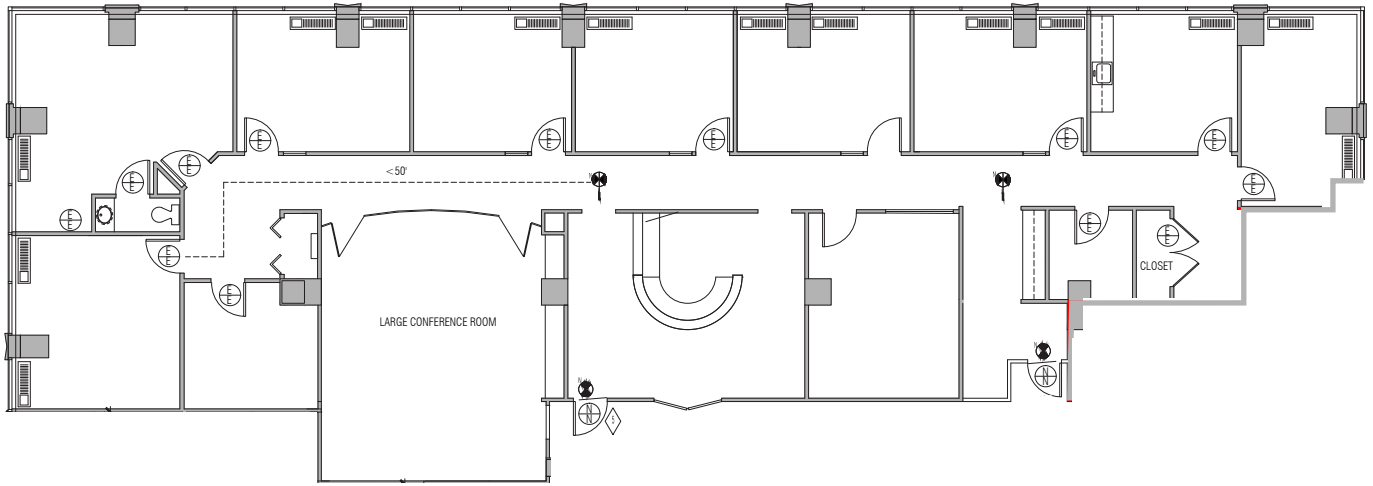

MARYLAND TRADE CENTER II

7474 Greenway Center Drive | Greenbelt | MD | 20770

11TH FLOOR
SUITE 1120 | 4,656 SF

Knowledge
Perseverance
Integrity

Cambridge
Property Group LLC