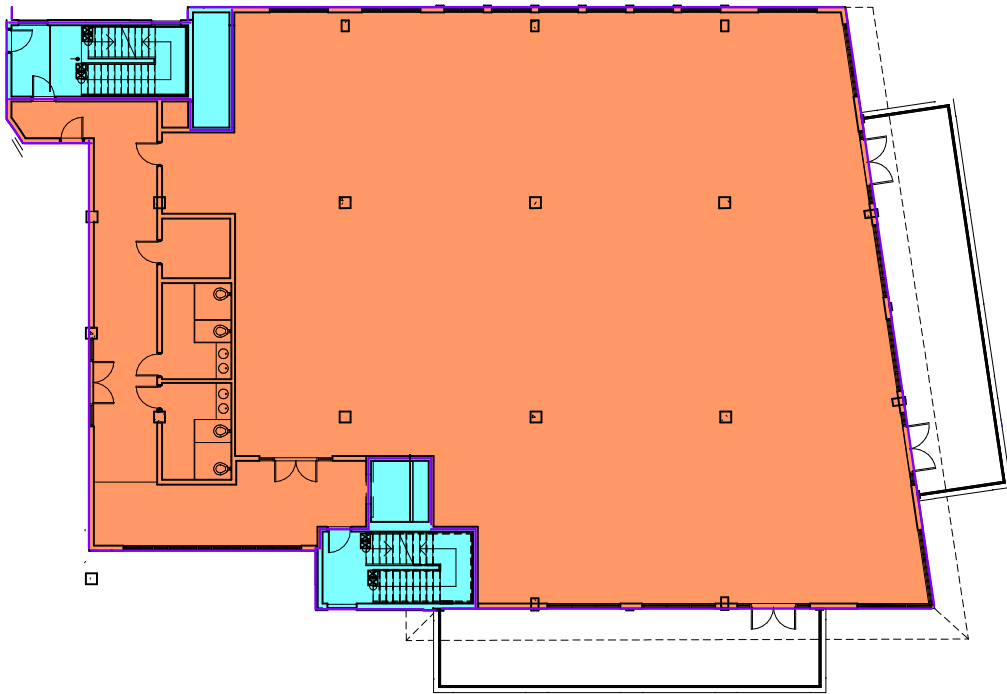

# 298 EAST ATLANTIC

D E L R A Y      B E A C H

3rd Floor  
± 9,000 SF