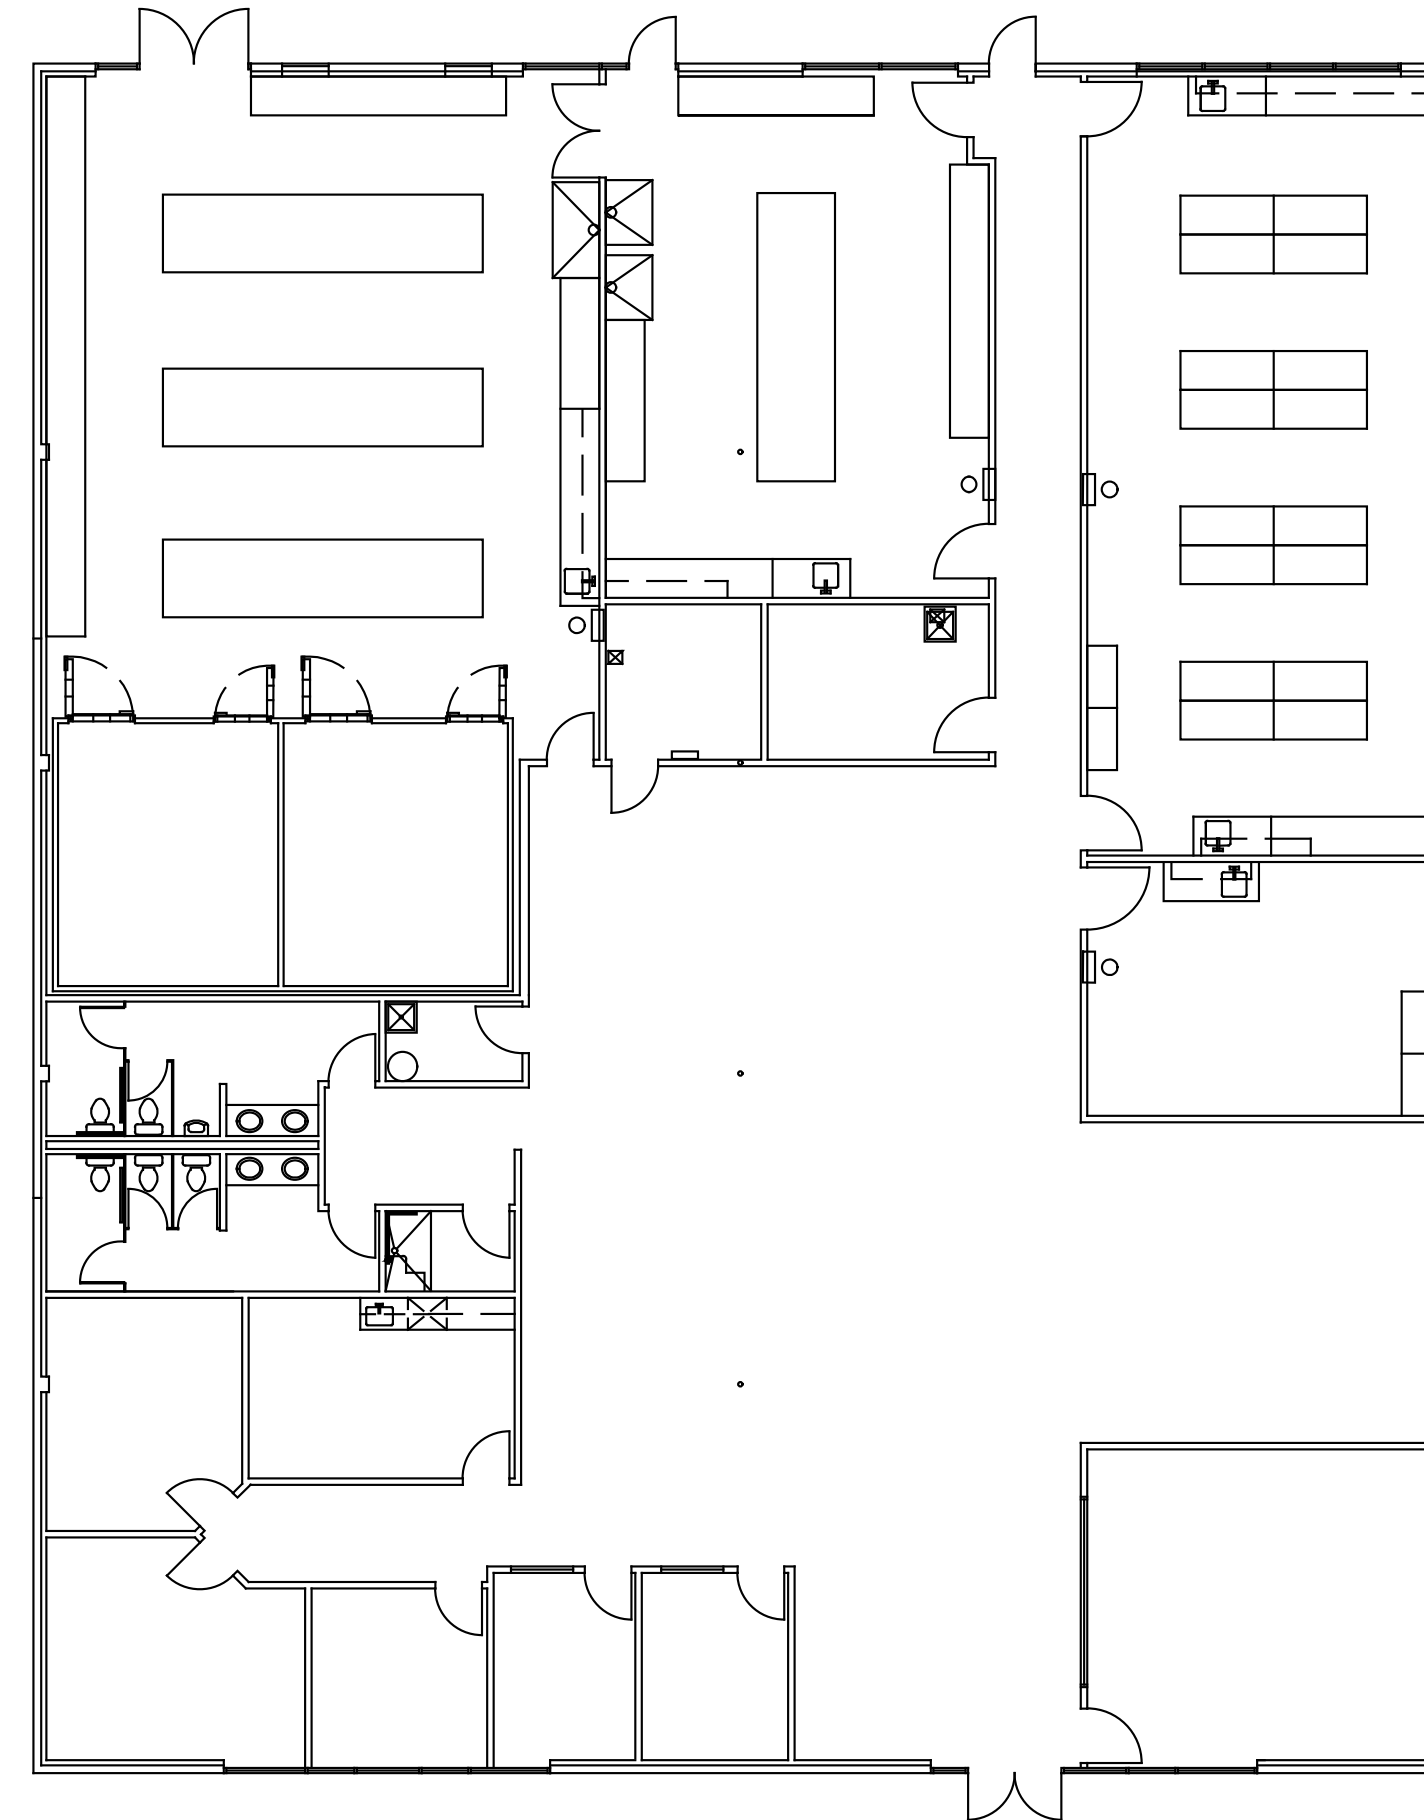

CONOR EVANS
Vice President
t 858-291-1415
conor.evans@colliers.com
CA RE Lic. #01963596

South
Roselle St
San Diego, CA

* FLOOR PLANS

10575 Roselle St

San Diego, CA

Suite 100 | Lab Available Now

10,294 RSF

* AMENITIES