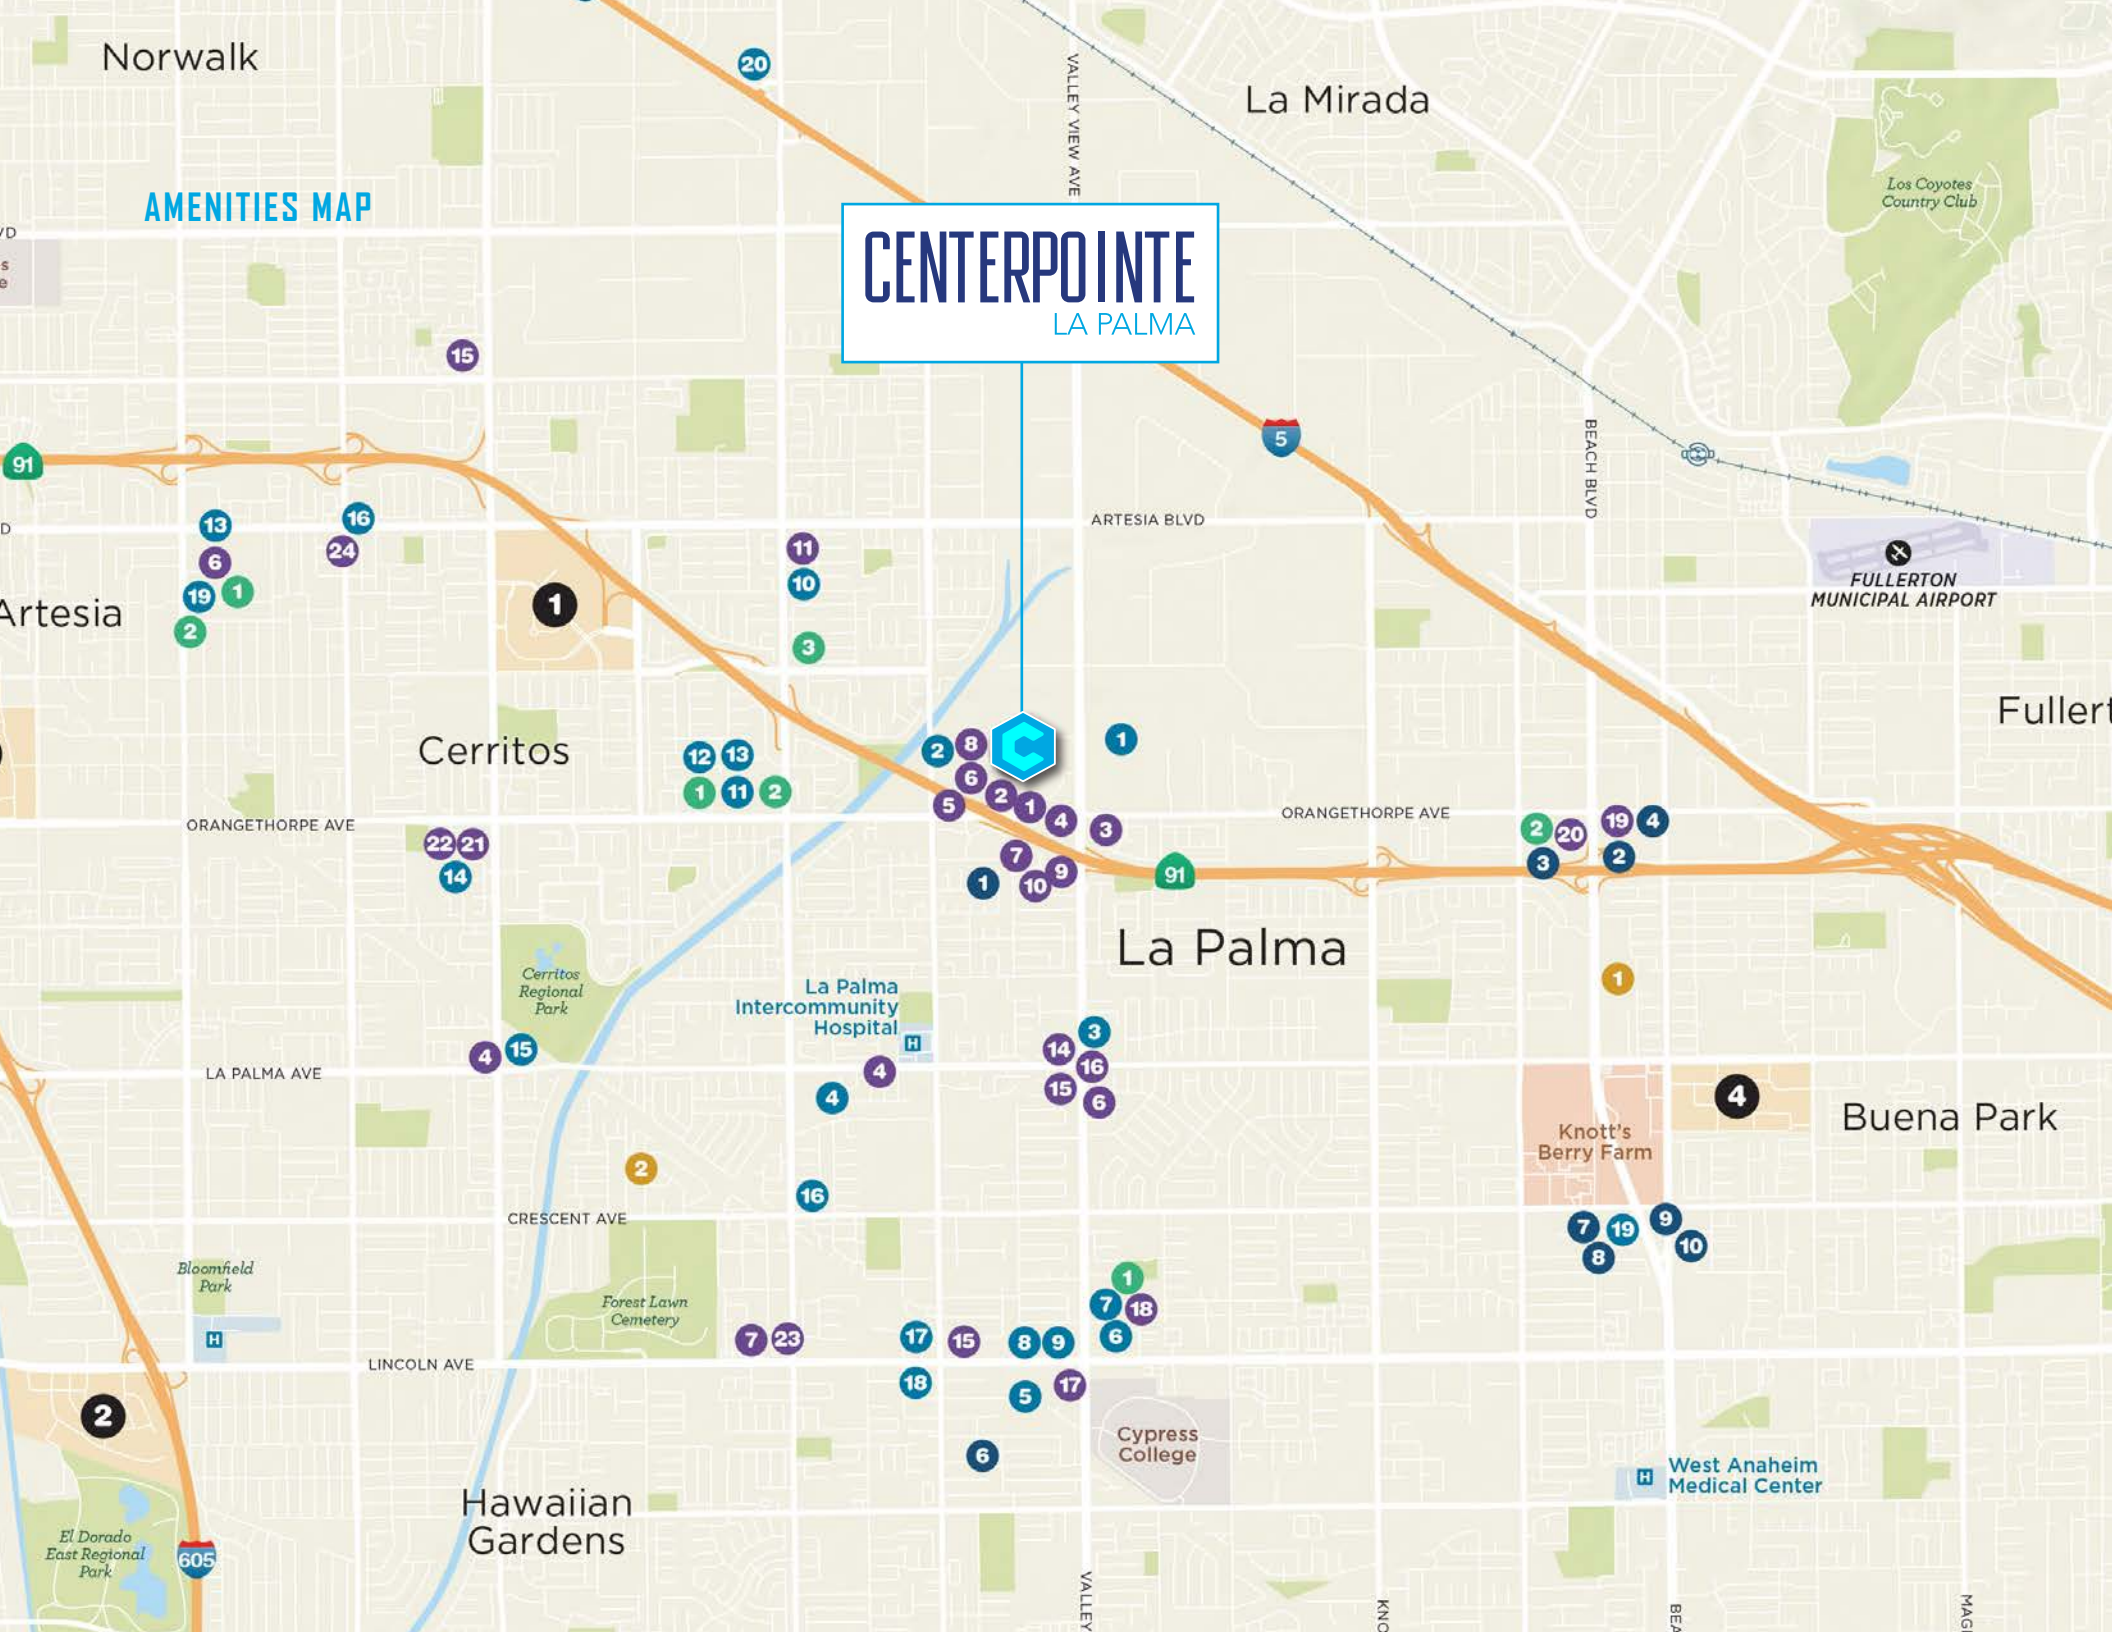

24

26

28

CALIFORNIA
91

CHIPOTLE
MEXICAN GRILL

STARBUCKS
COFFEE

EL TORITO

Jack
in the box

DEL TACO

SU

CENTERPOINTE

LA PALMA

AMENITIES MAP

LOCAL AREA AMENITIES

1 CERRITOS TOWNE CENTER

SHOPPING

EATERIES

P.F. Chang's
BJ's Restaurant & Brewhouse
California Pizza Kitchen
Eureka!
Subway
PizzaRev
Panera Bread
Chipotle Mexican Grill
Yogurtland
McDonald's
Aladin's Table

2 LONG BEACH TOWNE CENTER

SHOPPING

EATERIES CONT.

- 13 Cachi Cafe
- 14 In-N-Out
- 15 Taco Bell
- 16 El Pollo Loco
- 17 KFC
- 18 Little Caesars Pizza
- 19 Fuddrucker's
- 20 Denny's
- 21 Baskin Robbins
- 22 Carrows
- 23 IHOP
- 24 Dominos

ENTERTAINMENT