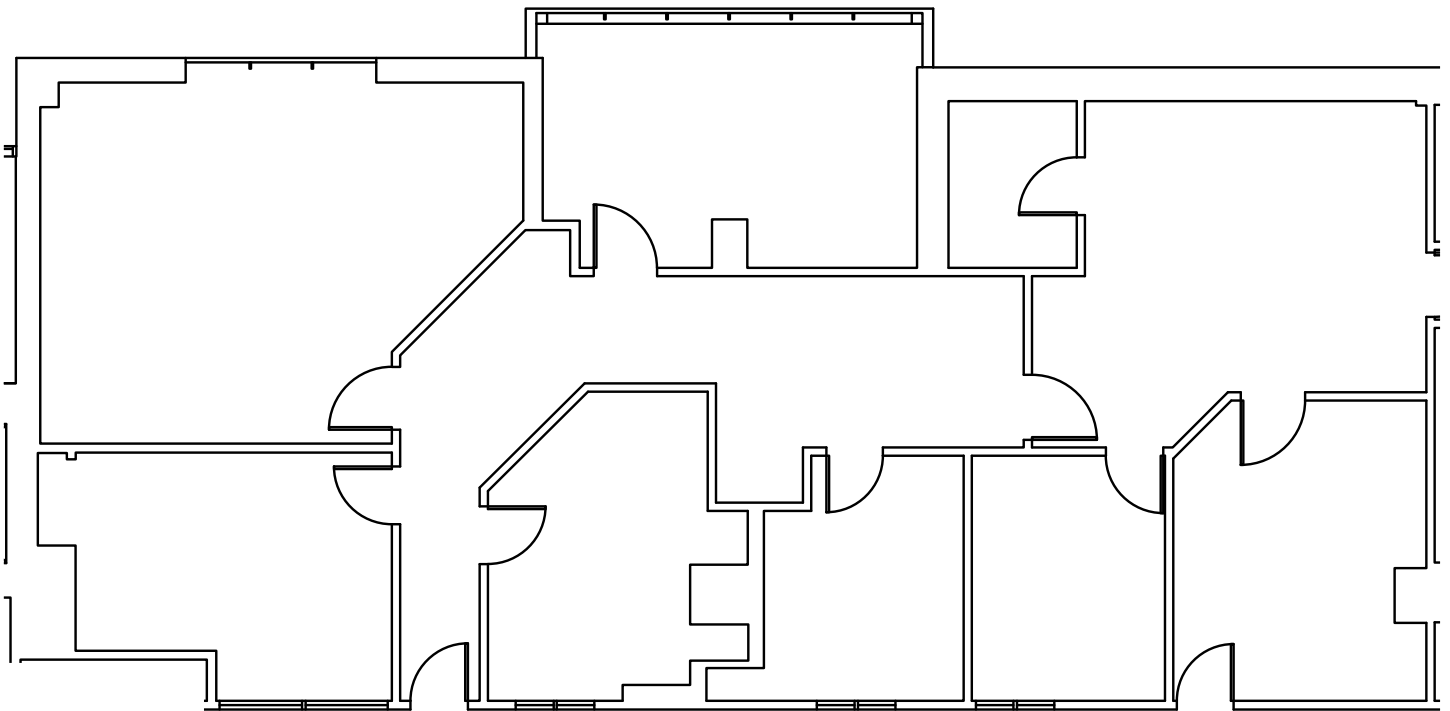

# Suite 460 - 2,364 square feet

401 CORBETT ST • CLEARWATER, FL • 33756

The above floor plan is not to scale. The available space shown is believed to be correct but is subject to change.

For additional information, contact: