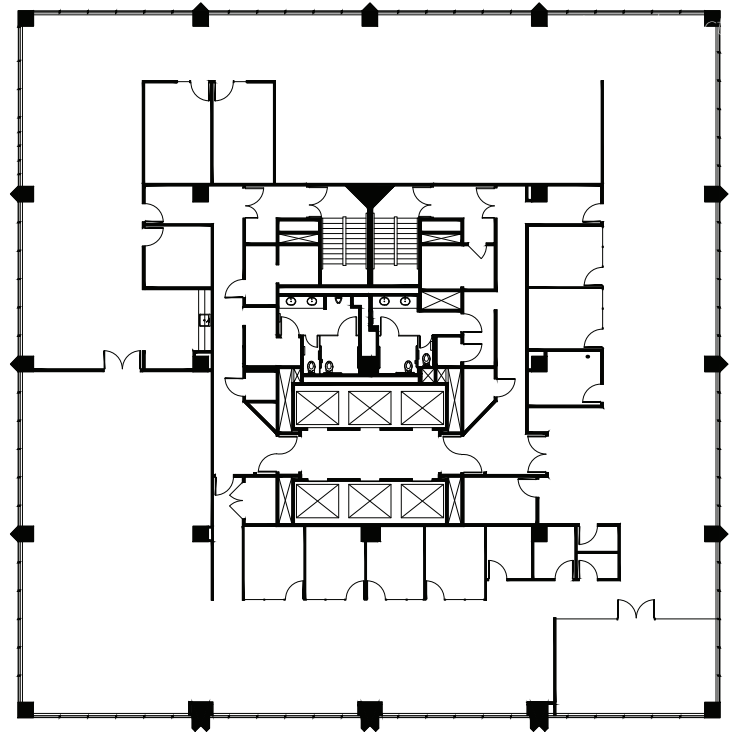

SUITE 200

13,459 RSF

- Open plan
- Available now
- 11 Rooms/Offices
- Conference room
- Open kitchen
- Floor to ceiling glass window line

150SPEAR

Spear Street