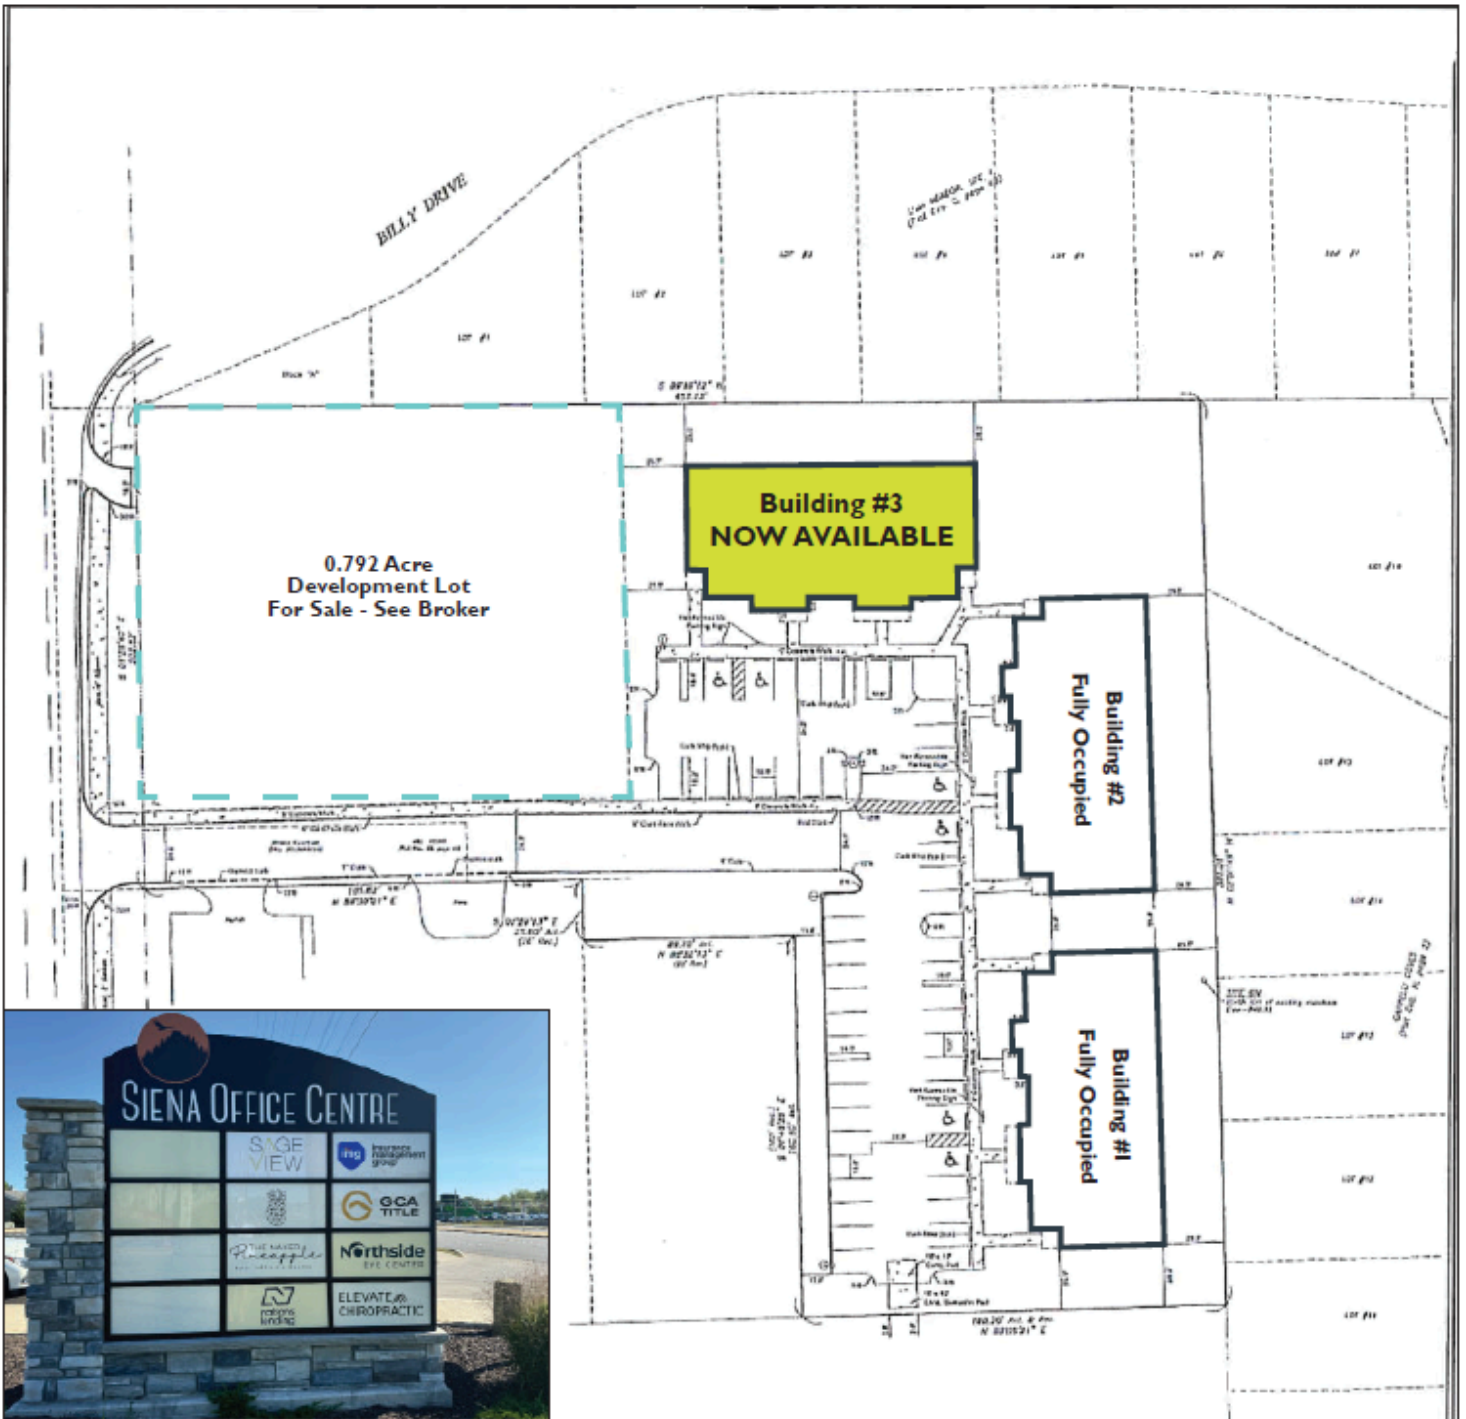

For Lease

Office/Medical/New Construction - 7,133 SF Available

9600 Lima Rd. / Siena Office Park

Fort Wayne, IN, 46818

Highlights

- Now Leasing Building #3 / Up to 7,133 SF available
- Custom build-to-suit opportunity - office or medical
- Building #1 and #2 are fully occupied
- Zoned C2 - Limited Commercial
- About 1/2 mile South of Lima and Dupont intersection
- Preferred lease terms - 4+ years
- High traffic corridor - Lima Road/37,766 VPD

Building Expenses

Utilities	Tenant
Property Tax	Landlord
Building Insurance	Landlord
Janitorial	Tenant
Roof/Structure	Landlord
Int. Maintenance	Tenant
Lawn/Snow	Landlord
Common Area	Landlord

Site Plan

9600 Lima Road, Fort Wayne, IN 46818 - For Lease