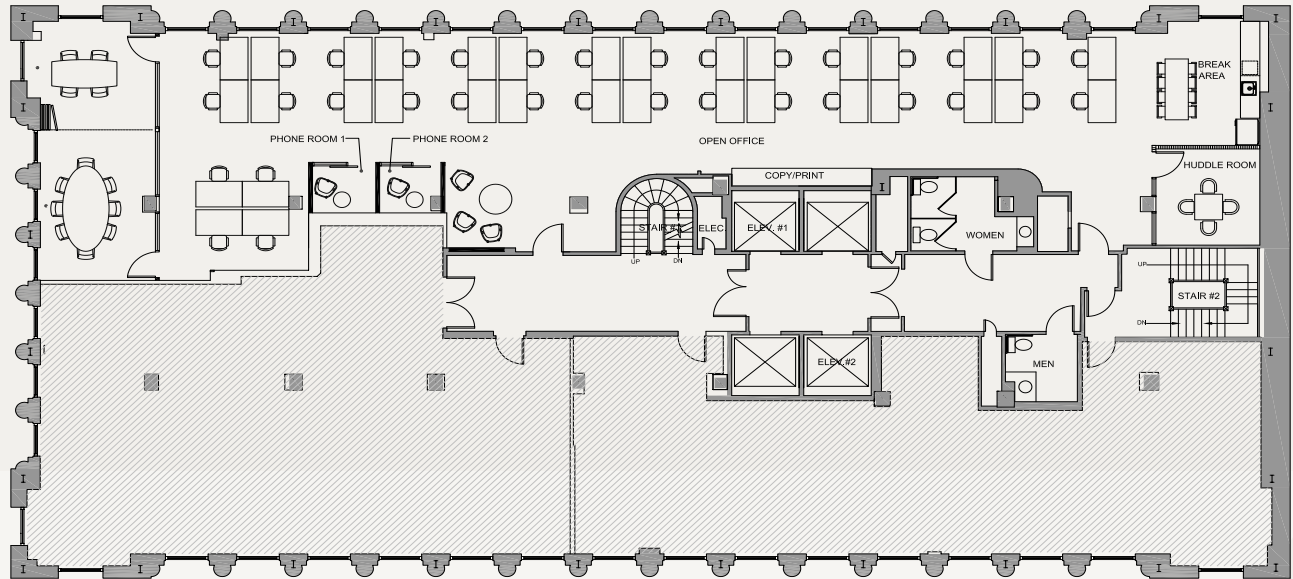

1002 Suite

115
SANSOME

4,112 RSF

- Available June 1st, 2026
- Creative Suite
- Open area: room for 34 desks
- 1 large conference room
- 2 medium conference rooms
- 2 phone rooms
- Kitchen / break area