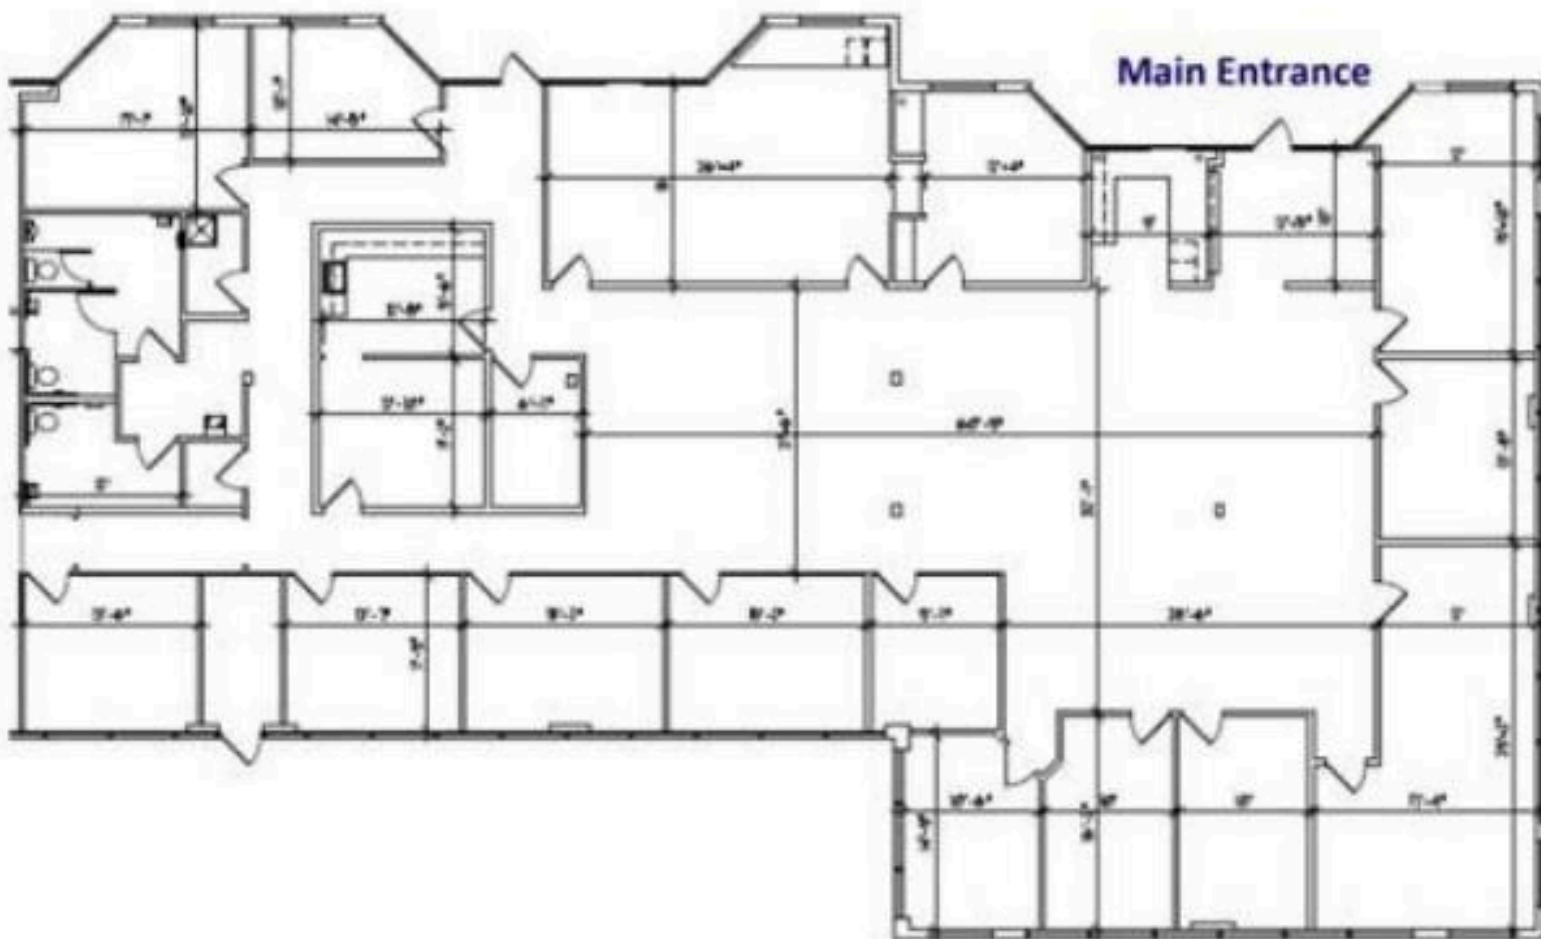

Lakeview B

13630 NW 8th Street
Sunrise, FL 33325

Suite 225 | 6,501SF

For more information please contact:

Brady Titcomb
Executive Vice President
brady.titcomb@jll.com
+1 954 653 3222

Kevin McCarthy
Senior Managing Director
kevin.mccarthy@jll.com
+1 561 292 2668