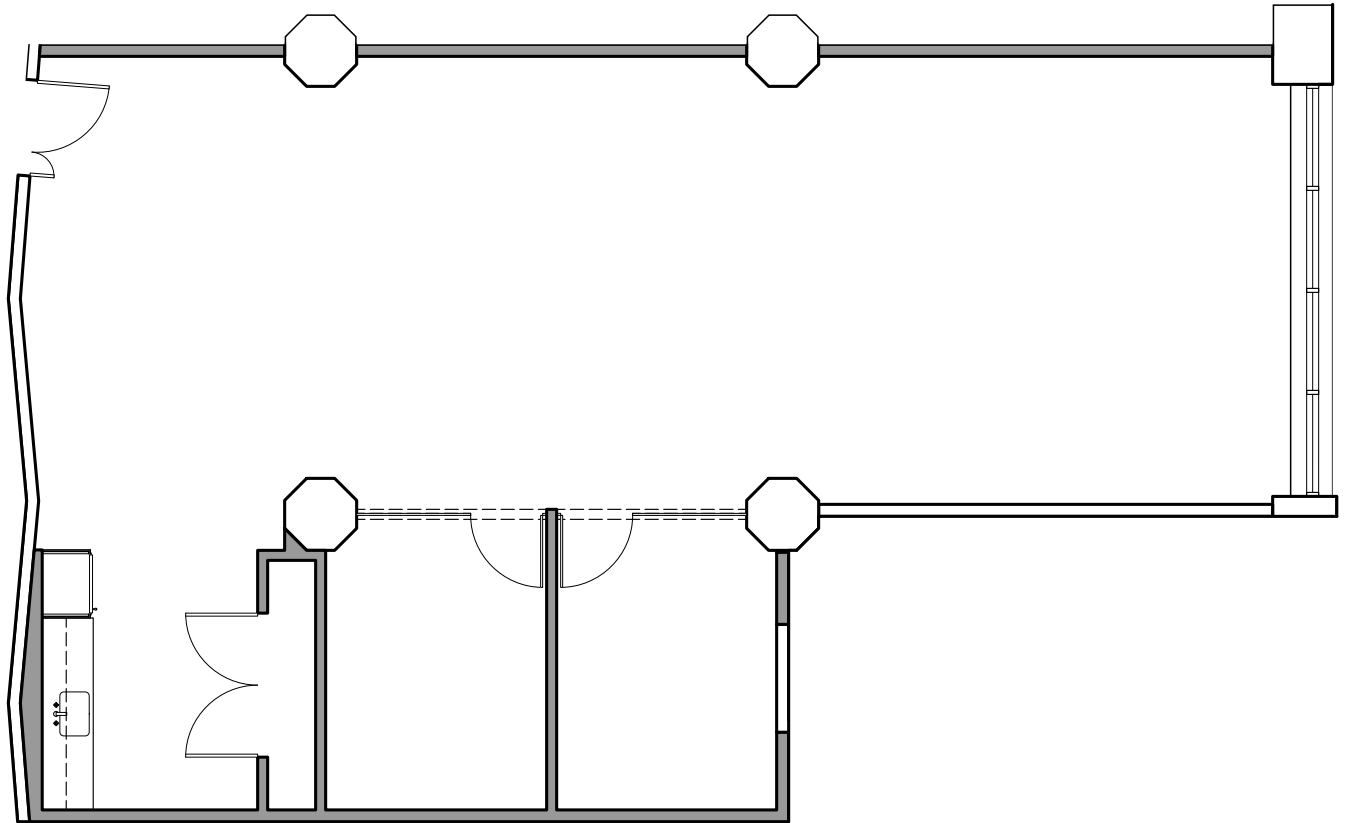

# 45 Main Street

Space to Work

## Suite 422

Total Square Footage: 2,120 RSF