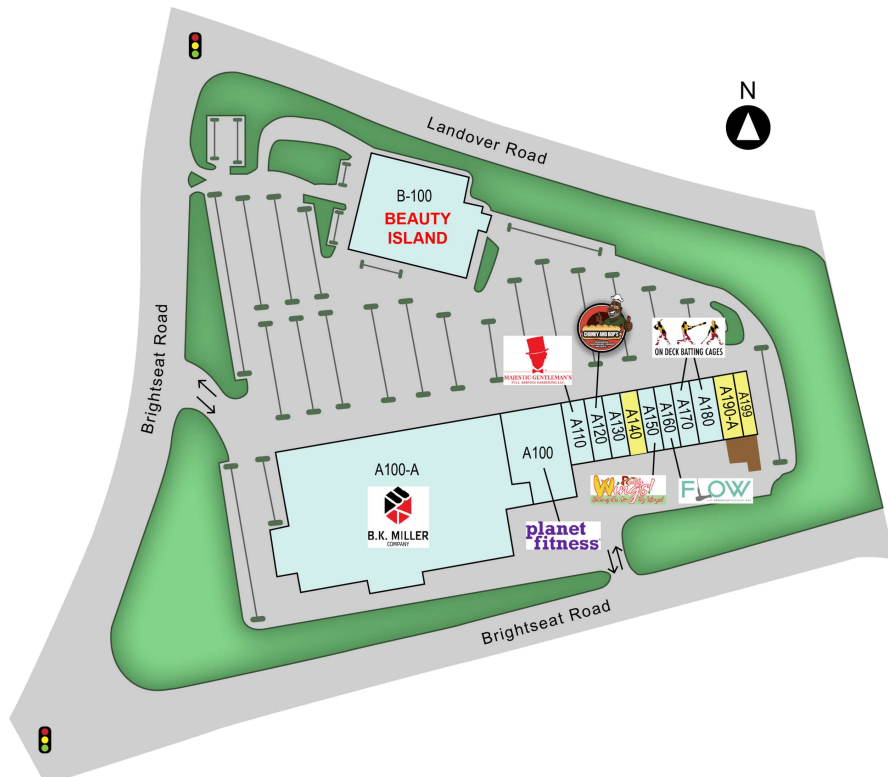

RETAIL PROPERTY FOR LEASE

MILLER MARKETPLACE

8511 Landover Road, Landover, MD 20785

PROPERTY HIGHLIGHTS

- Variety of retail suites available, starting at 1,600± SF and up
- Façade renovations + additional renovations recently completed
- Join Planet Fitness, BK Miller Co., On Deck Batting Cages, Beauty Island, and more
- Ample surface parking (633 spaces or 4.38/1,000 SF)
- Located in the rapidly growing Largo market, near FedEx Field and many new developments
- Close to the new University of Maryland Capital Region Medical Center
- Near numerous amenities, including restaurants, shopping, hotels, medical, professional services and entertainment venues
- Immediate access to the Capital Beltway (I-495) and Route 202 (Landover Road)
- Served by public transit, including MetroBus, TheBus, and the Largo Town Center Metro Station (Blue/Silver Lines)

AVAILABLE SPACES

SUITE	TENANT	SIZE (SF)	LEASE TYPE
A100	Planet Fitness	20,105 SF	NNN
A100-A	BK Miller Co.	97,421 SF	NNN
A110	Majestic Gentleman	2,033 SF	NNN
A120	Chunky and Bops	2,400 SF	NNN
A130	Nail Salon	3,486 SF	NNN
A140	Available	1,600 SF	NNN
A150	Reddy Wings	2,000 SF	NNN
A160	Flow Blowdry Bar	1,526 SF	NNN
A170	On Deck Batting Cages	1,999 SF	NNN
A180	On Deck Batting Cages	5,172 SF	NNN
A190-A	Available	2,000 SF	NNN
A199	Available	4,825 SF	NNN
B100	Beauty Island	32,652 SF	NNN