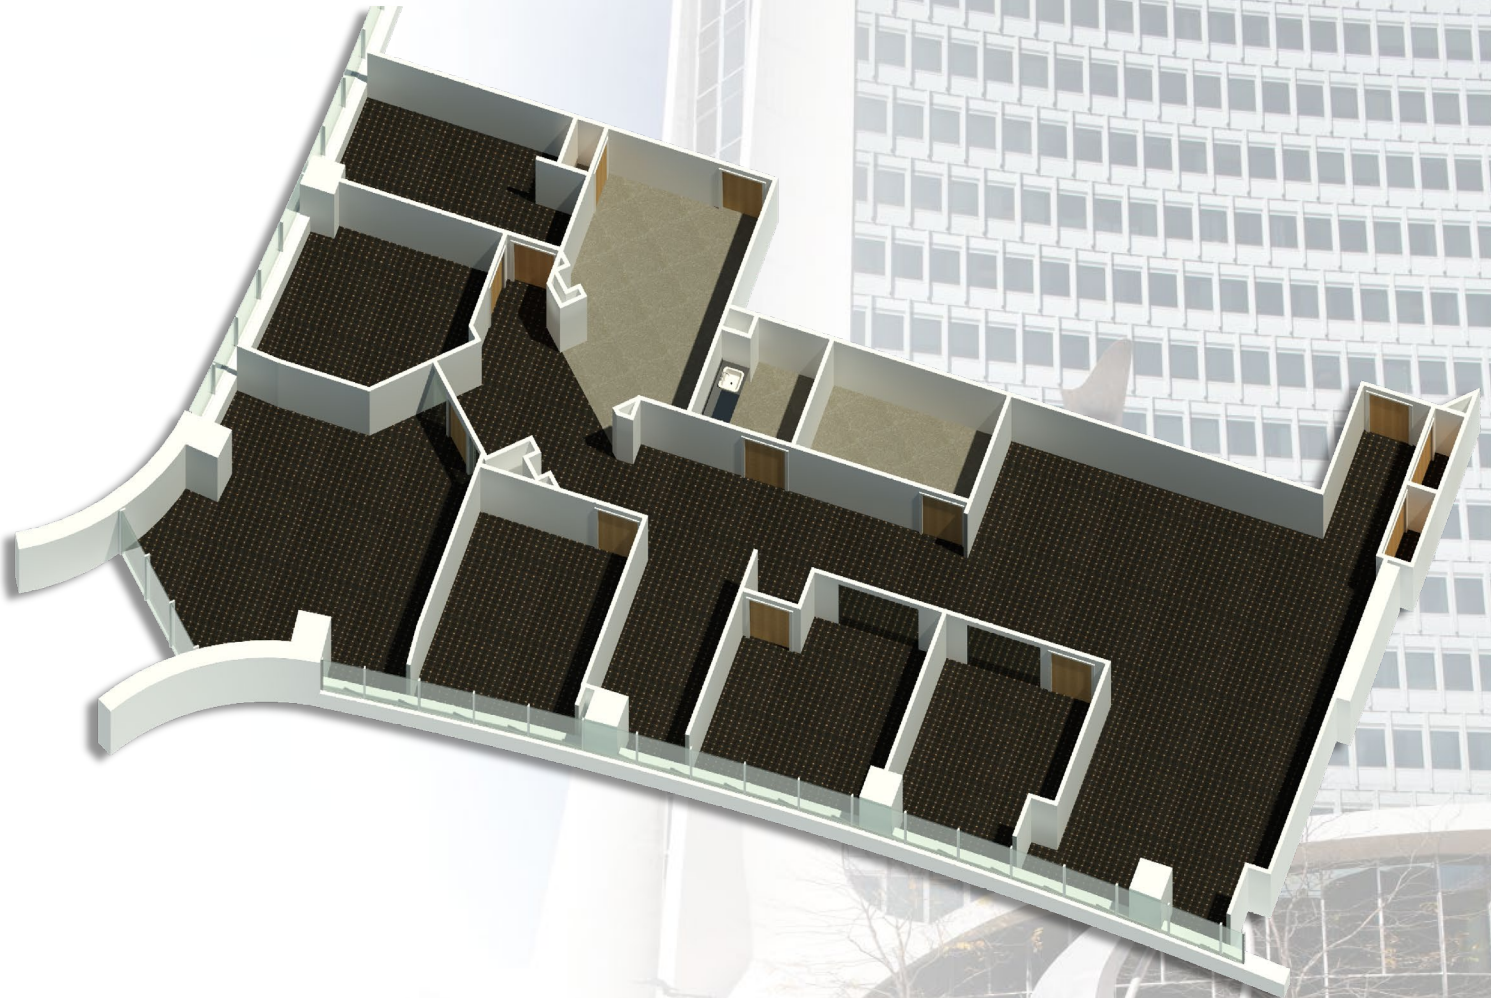

1 LANDMARK SQ

19TH FLOOR - 3,916 RSF

STAMFORD, CT

Contact Our Leasing Team:

Larry Kwiat
203-363-2341
larry.kwiat@reckson.com

Willard Overlock
914-872-4729
willard.overlock@reckson.com

RECKSON
www.reckson.com

All information is from sources deemed reliable and submitted subject to errors, omissions, change of price, rental, prior sale and withdrawal without notice.

1 LANDMARK SQ

19TH FLOOR - 3,916 RSF

STAMFORD, CT