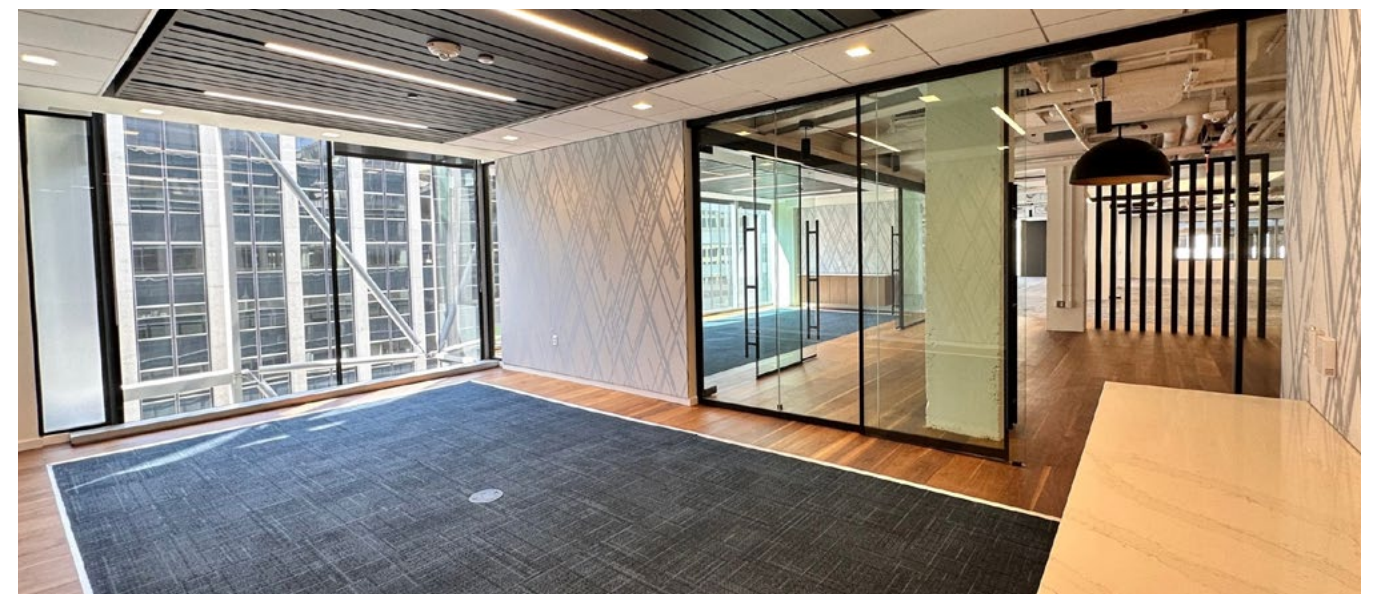

FLOOR 6
SUITE 675

SPEC SUITE

VIRTUAL TOUR >

1901

FLOOR PLANS

Divisible

2,327 RSF

8 Workstations

3 Offices

1 Conference Room

SUITE 675 – BRAND NEW SPEC SUITE
JUST DELIVERED.