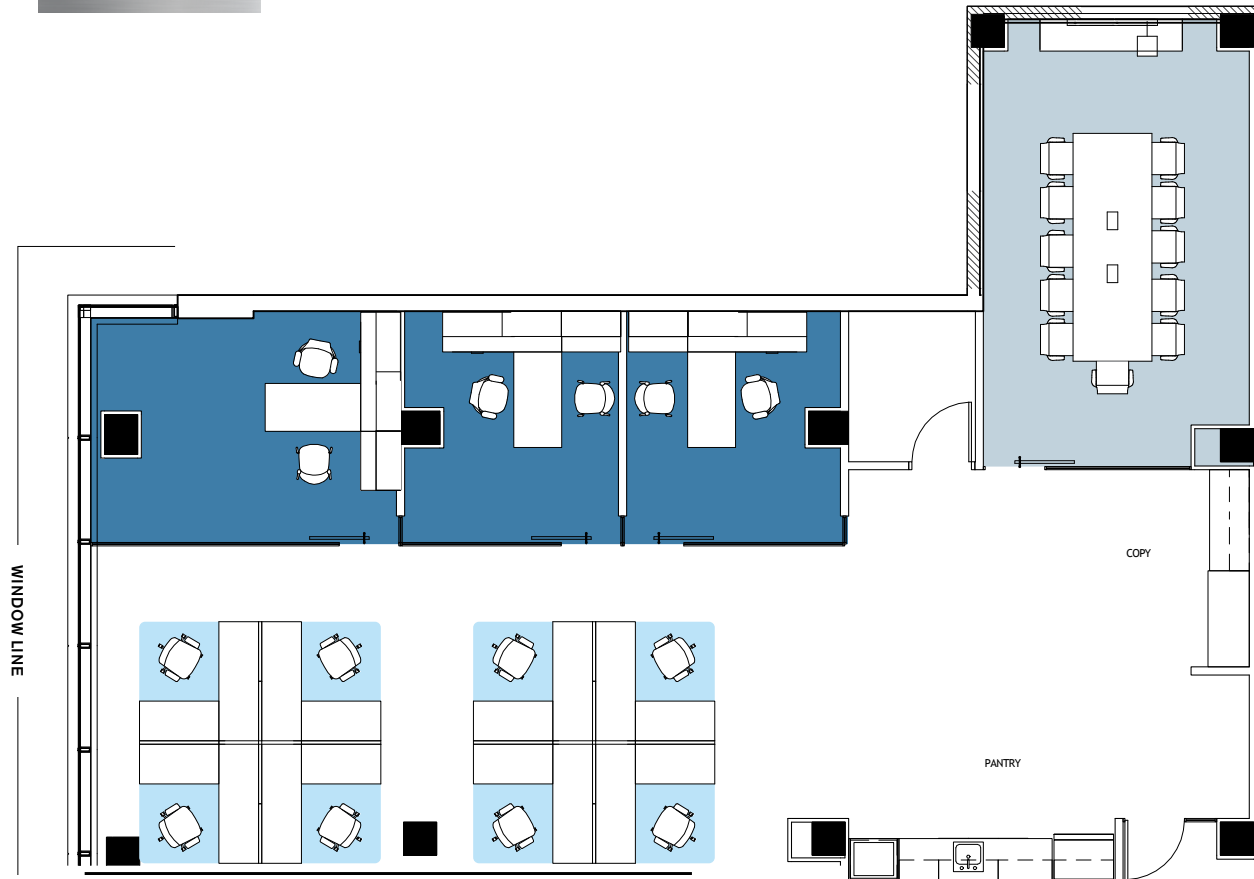

FLOOR 6
SUITE 675

SPEC SUITE

VIRTUAL TOUR >

1901

FLOOR PLANS

Divisible

2,327 RSF

8 Workstations

3 Offices

1 Conference Room

SUITE 675 – BRAND NEW SPEC SUITE
JUST DELIVERED.