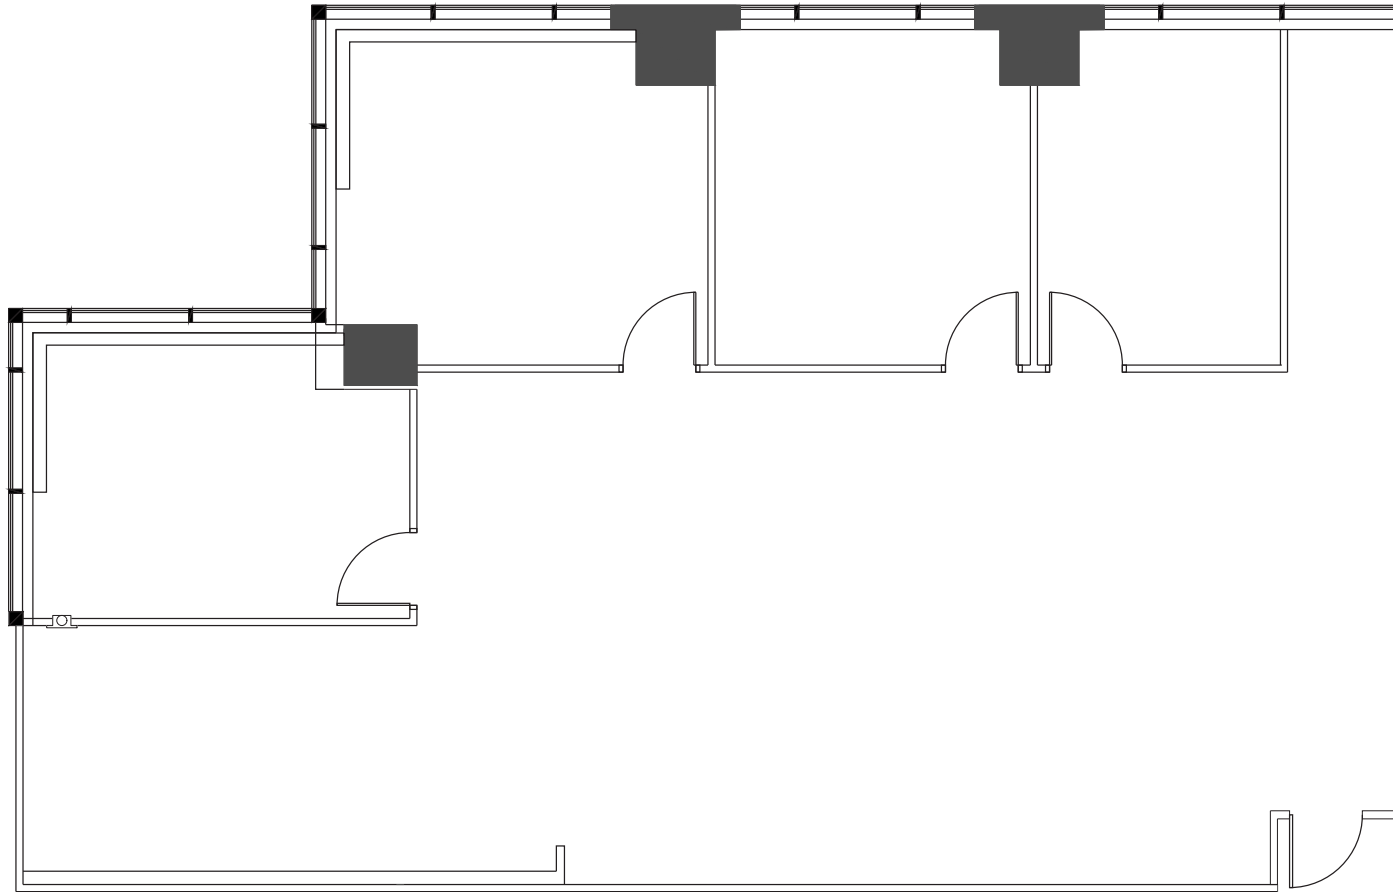

Suite 3475

2,366 RSF

BANK OF AMERICA
PLAZA

Philip J. Weber, CCIM, CPM

First Vice President
+1 813 380 8035
philip.weber@cbre.com

Barry Hanerfeld

Senior Vice President
+1 813 334 7561
barry.hanerfeld@cbre.com