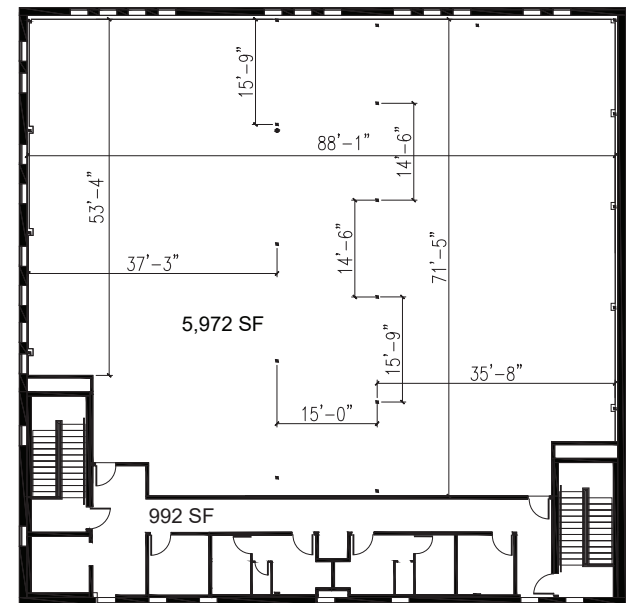

Woolworth Building

519 Cleveland St, Clearwater, FL 33755

6,964 SF Creative Office Space for Lease on the 2nd Floor of the Woolworth located in the Heart of Downtown Clearwater on Cleveland Street.

6,964 SF
WOOLWORTH 2ND FLOOR