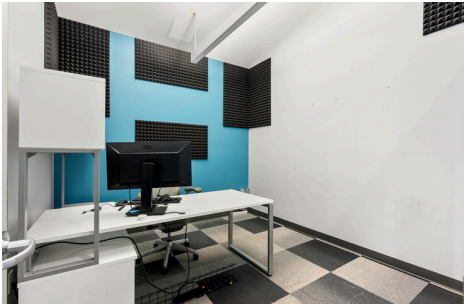

2 Restrooms

\$4.00 PSF FSG

BRIDGETTE KRISTIN
SANOSSIAN + ASSOCIATES

AT DOUGLAS ELLIMAN REAL ESTATE

Efficient & Professional Layout

Five (5) Private Offices

Two (2) Conference Rooms

Kitchenette

Two (2) Private Restrooms

Flexible office/flex configuration

Natural light throughout (if applicable)

Ideal for professional services, creative teams, or tech users seeking Irvine proximity.

BRIDGETTE KRISTIN
SANOSSIAN + ASSOCIATES