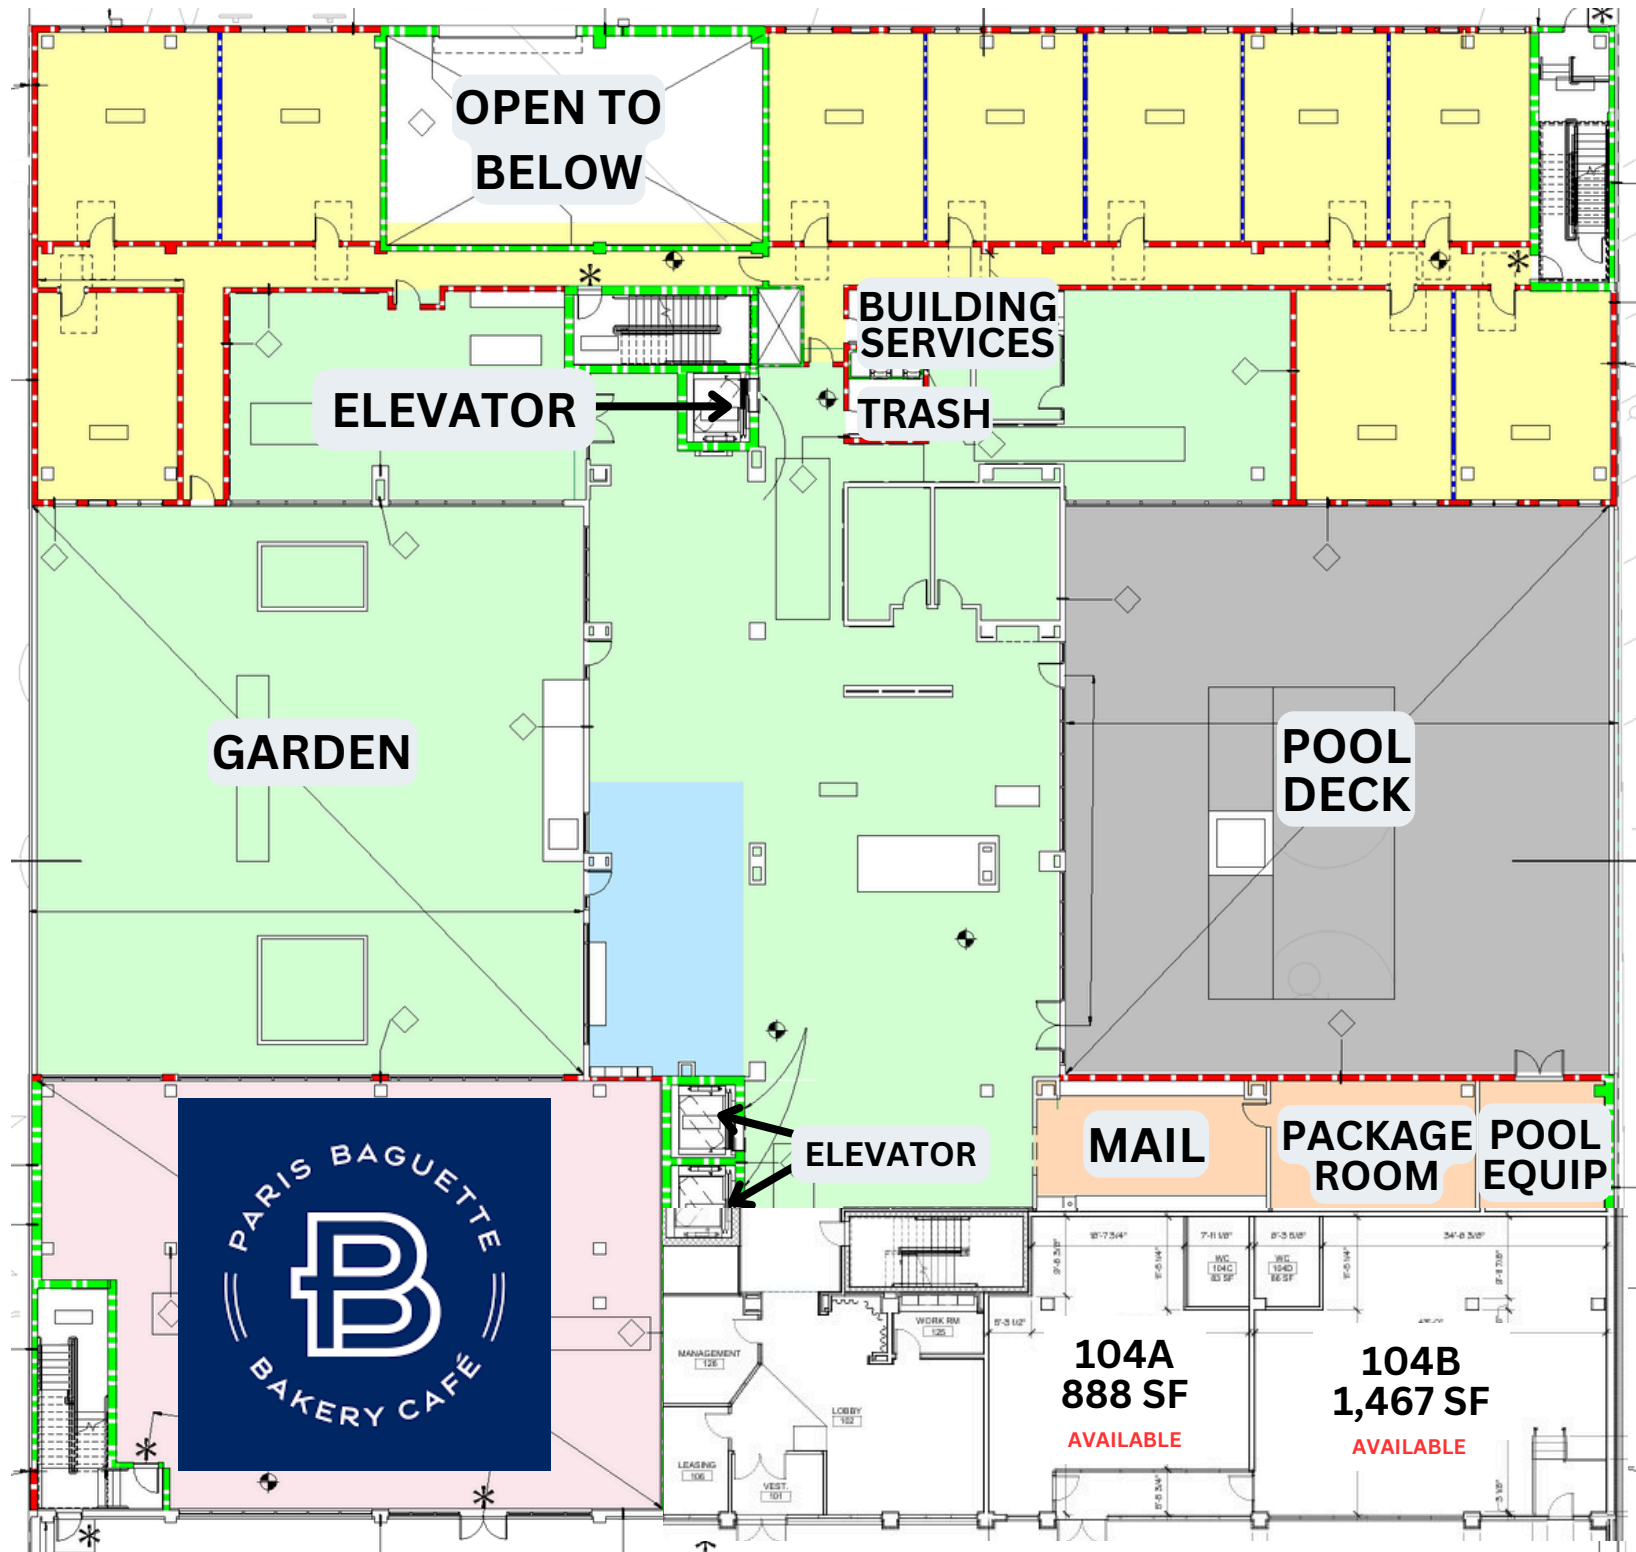

30 W Broad St, Bethlehem, PA- PARKING LEVEL

30 W Broad St, Bethlehem, PA- FIRST FLOOR

30 W Broad St, Bethlehem, PA- 2ND-6TH FLOORS