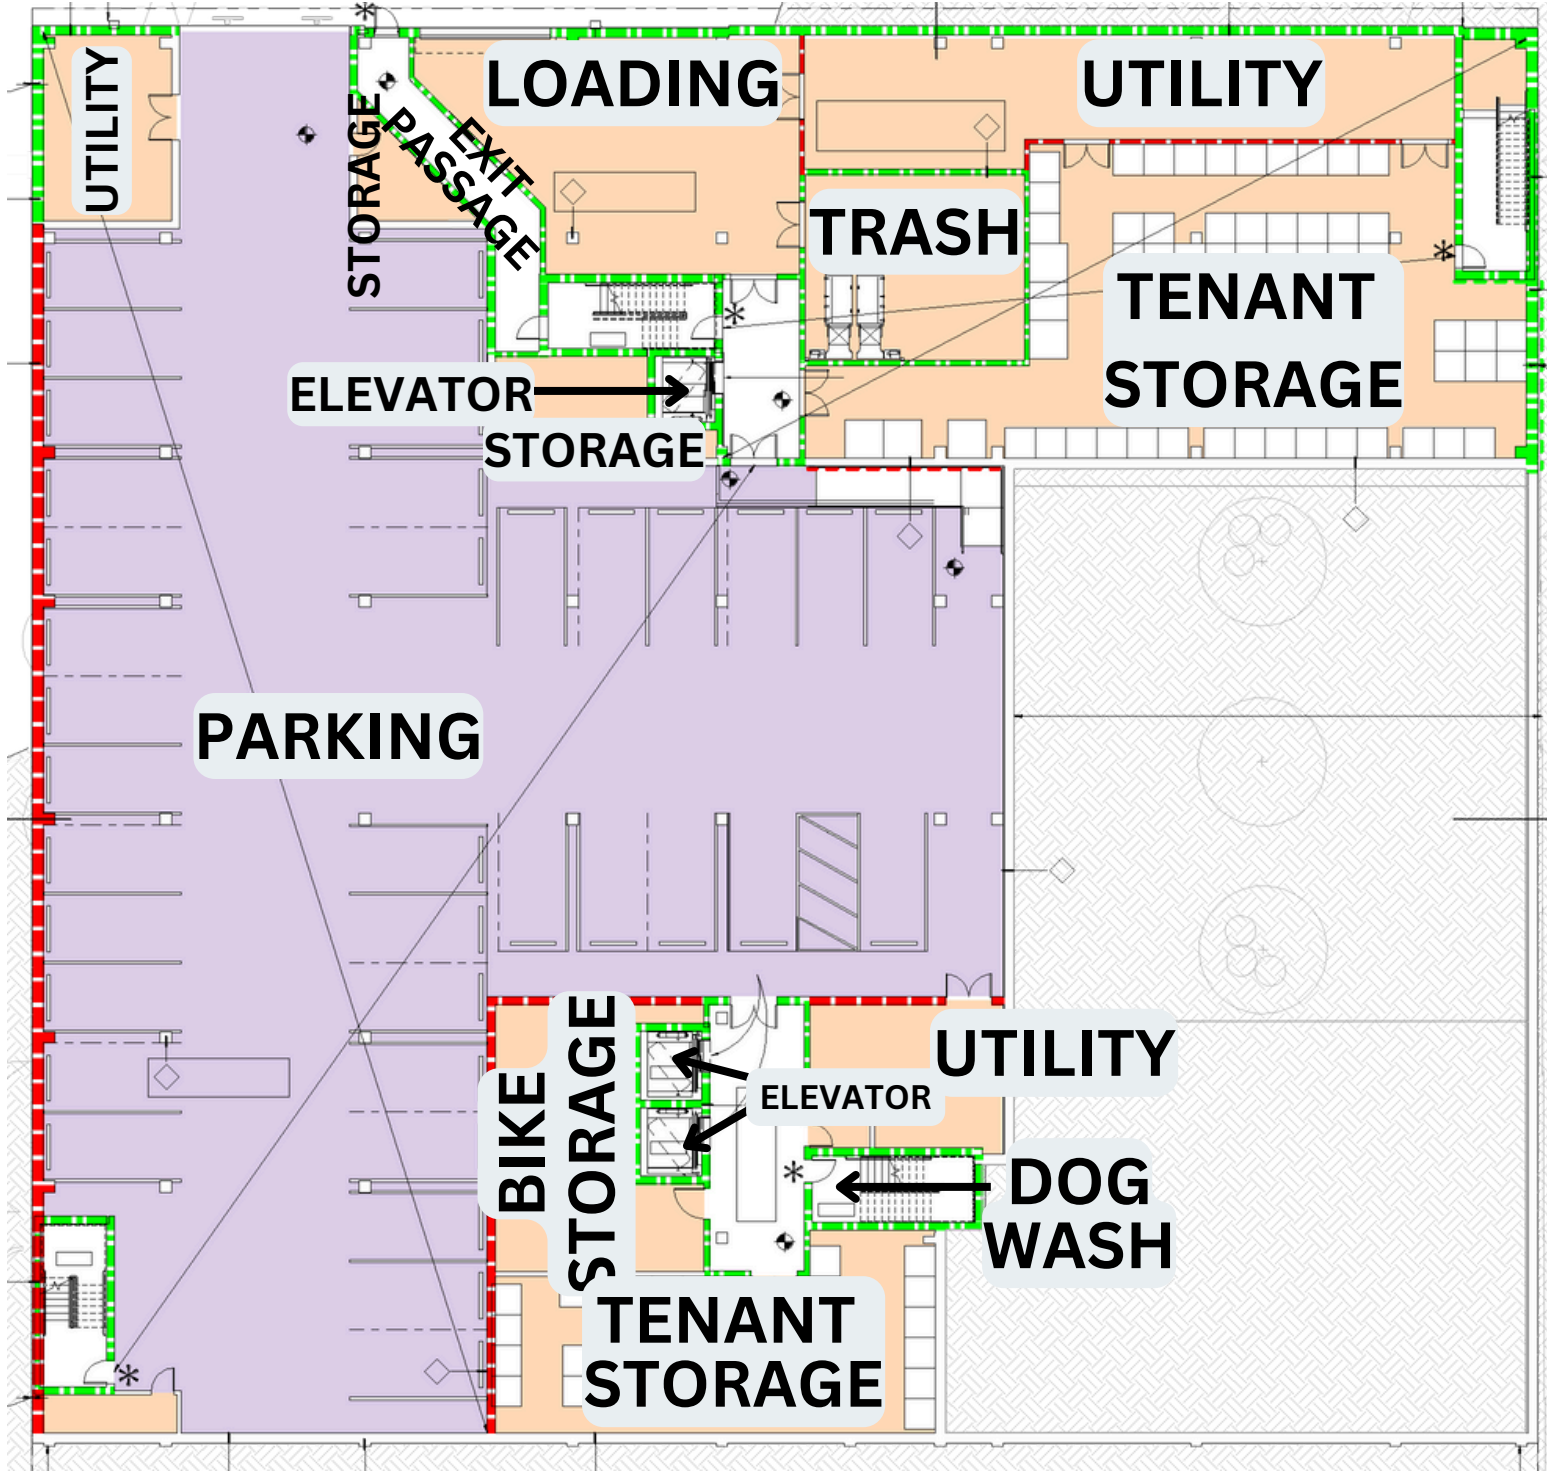

30 W Broad St, Bethlehem, PA- PARKING LEVEL

30 W Broad St, Bethlehem, PA- FIRST FLOOR

30 W Broad St, Bethlehem, PA- 2ND-6TH FLOORS