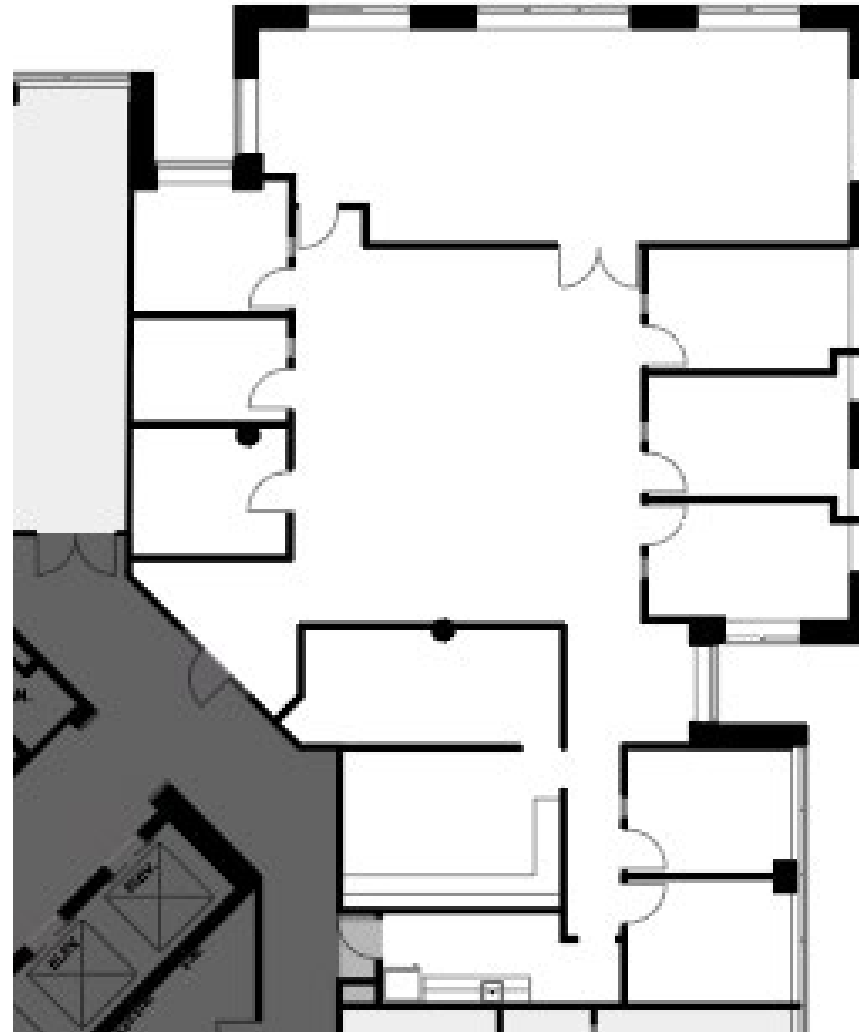

Doral Center

2DC

3750 NW 87th Ave.

6th Floor
Suite 650
4,256 SF

Leasing Contact:

Gordon Messinger
Executive Vice President
gordon.messinger@cbre.com
+1 305 381 6441

Randy Carballo
Senior Vice President
randy.carballo@cbre.com
+1 305 299 9163