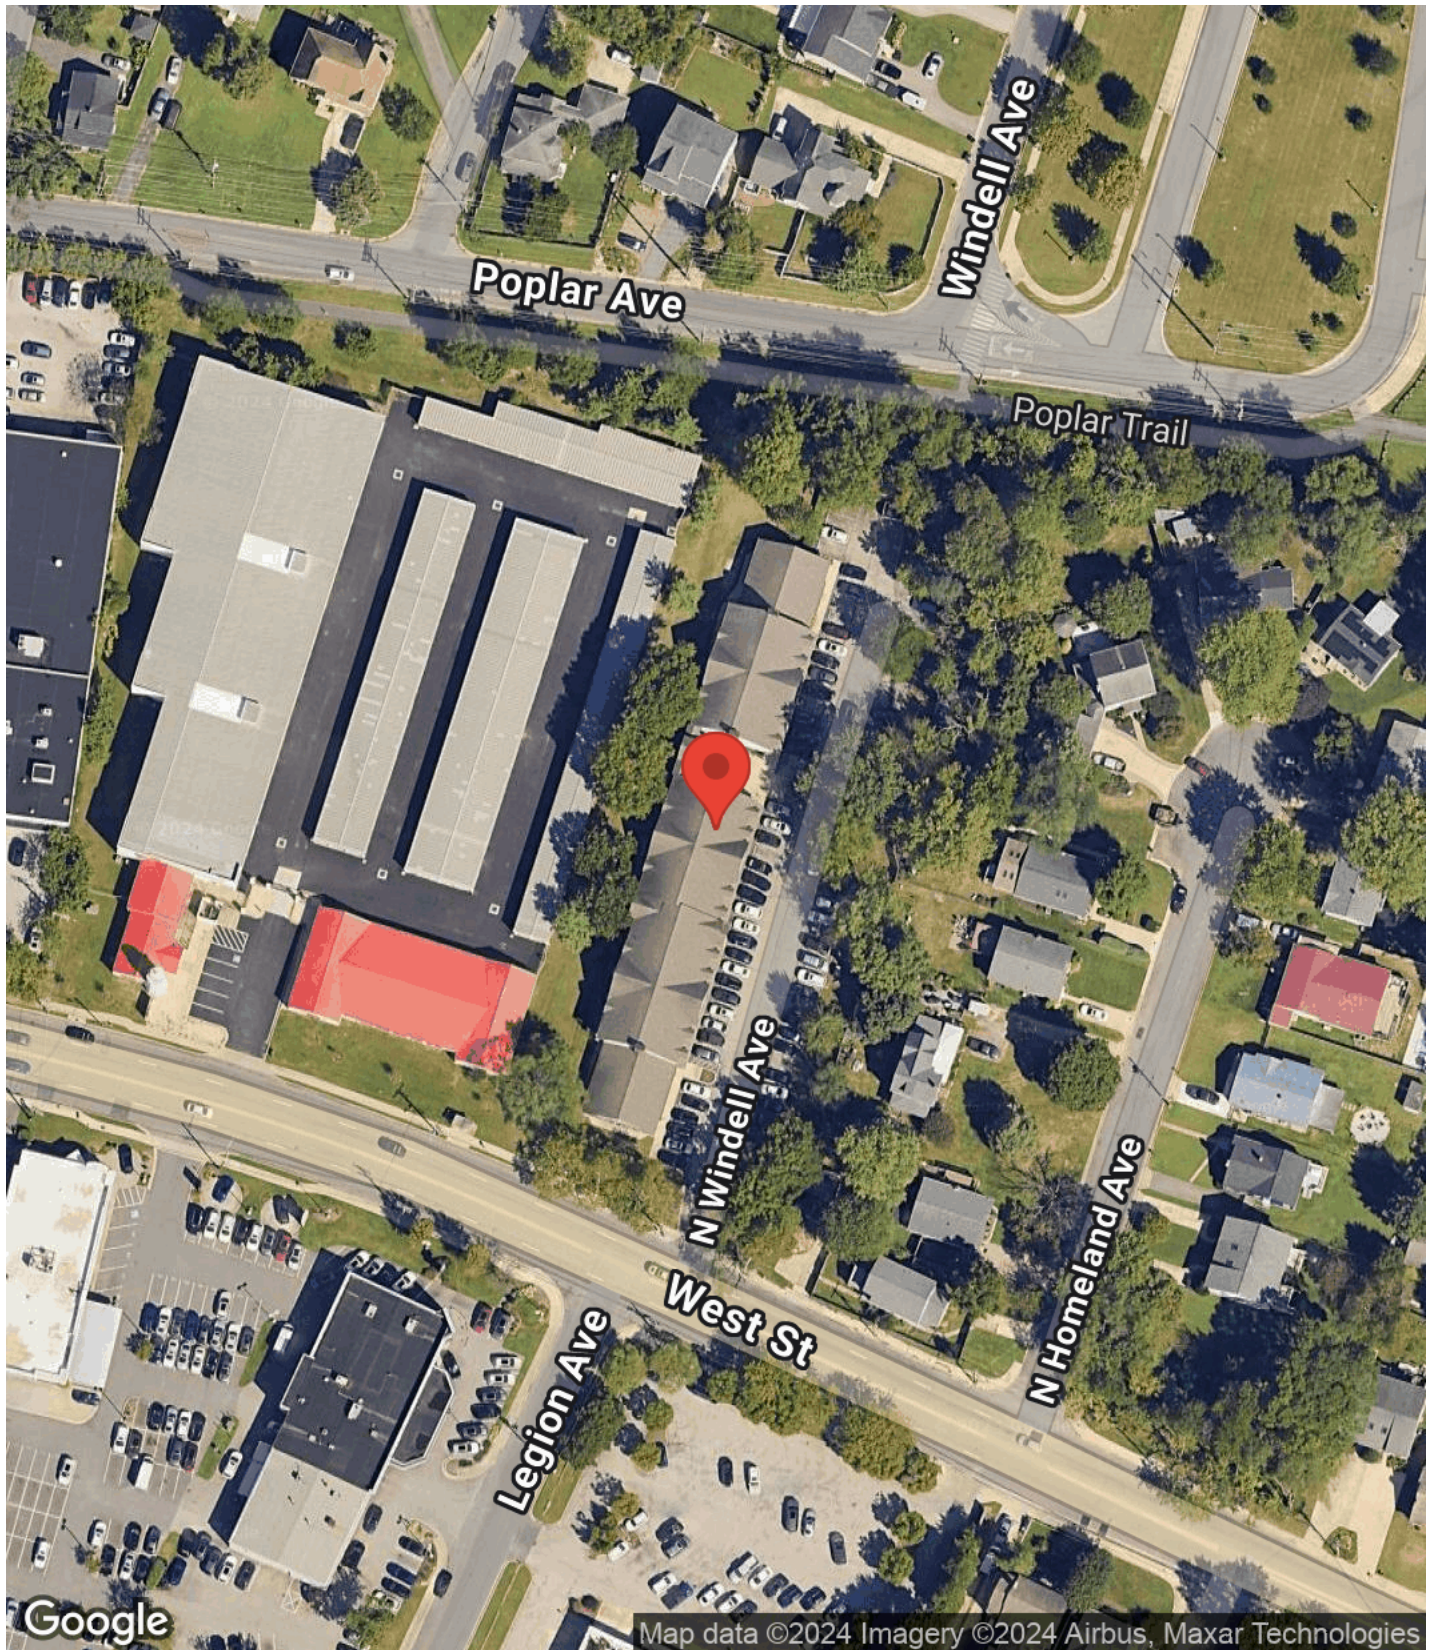

AERIAL MAP

1610 WEST STREET

KELLER WILLIAMS SELECT REALTORS
1997 Annapolis Exchange, Suite 410
Annapolis, MD 21401

HEDY L. NELSON, ESQ.
O: (410) 972-4000
C: (410) 292-0866
hedy@kwcommercial.com
Maryland License #17714