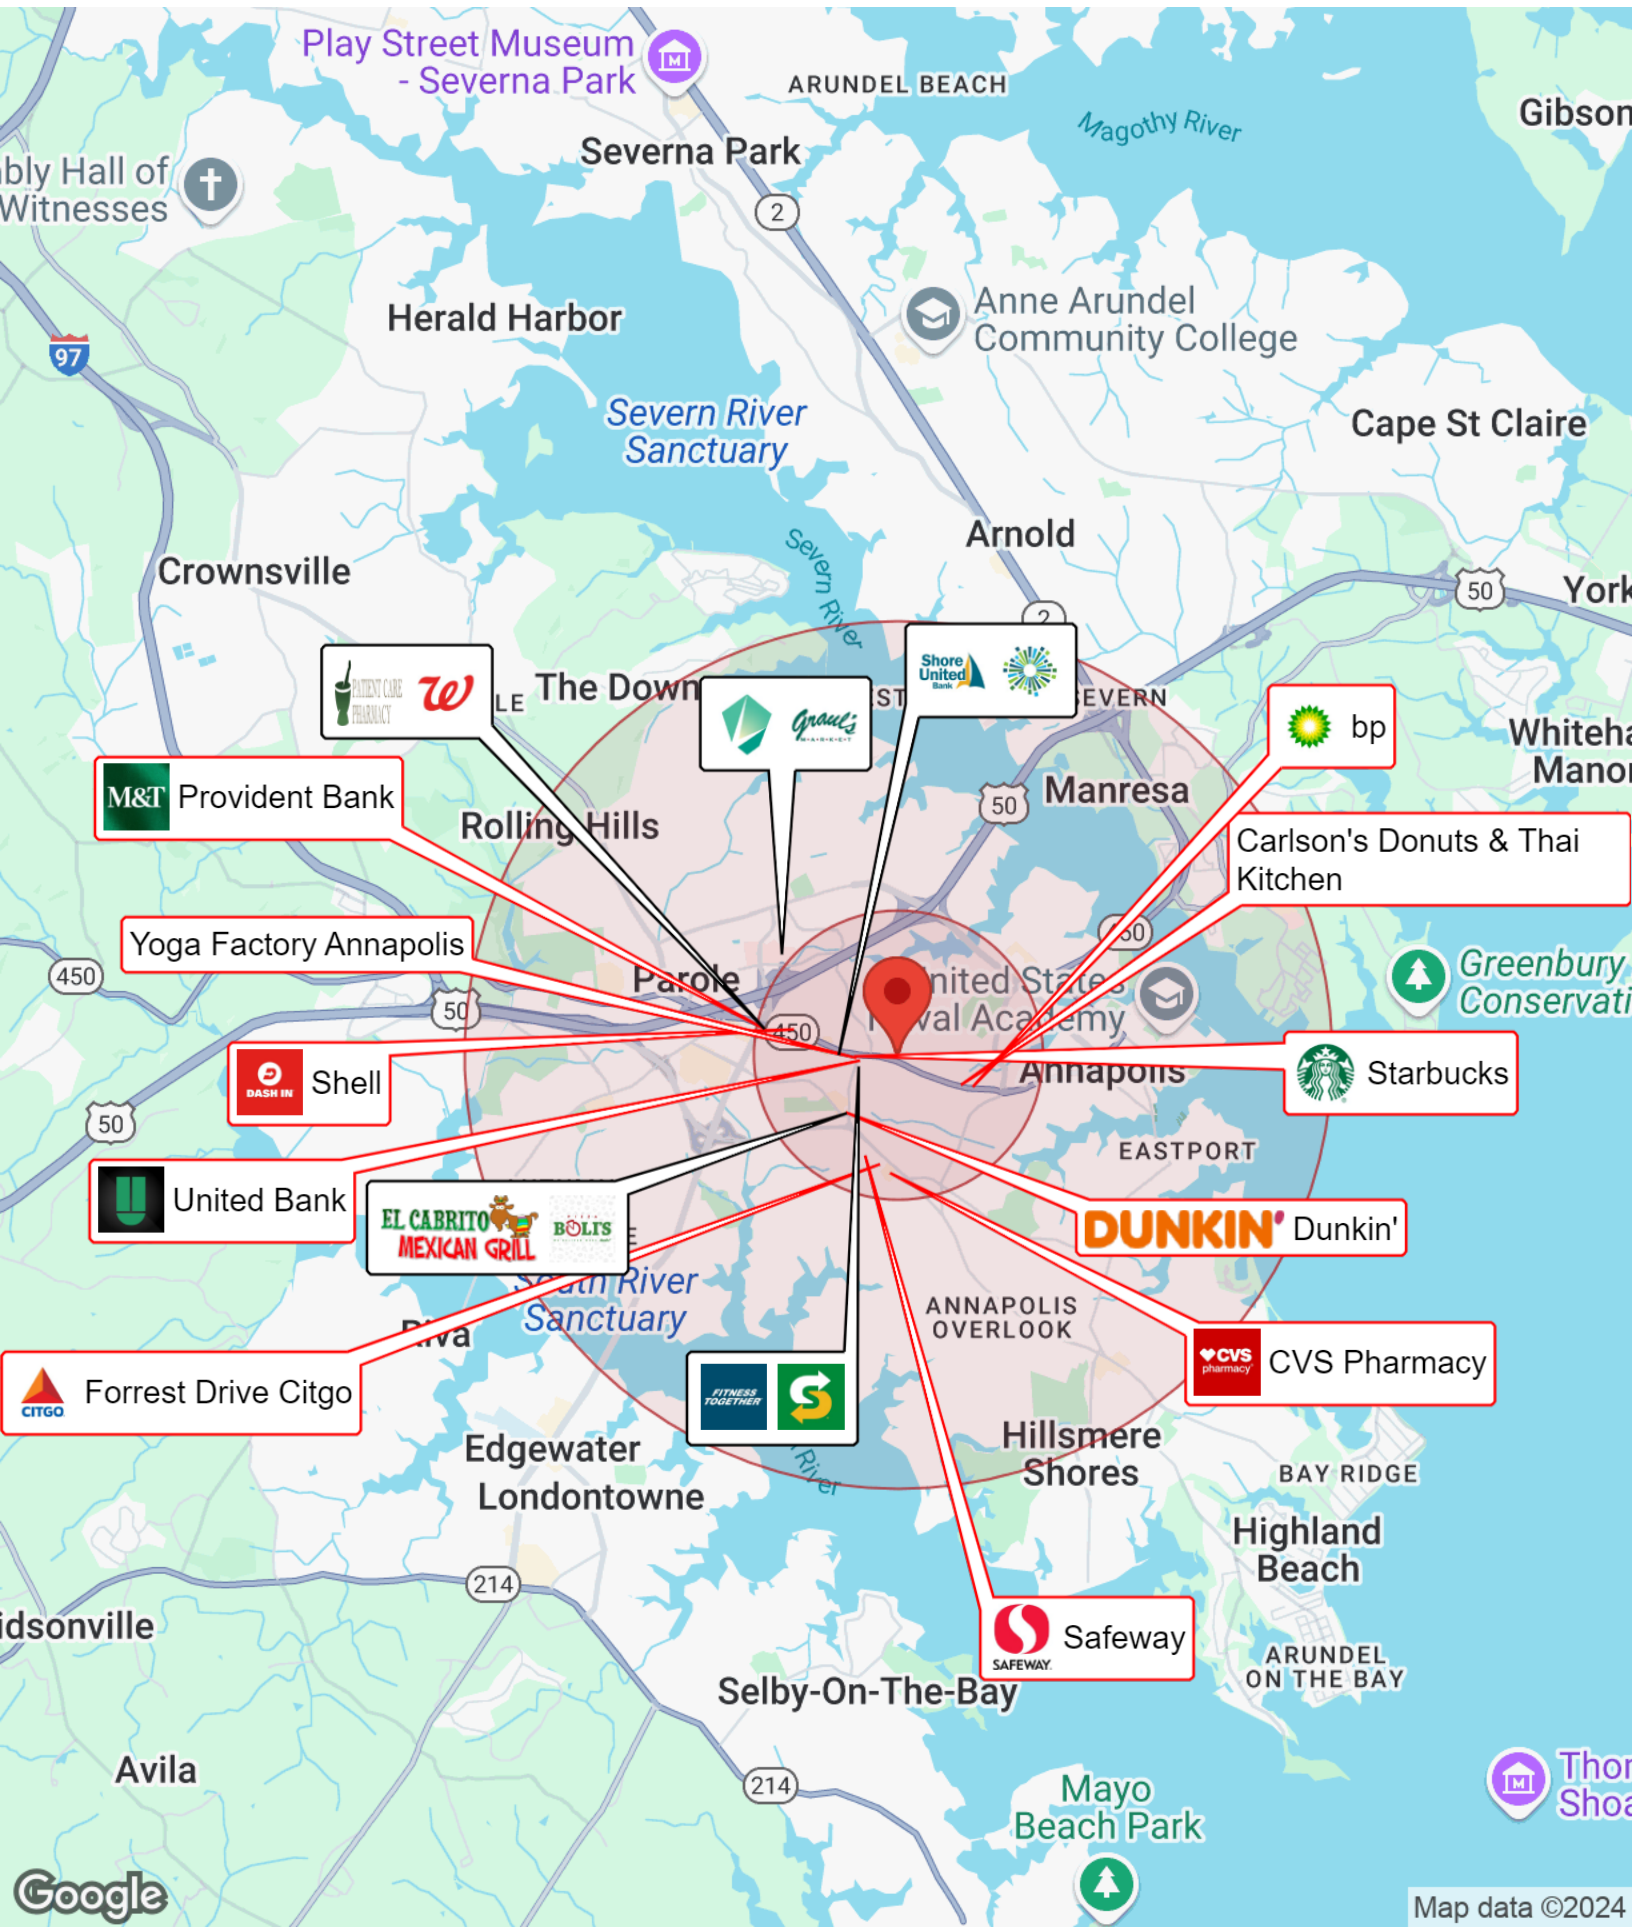

BUSINESS MAP

1610 WEST STREET