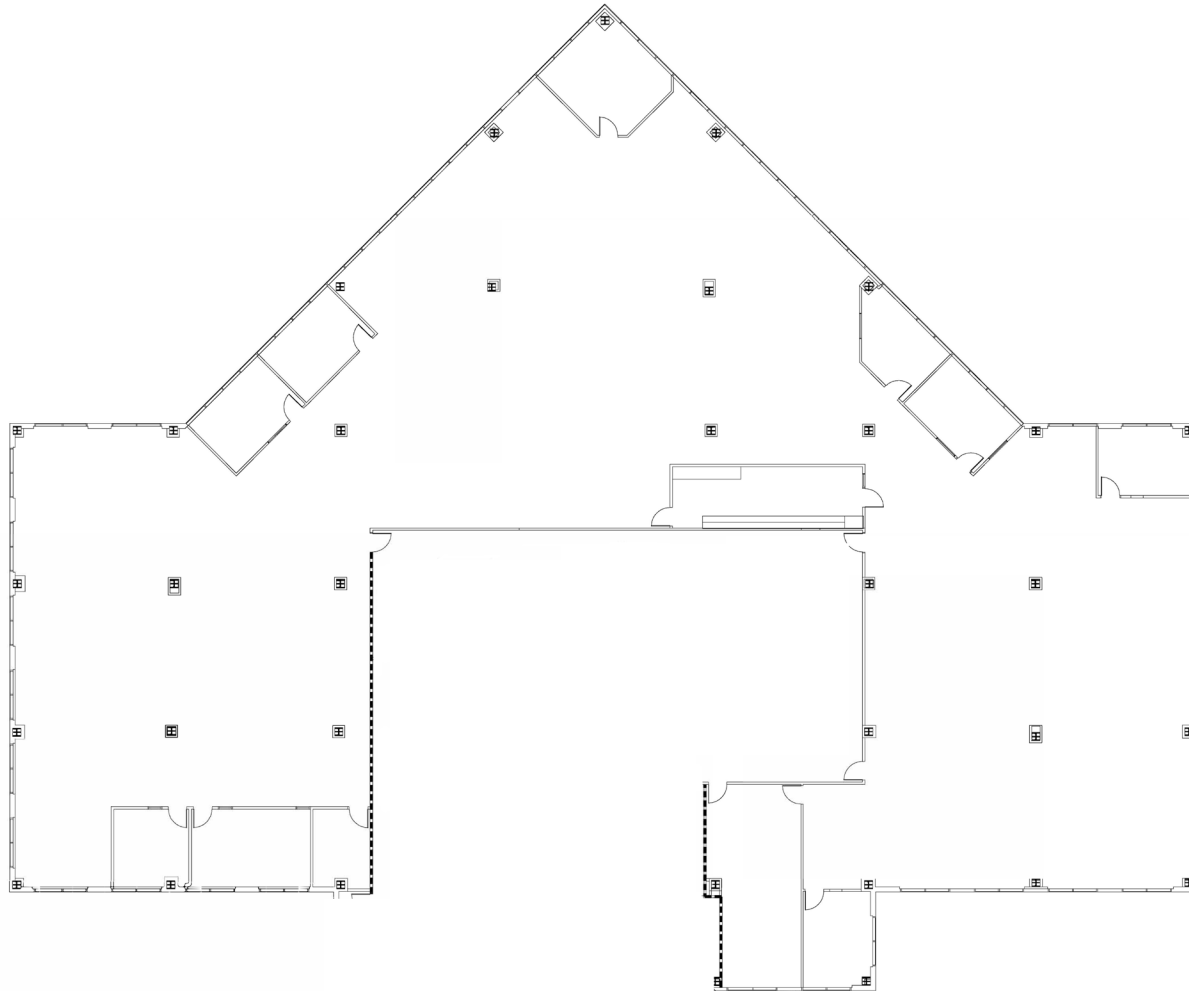

SPACE AVAILABLE

SUITE 500: 17,419 RSF

THE POINTE AT 1901
1901 Ulmerton Road
Clearwater, FL

No warranty or representation, expressed or implied, is made to the accuracy of information contained herein, and same is submitted subject to errors, change of price, rental or other conditions, withdrawal without notice, and to any special listing conditions imposed by our principals. PLANS NOT TO SCALE