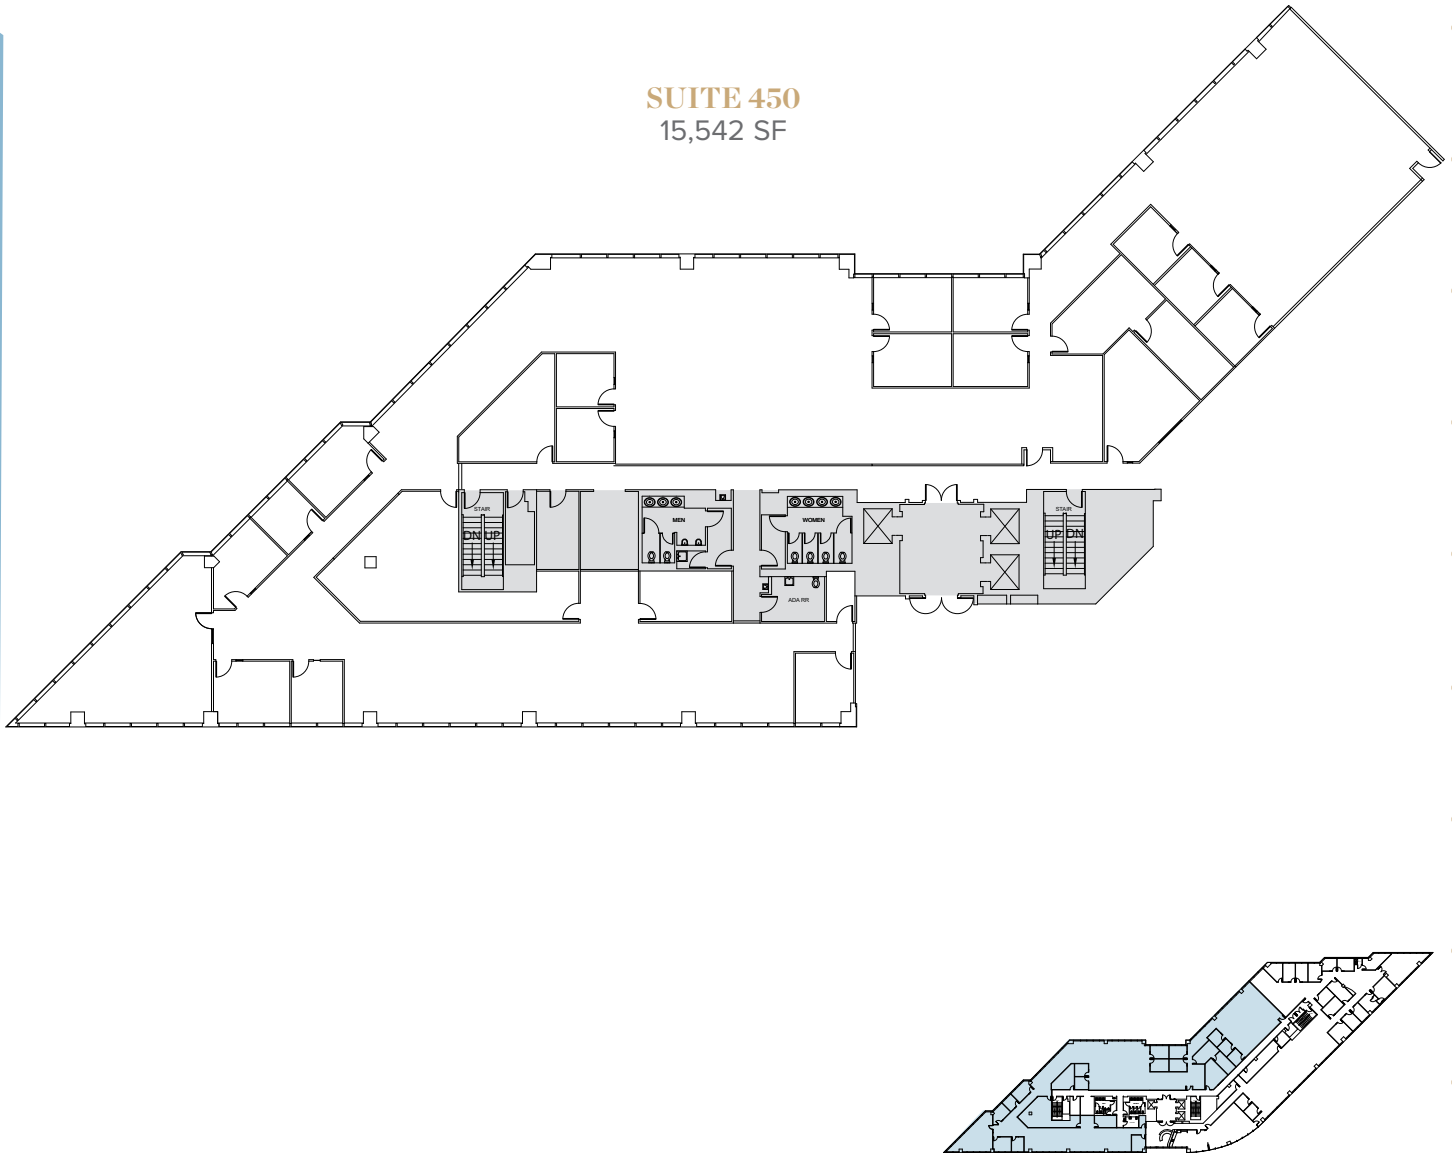

LAKEVIEW

at hidden river

LAKEVIEW AT HIDDEN RIVER

8875 Hidden River Pkwy
Tampa, FL 33637

SUITE 450
15,542 SF

For More Information

ROXANNE KEMPH

Senior Vice President
T +1 813 787 1068
roxanne.kemph@cbre.com