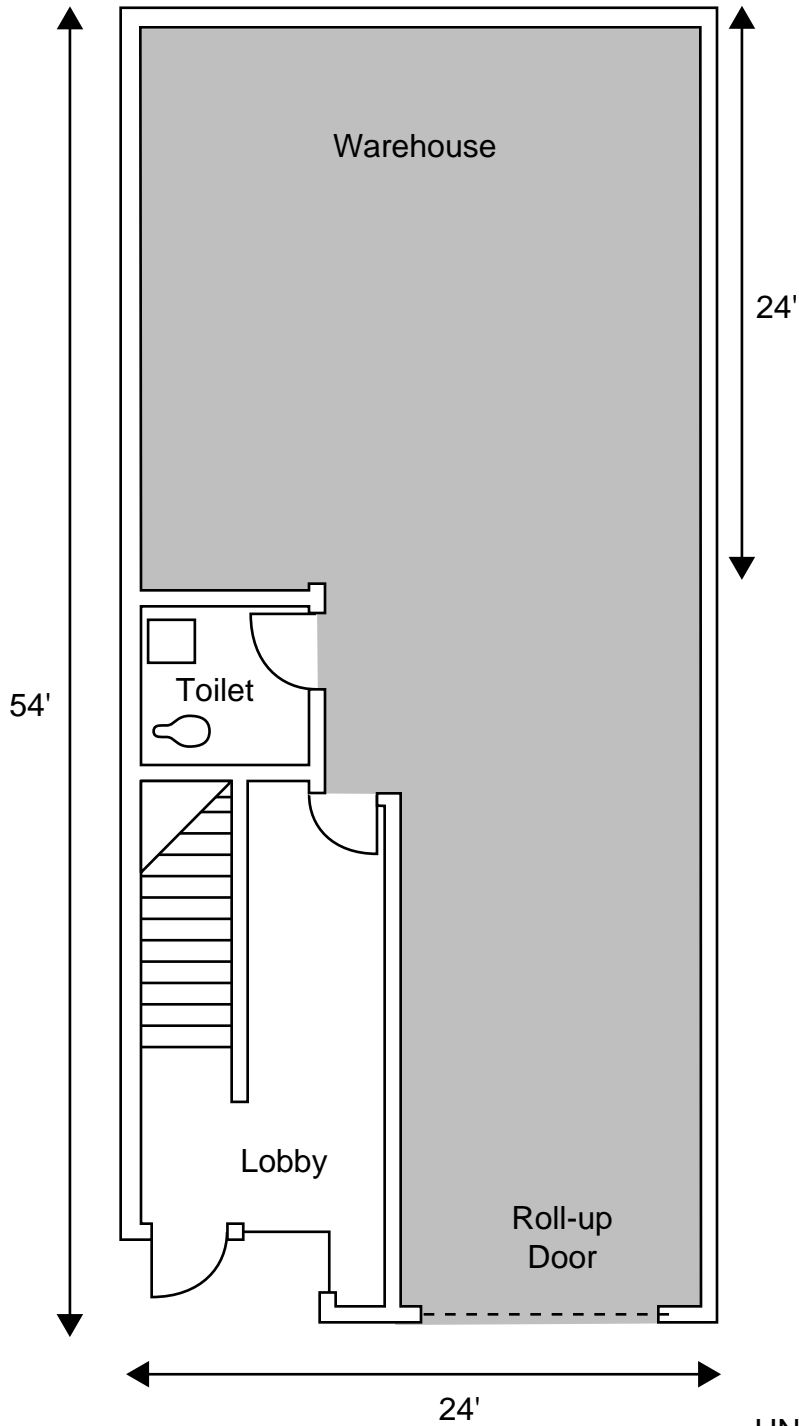

420F Ground Level

UNIT SUMMARY

Mezzanine Office	720 sq ft
Ground Floor Office / Warehouse	1296 sq ft
TOTAL	2016 sq ft

420F Mezzanine Level

UNIT SUMMARY

Mezzanine Office 720 sq ft
Ground Floor Office / Warehouse 1296 sq ft
TOTAL 2016 sq ft