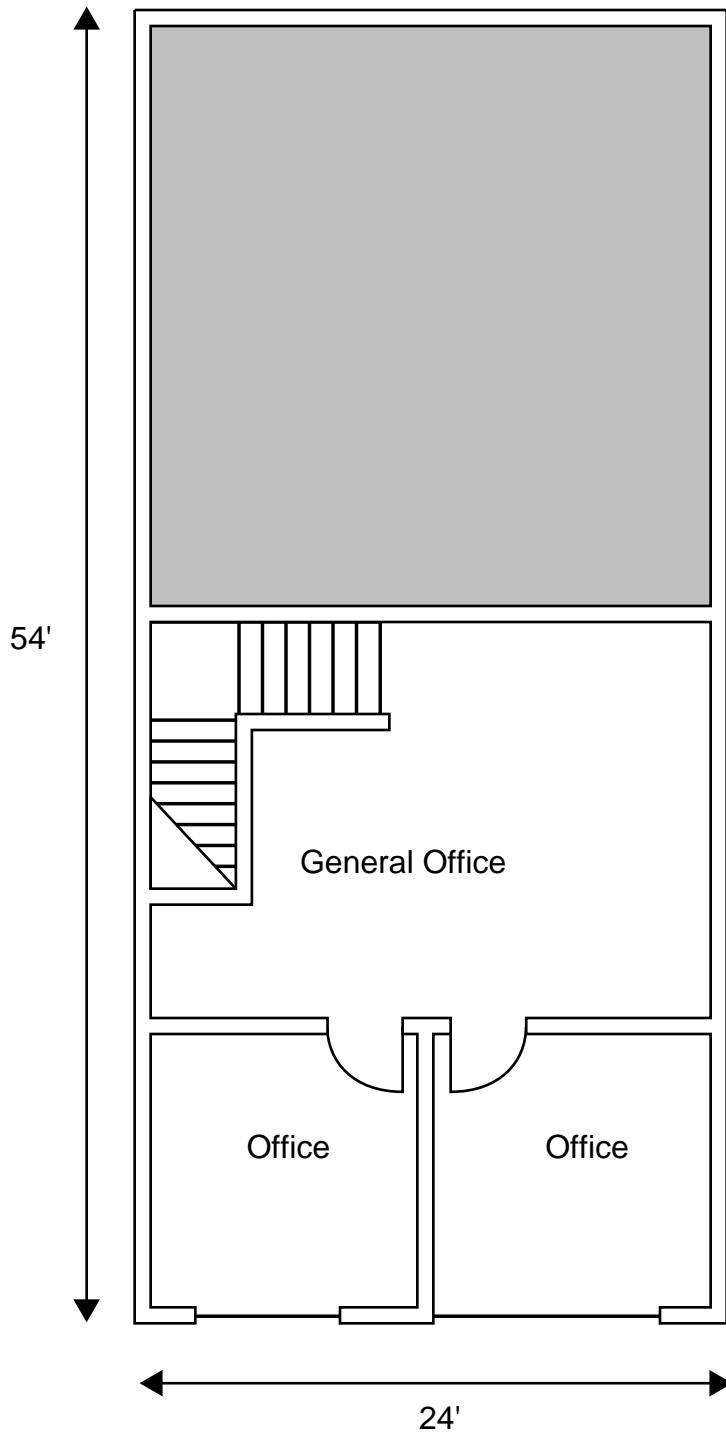

420F Ground Level

UNIT SUMMARY

Mezzanine Office	720 sq ft
Ground Floor Office / Warehouse	1296 sq ft
TOTAL	2016 sq ft

420F Mezzanine Level

UNIT SUMMARY

Mezzanine Office 720 sq ft
Ground Floor Office / Warehouse 1296 sq ft
TOTAL 2016 sq ft