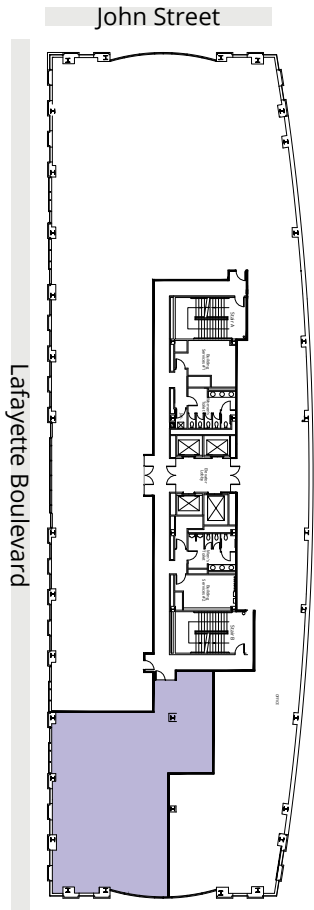

7th Floor | 3,326 rsf

1000 Lafayette Boulevard
Bridgeport, CT 06604

Proposed Test fit

For more information, please contact:

Sean Cahill
Principal & Managing Director
o 203 614 1264 | m 203 858 3134
sean.cahill@avisonyoung.com