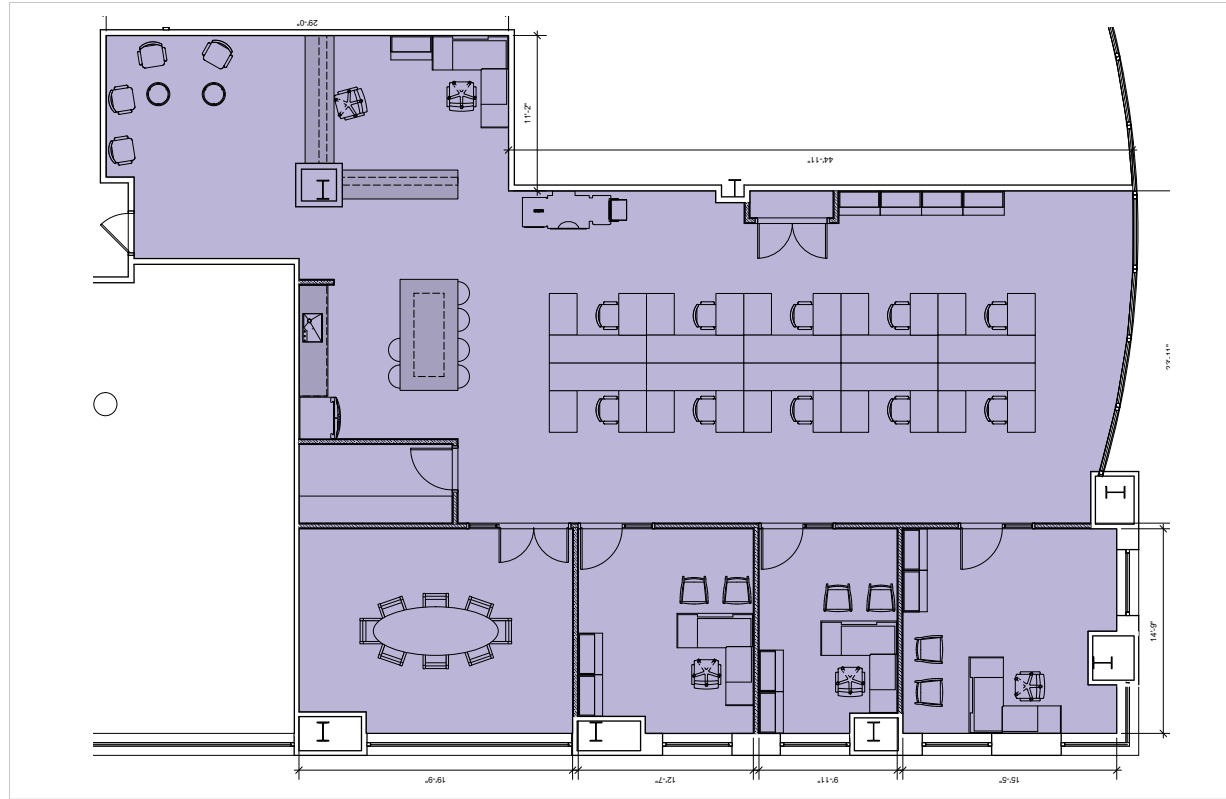

7th Floor | 3,326 rsf

1000 Lafayette Boulevard
Bridgeport, CT 06604

Proposed Test fit

For more information, please contact:

Sean Cahill
Principal & Managing Director
o 203 614 1264 | m 203 858 3134
sean.cahill@avisonyoung.com