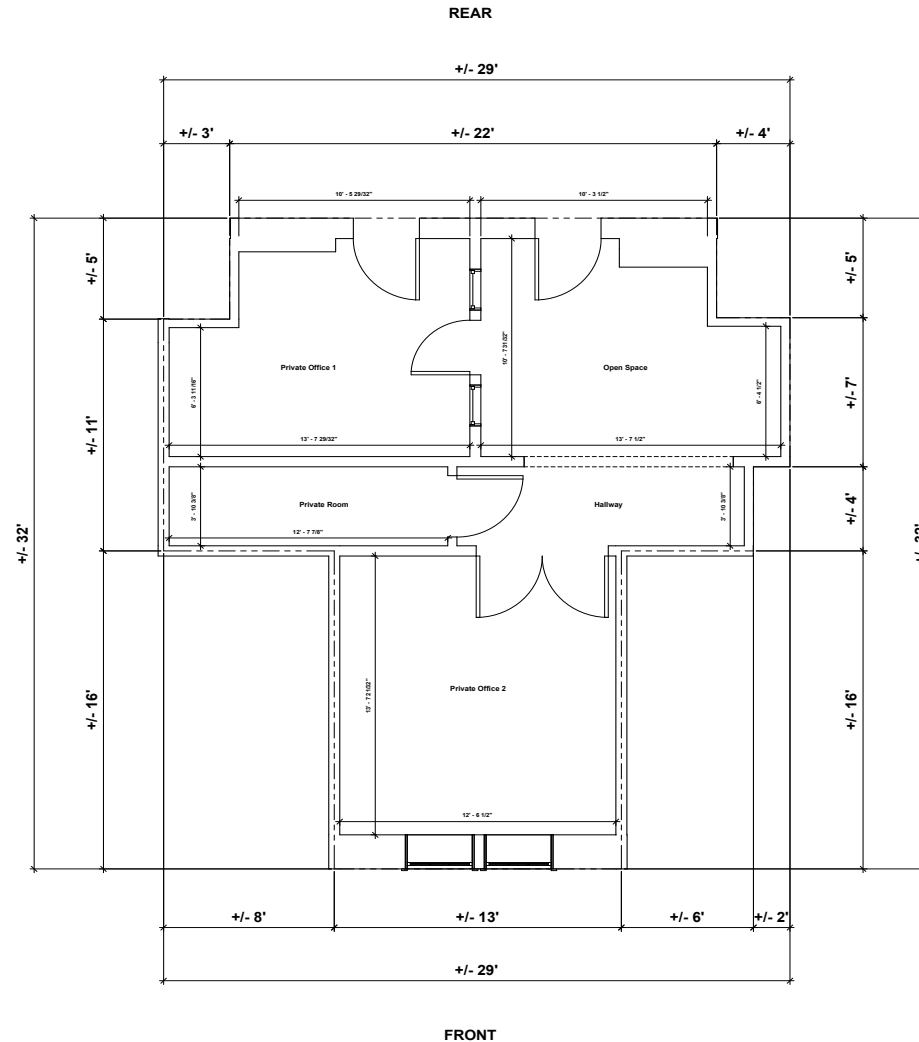

3rd Floor - Suite 303

1304 S De Soto Avenue,
Tampa, FL 33606

628 RSF

Contact:

Kristin Kenney
Vice President
813 273 8483
kristin.kenney@cbre.com