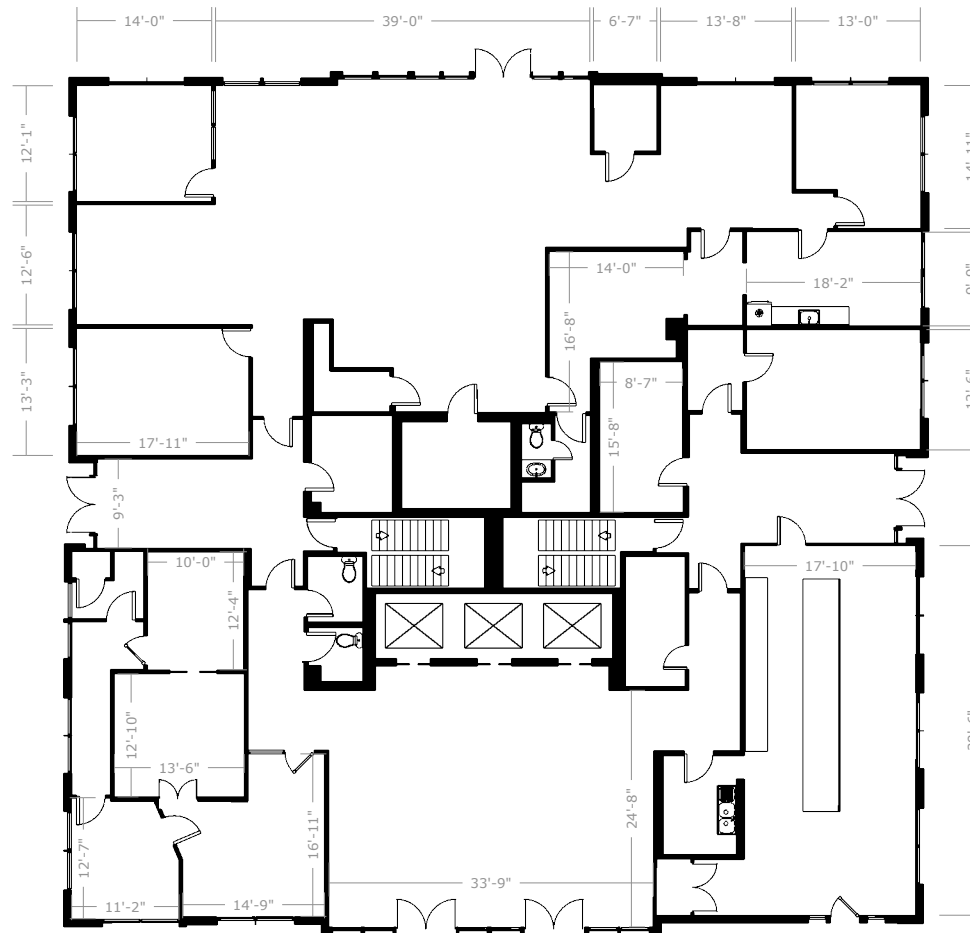

410 Ware Blvd - 1st Floor

Tampa, FL 33619

SCALE: 1" = 20'

FloorPlanNinja.com