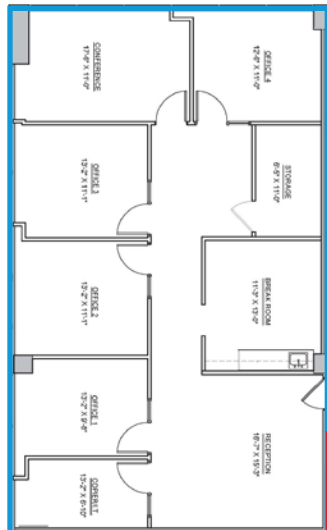

SUITE 260 - 1,938 RSF

SUITE 250 - 5,602 RSF

Contiguous for 7,540 SF

SUITE HIGHLIGHTS

- Extraordinary Window Line
- Efficient Floor Plan
- Open Work Area
- Open Work Area
- Upgraded Break Room

Suite 260
1,938 RSF