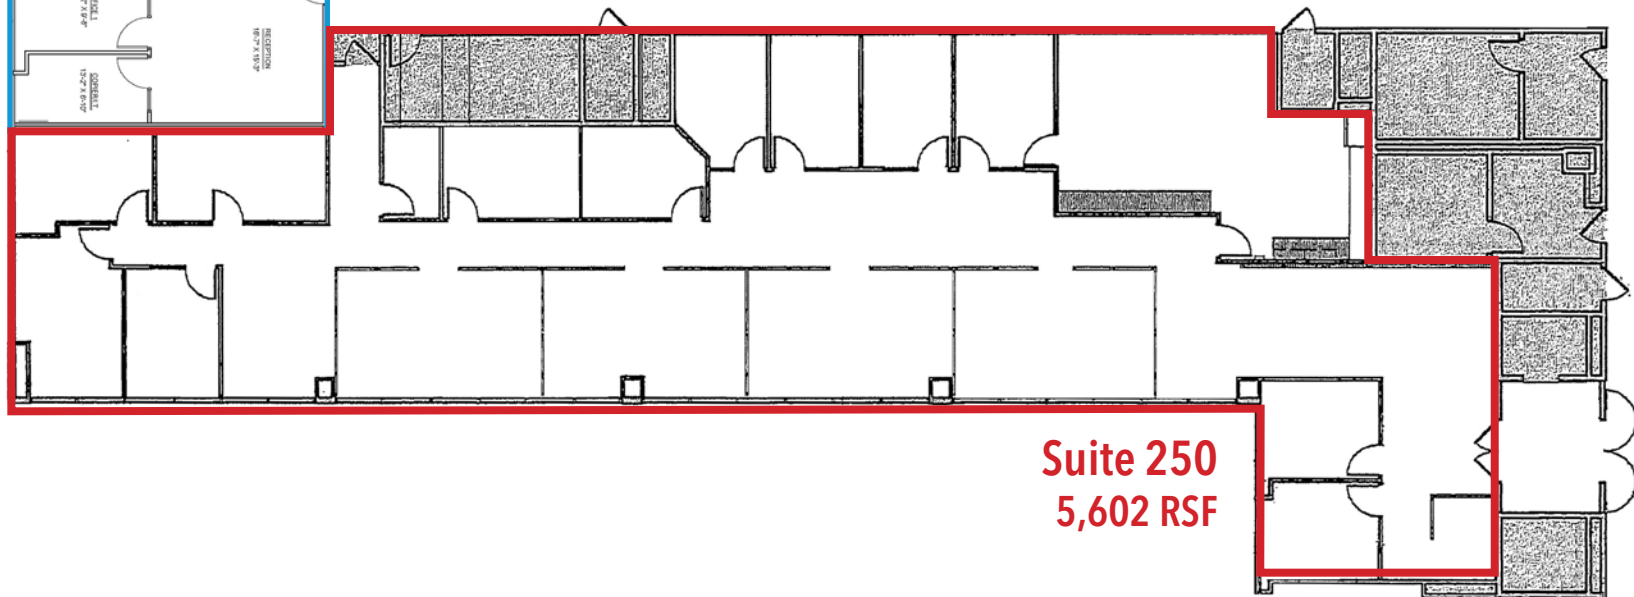

SUITE 260 - 1,938 RSF

SUITE 250 - 5,602 RSF

Contiguous for 7,540 SF

SUITE HIGHLIGHTS

- Extraordinary Window Line
- Efficient Floor Plan
- Open Work Area
- Open Work Area
- Upgraded Break Room

Suite 260
1,938 RSF