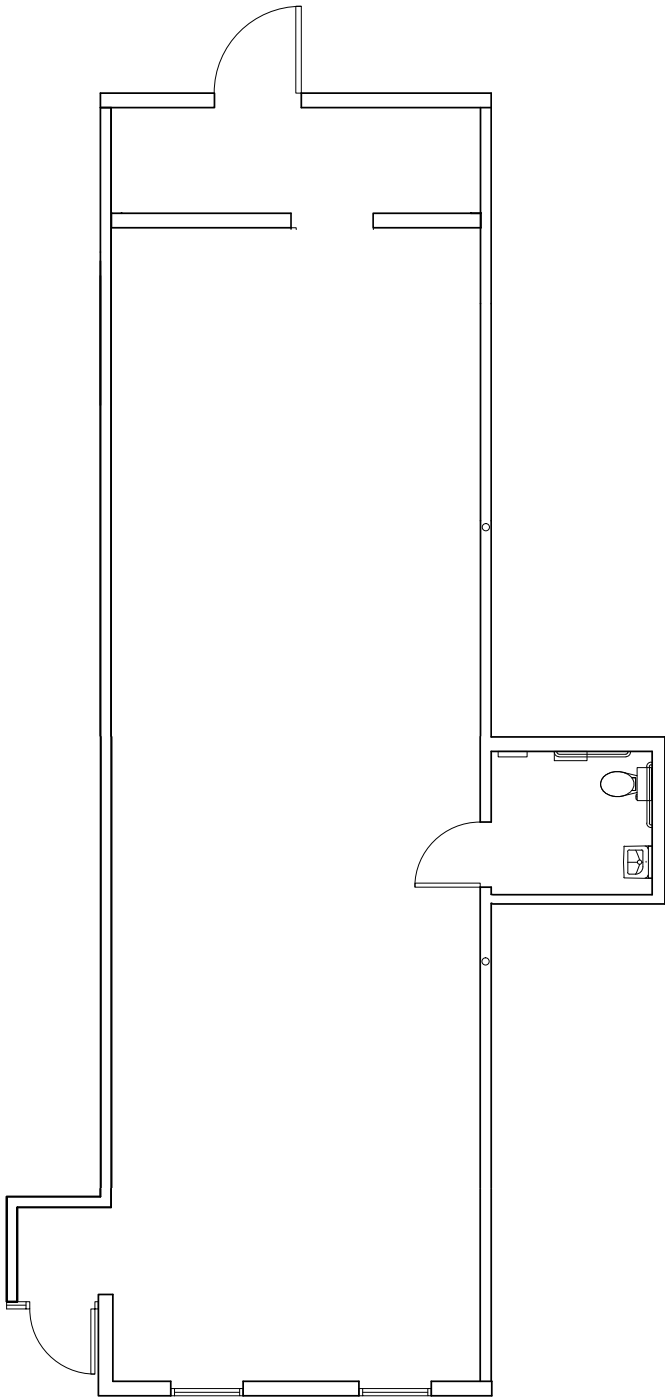

5580 Power Inn Road, Sacramento

Suite C ±1,300 SF

JACKSON
PROPERTIES, INC.

Disclaimer: For reference only. Not to scale.