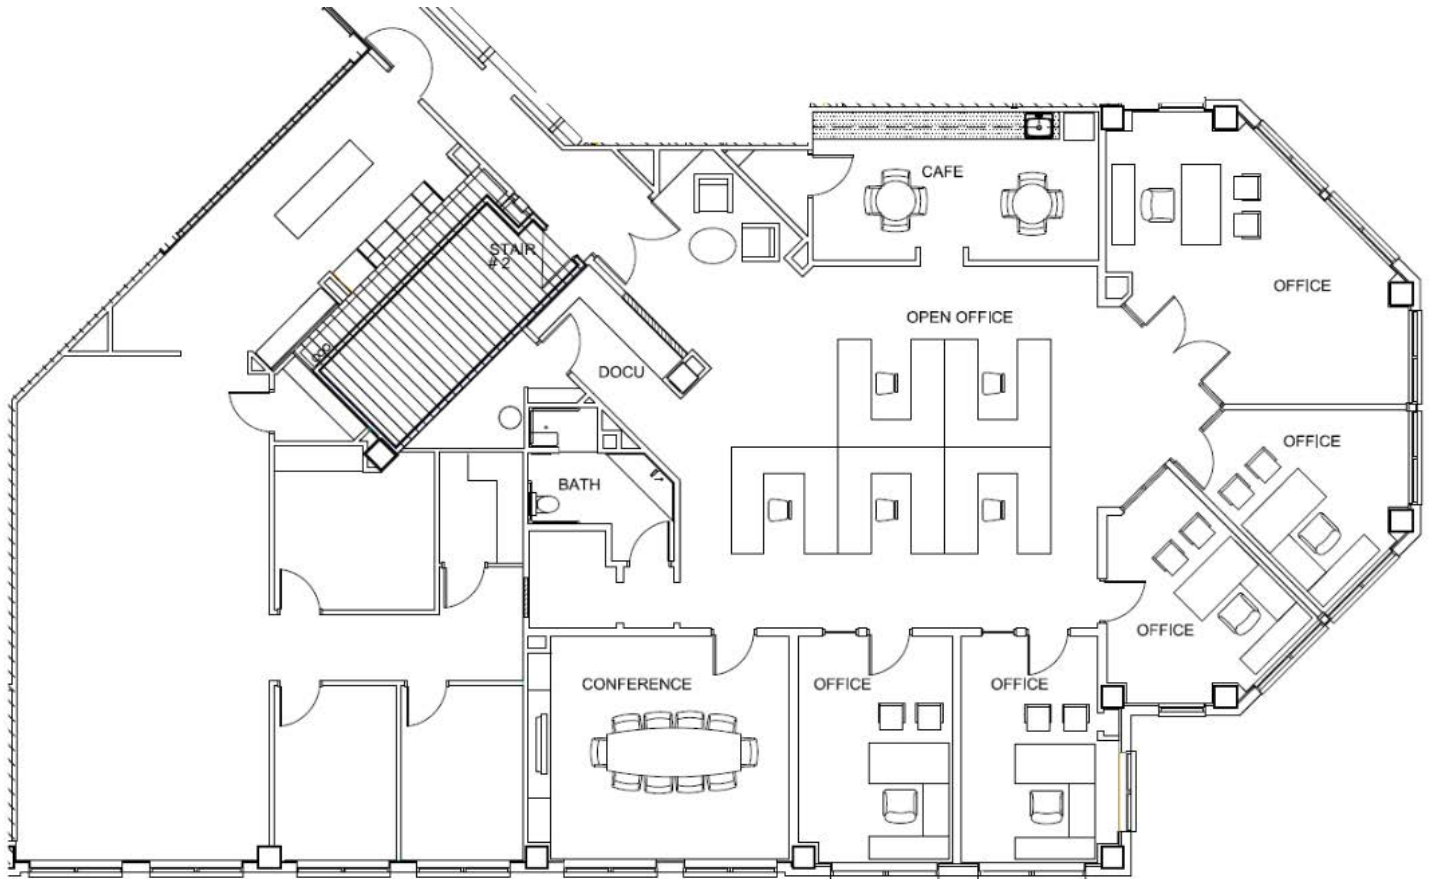

101 N CLEMATIS & 1 N CLEMATIS

Suite 320 | 5,938 SF

Contact Us

KEVIN PROBEL

Senior Managing Director
+1 561 676 2131
kevin.probel@jll.com

KEVIN MCCARTHY

Senior Managing Director
+1 561 292 2668
kevin.mccarthy@jll.com