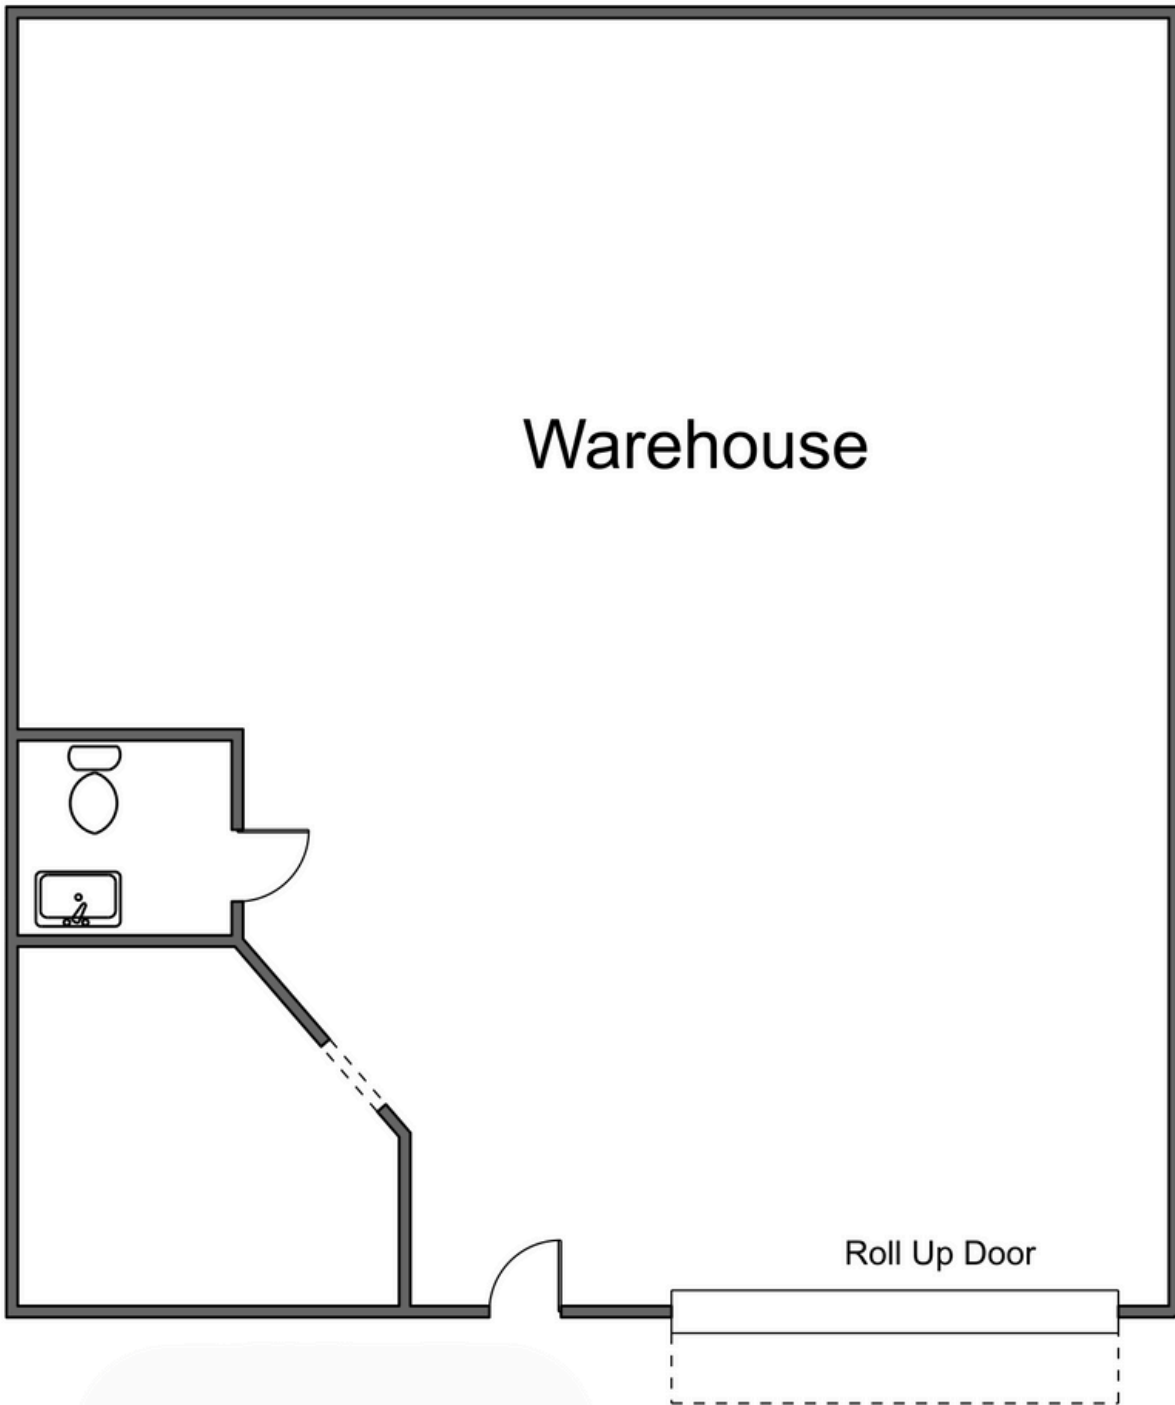

## UNIT HIGHLIGHTS

- 2, 000 sq. ft.
- Office/ Flex Area
- 1 Restrooms
- 1 Grade Level Roll Up Door
- 100 amps
- 1:1 Parking Ratio

---