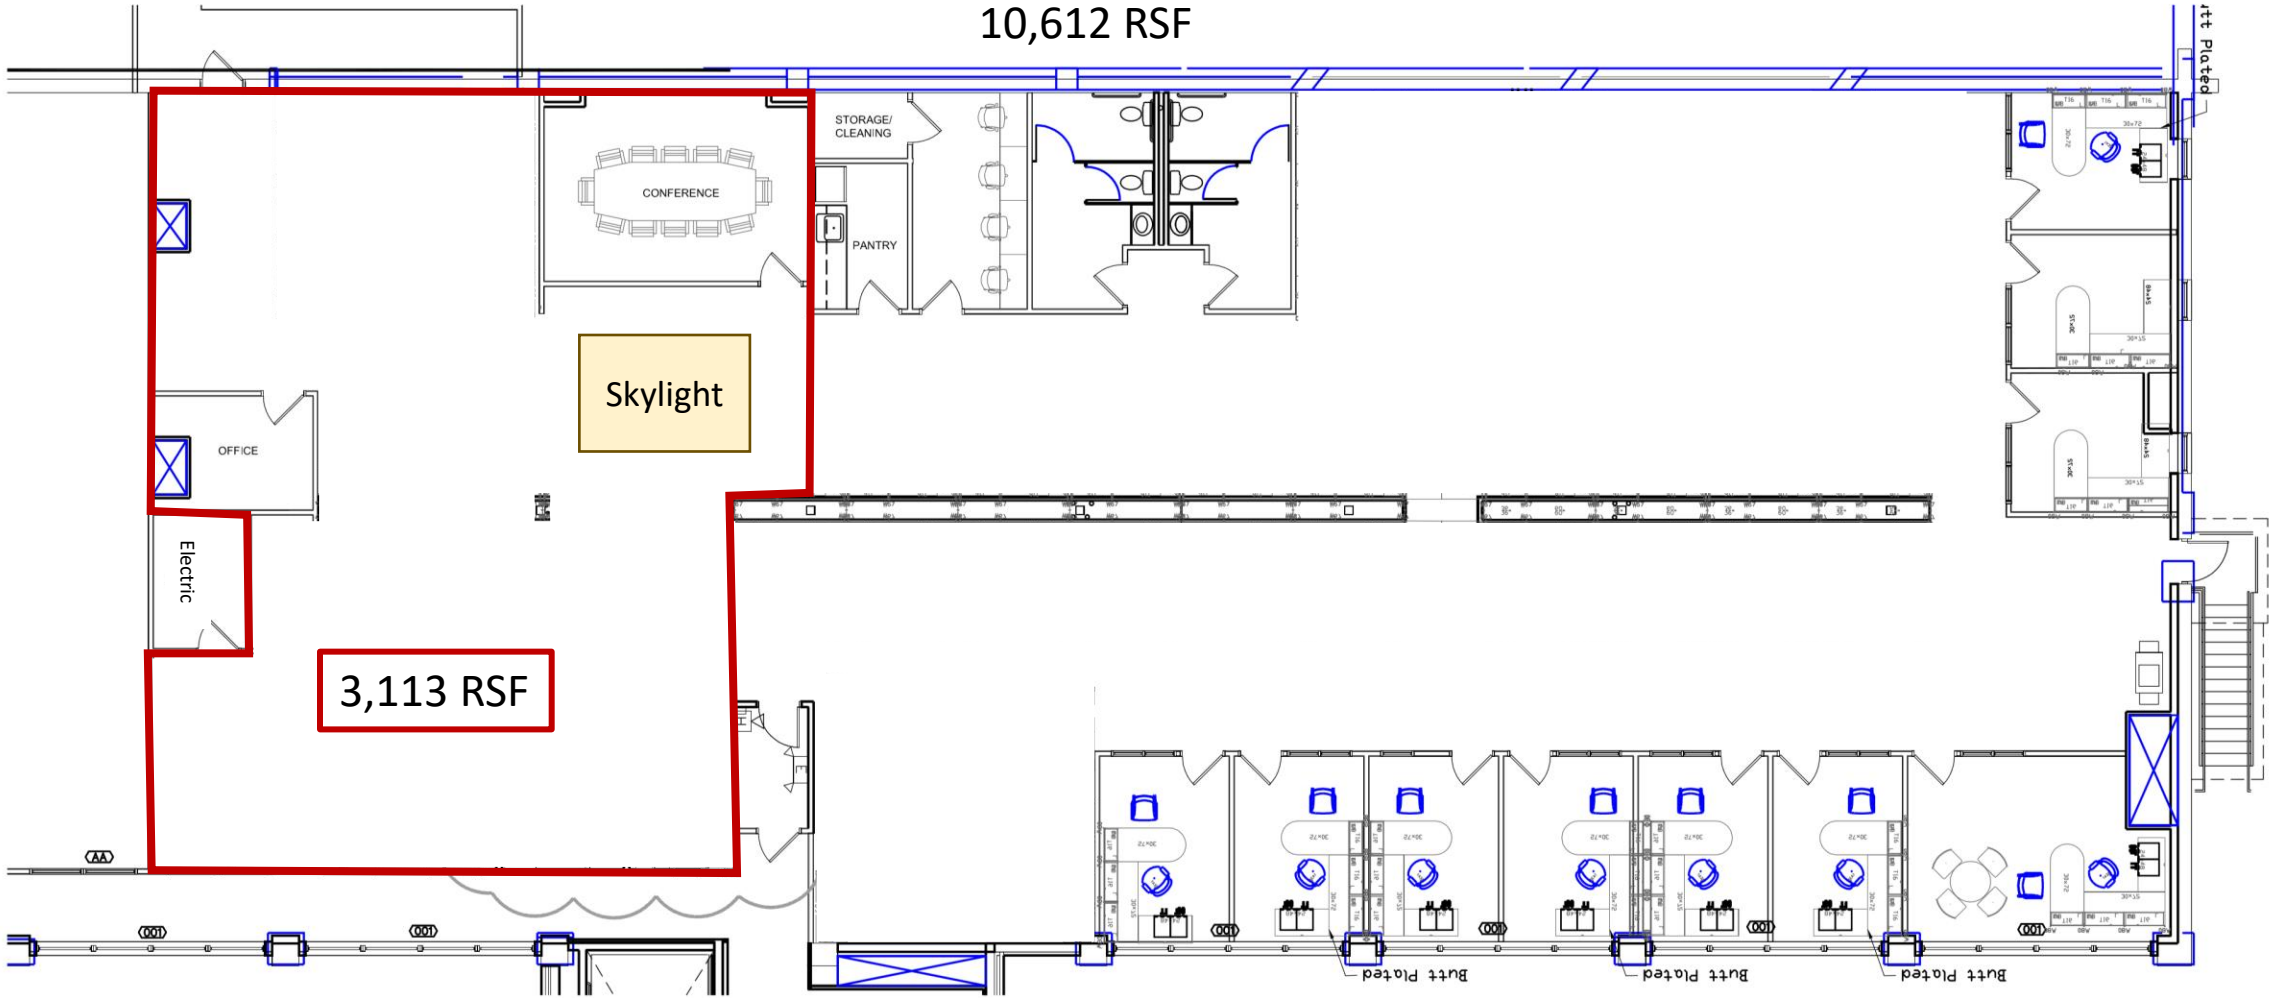

297-299 Promenade Street, 2<sup>nd</sup> Floor, suite 210  
The Foundry Campus, Providence, RI

297-299 Promenade Street, 2<sup>nd</sup> Floor, suite 210  
The Foundry Campus, Providence, RI

A101 Scale: 1/4" = 1'-0"

297-299 Promenade Street, 2<sup>nd</sup> Floor, suite 210  
The Foundry Campus, Providence, RI

297-299 Promenade Street, 2<sup>nd</sup> Floor, suite 210

The Foundry Campus, Providence, RI

Conference  
room

Entrance from hall

A fully glass door and side panels  
would look great here.

297-299 Promenade Street, 2<sup>nd</sup> Floor, suite 210 – 10,612 RSF  
The Foundry Campus, Providence, RI

Existing office

Conf room

Electric/Data/storage

*This wall would be removed*