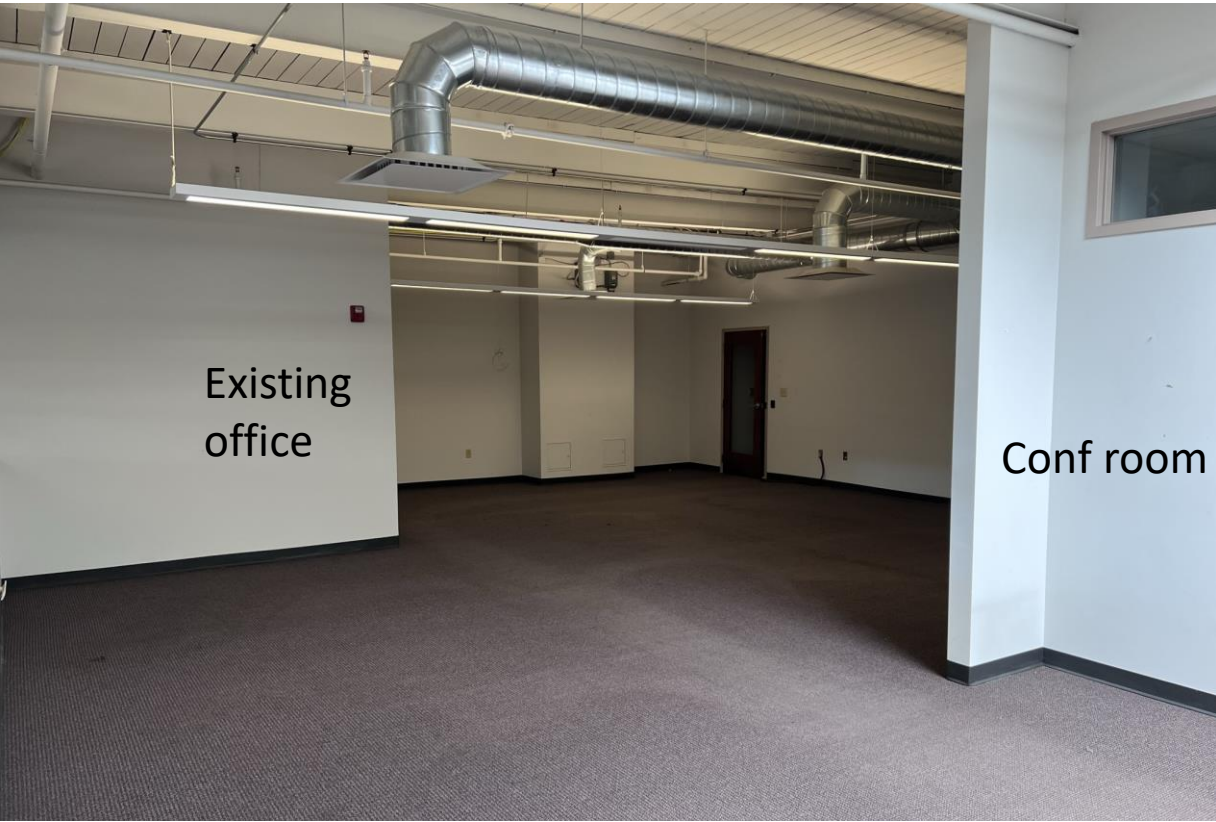

297-299 Promenade Street, 2<sup>nd</sup> Floor, suite 210  
The Foundry Campus, Providence, RI

297-299 Promenade Street, 2<sup>nd</sup> Floor, suite 210  
The Foundry Campus, Providence, RI

A101 Scale: 1/4" = 1'-0"

297-299 Promenade Street, 2<sup>nd</sup> Floor, suite 210  
The Foundry Campus, Providence, RI

297-299 Promenade Street, 2<sup>nd</sup> Floor, suite 210

The Foundry Campus, Providence, RI

Conference  
room

Entrance from hall

A fully glass door and side panels  
would look great here.

297-299 Promenade Street, 2<sup>nd</sup> Floor, suite 210 – 10,612 RSF  
The Foundry Campus, Providence, RI

Existing office

Conf room