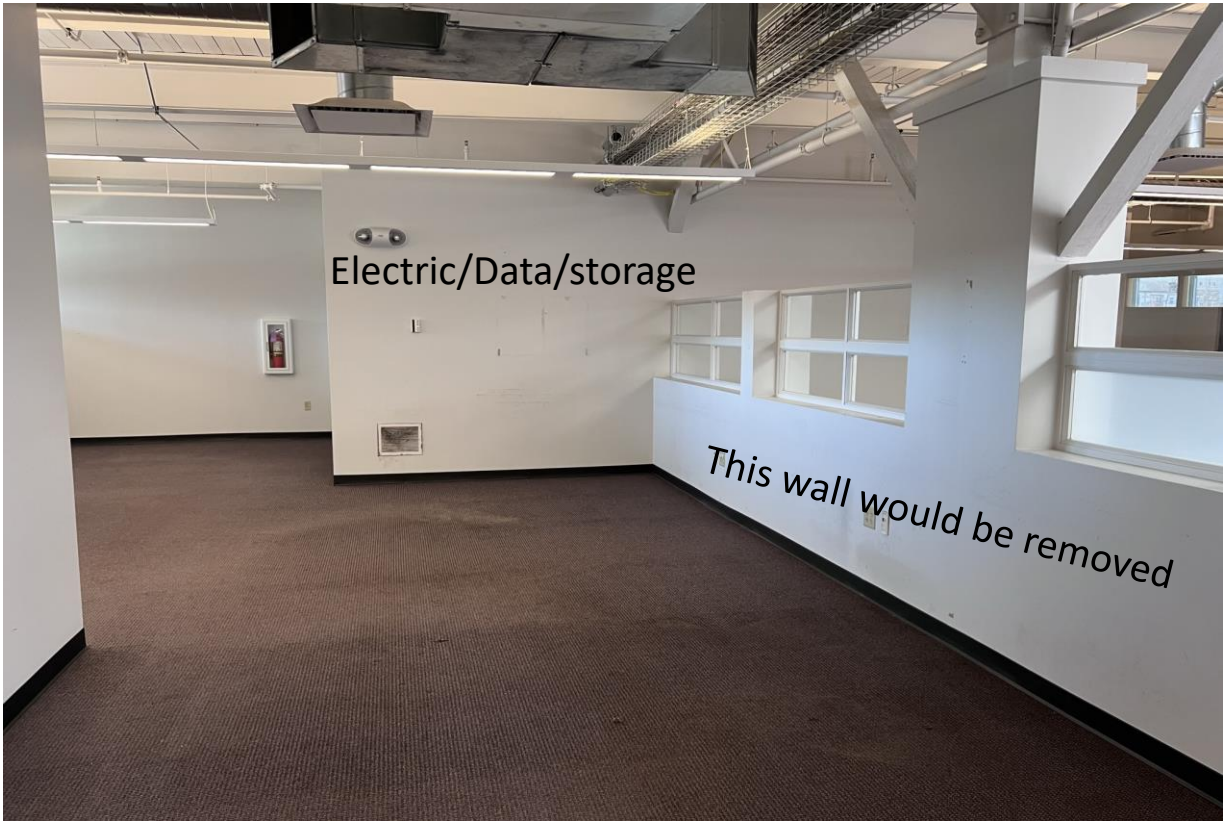

297-299 Promenade Street, 2<sup>nd</sup> Floor, suite 210  
The Foundry Campus, Providence, RI

297-299 Promenade Street, 2<sup>nd</sup> Floor, suite 210  
The Foundry Campus, Providence, RI

A101 Scale: 1/4" = 1'-0"

297-299 Promenade Street, 2<sup>nd</sup> Floor, suite 210  
The Foundry Campus, Providence, RI

297-299 Promenade Street, 2<sup>nd</sup> Floor, suite 210

The Foundry Campus, Providence, RI

Conference  
room

Entrance from hall

A fully glass door and side panels  
would look great here.

297-299 Promenade Street, 2<sup>nd</sup> Floor, suite 210 – 10,612 RSF  
The Foundry Campus, Providence, RI

Existing office

Conf room