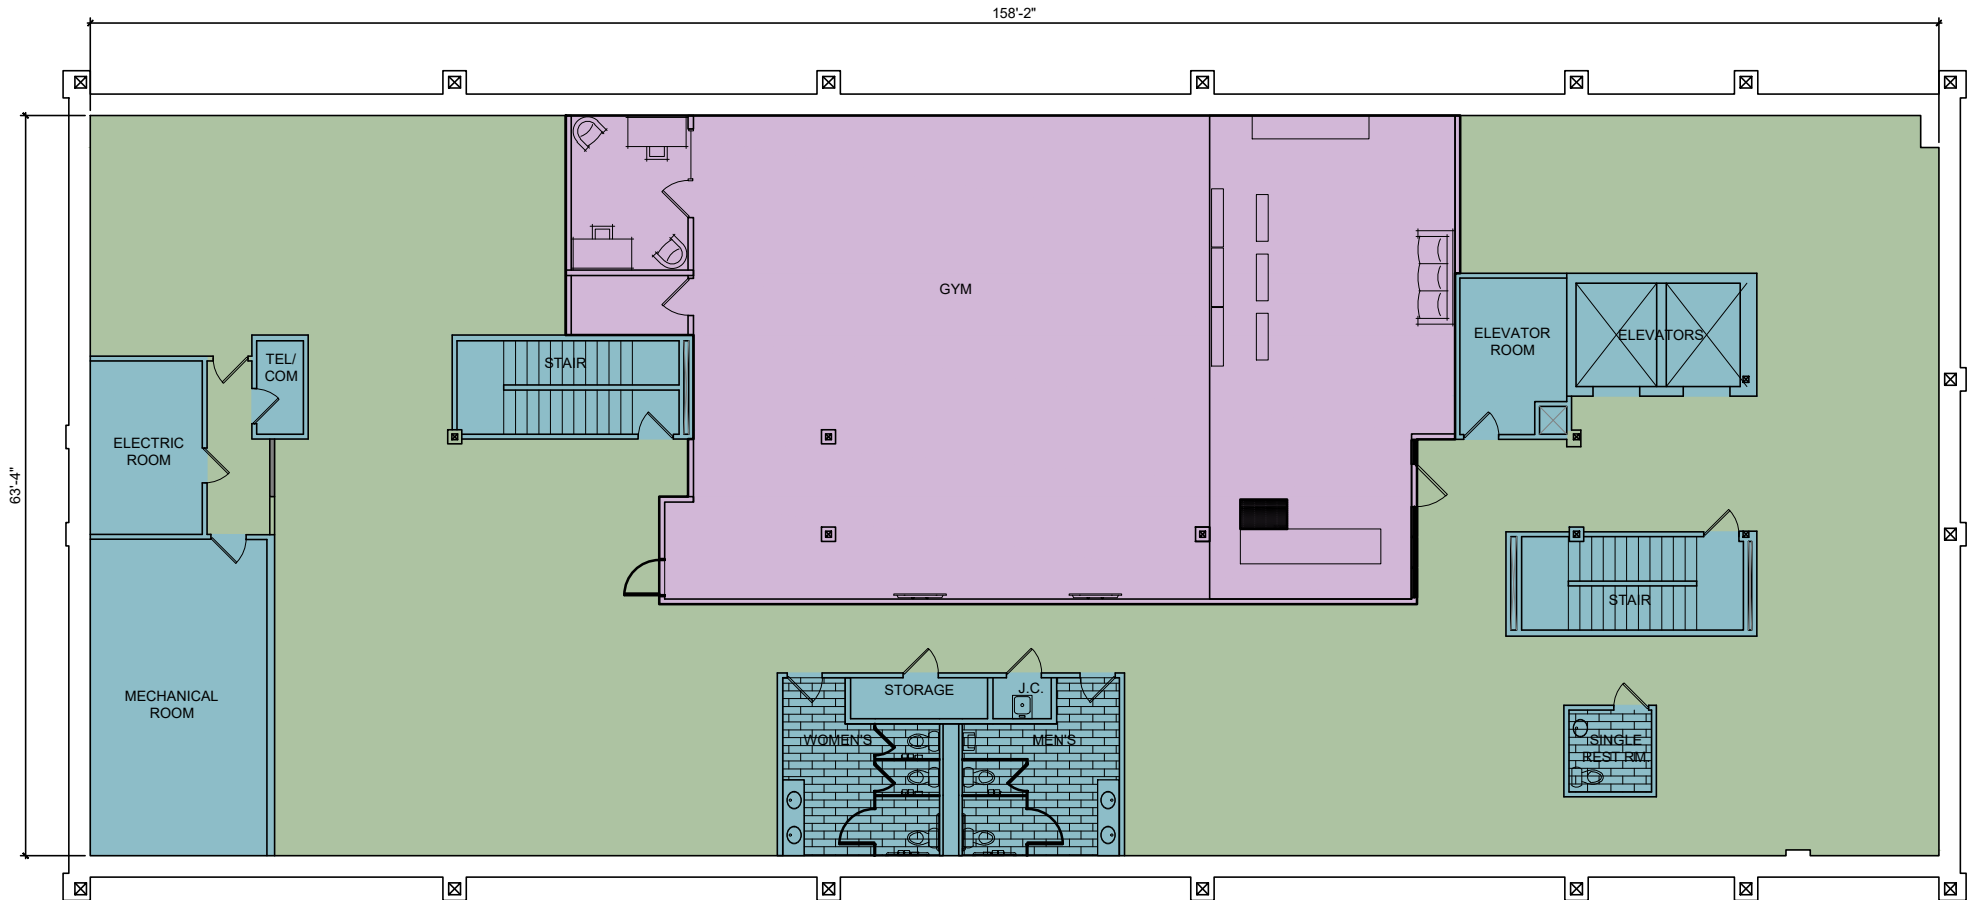

281 WITHERSPOON ST

GROUND FLOOR
10,011 RSF

LEGEND	
CORE SPACES	Light Blue
OPEN SPACE	Light Green
GYM	Purple

OWNER CONTACT: JAMIE HERRING
908.874.5400 X 800
JPH@HERRINGPROPERTIES.COM
281 WITHERSPOON STREET
PRINCETON, NJ