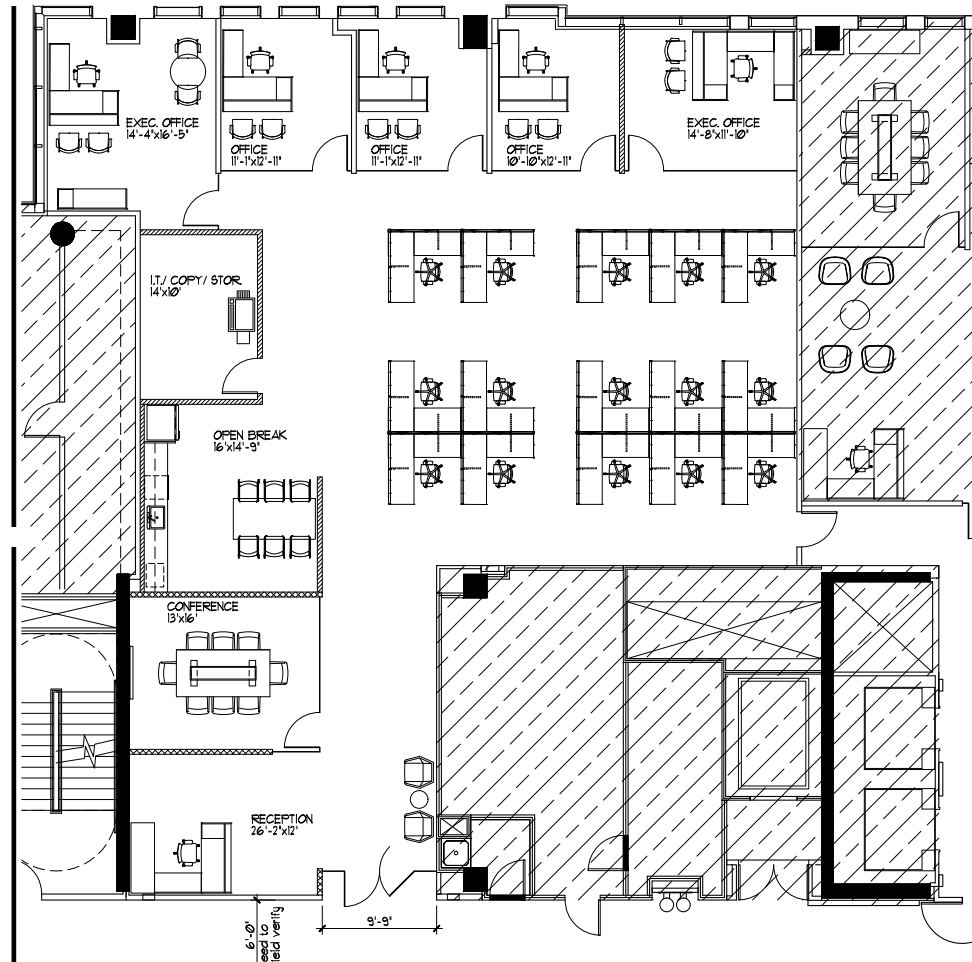

ROYAL PALM II

OFFICE PARK

LINCOLN
PROPERTY
COMPANY

900 S. PINE ISLAND ROAD,
PLANTATION, FL 33324

SUITE 315 | 4,217 SF

BLANCA COMMERCIAL REAL ESTATE, INC.
LICENSED REAL ESTATE BROKER | BLANCACRE.COM

DANET LINARES
305.577.8852
DANET.LINARES@BLANCACRE.COM