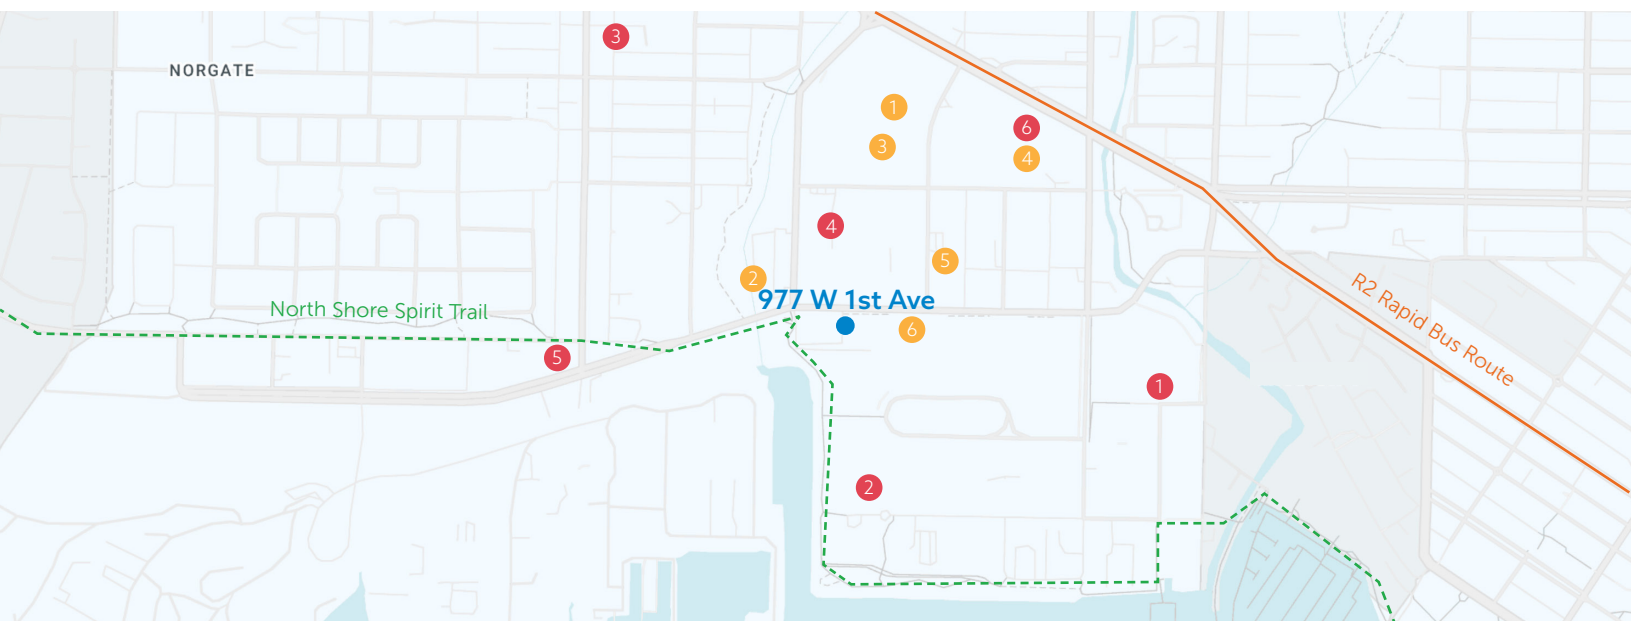

Ideal for storage, racking, or light industrial use

Direct Second-Level Access:

Ramp to second level allows loading

THE OPPORTUNITY

- Centrally located warehouse unit in North Vancouver
- Dock-level loading for efficient logistics
- Excellent access to major transportation routes

Prime North Vancouver Location with Transit Access, Trailside Living, and proximity to shopping and services.

LOCATION HIGHLIGHTS:

- Centrally located in vibrant North Vancouver
- Steps from the scenic North Shore Spirit Trail
- Access to public transit options
- Just minutes from Capilano Mall and key amenities

NEARBY AMENITIES

SHOPPING & SERVICES

- 1 Capilano Mall
- 2 Advanced Self Storage North Van
- 3 Walmart Supercentre
- 4 LensCrafters
- 5 Dick's Lumber & Building Supplies
- 6 RONA North Vancouver

RESTAURANTS