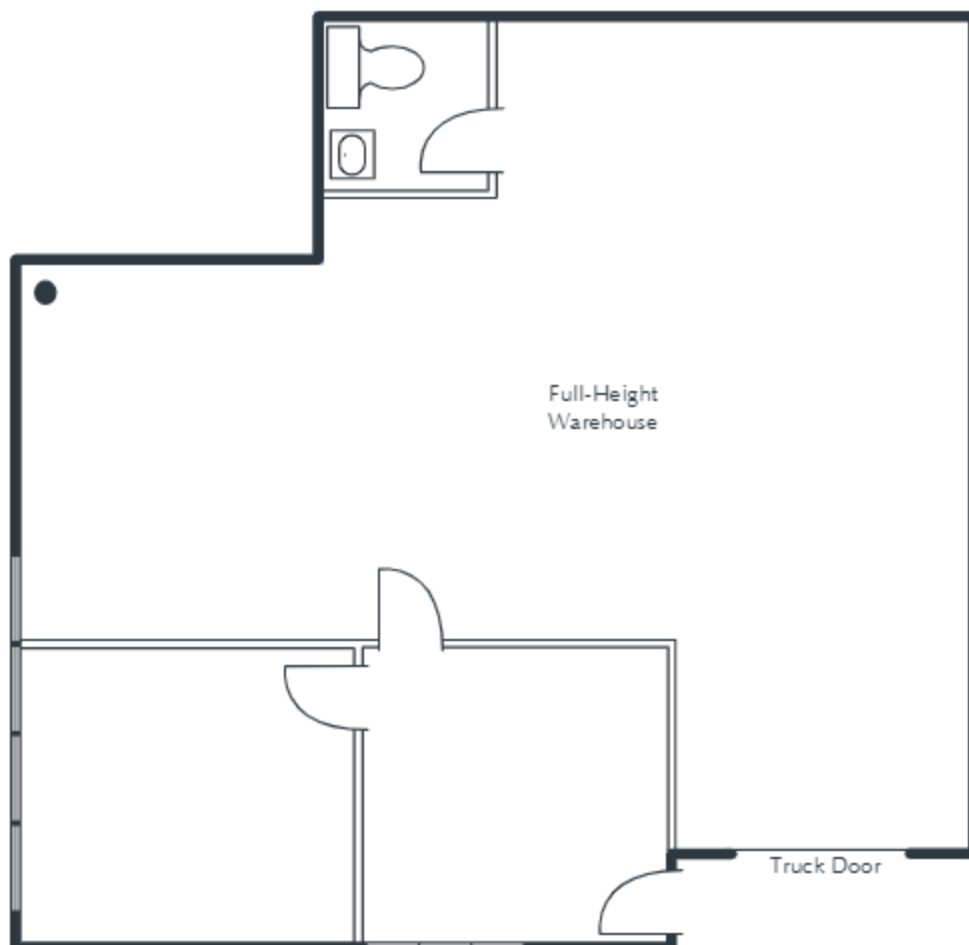

SPECTRUM TECHNOLOGY CENTER  
200 Technology Dr., Suite A  
Irvine, CA

1,495 Square Feet

Triple Net

**EXHIBIT "A-1"**