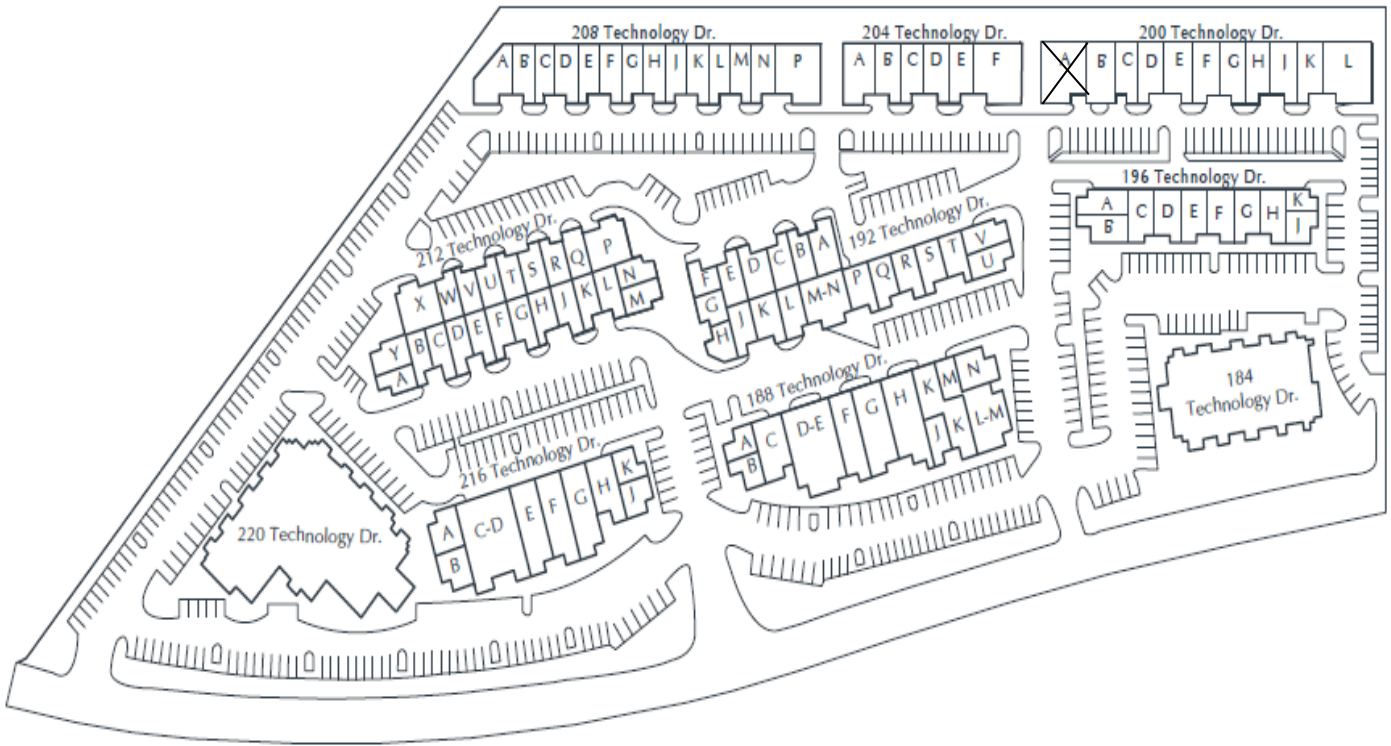

SPECTRUM TECHNOLOGY CENTER  
200 Technology Dr., Suite A  
Irvine, CA

1,495 Square Feet

Triple Net

**EXHIBIT "A-1"**

# SPECTRUM TECHNOLOGY CENTER

Technology Drive  
Irvine, CA

---

**EXHIBIT "A"**