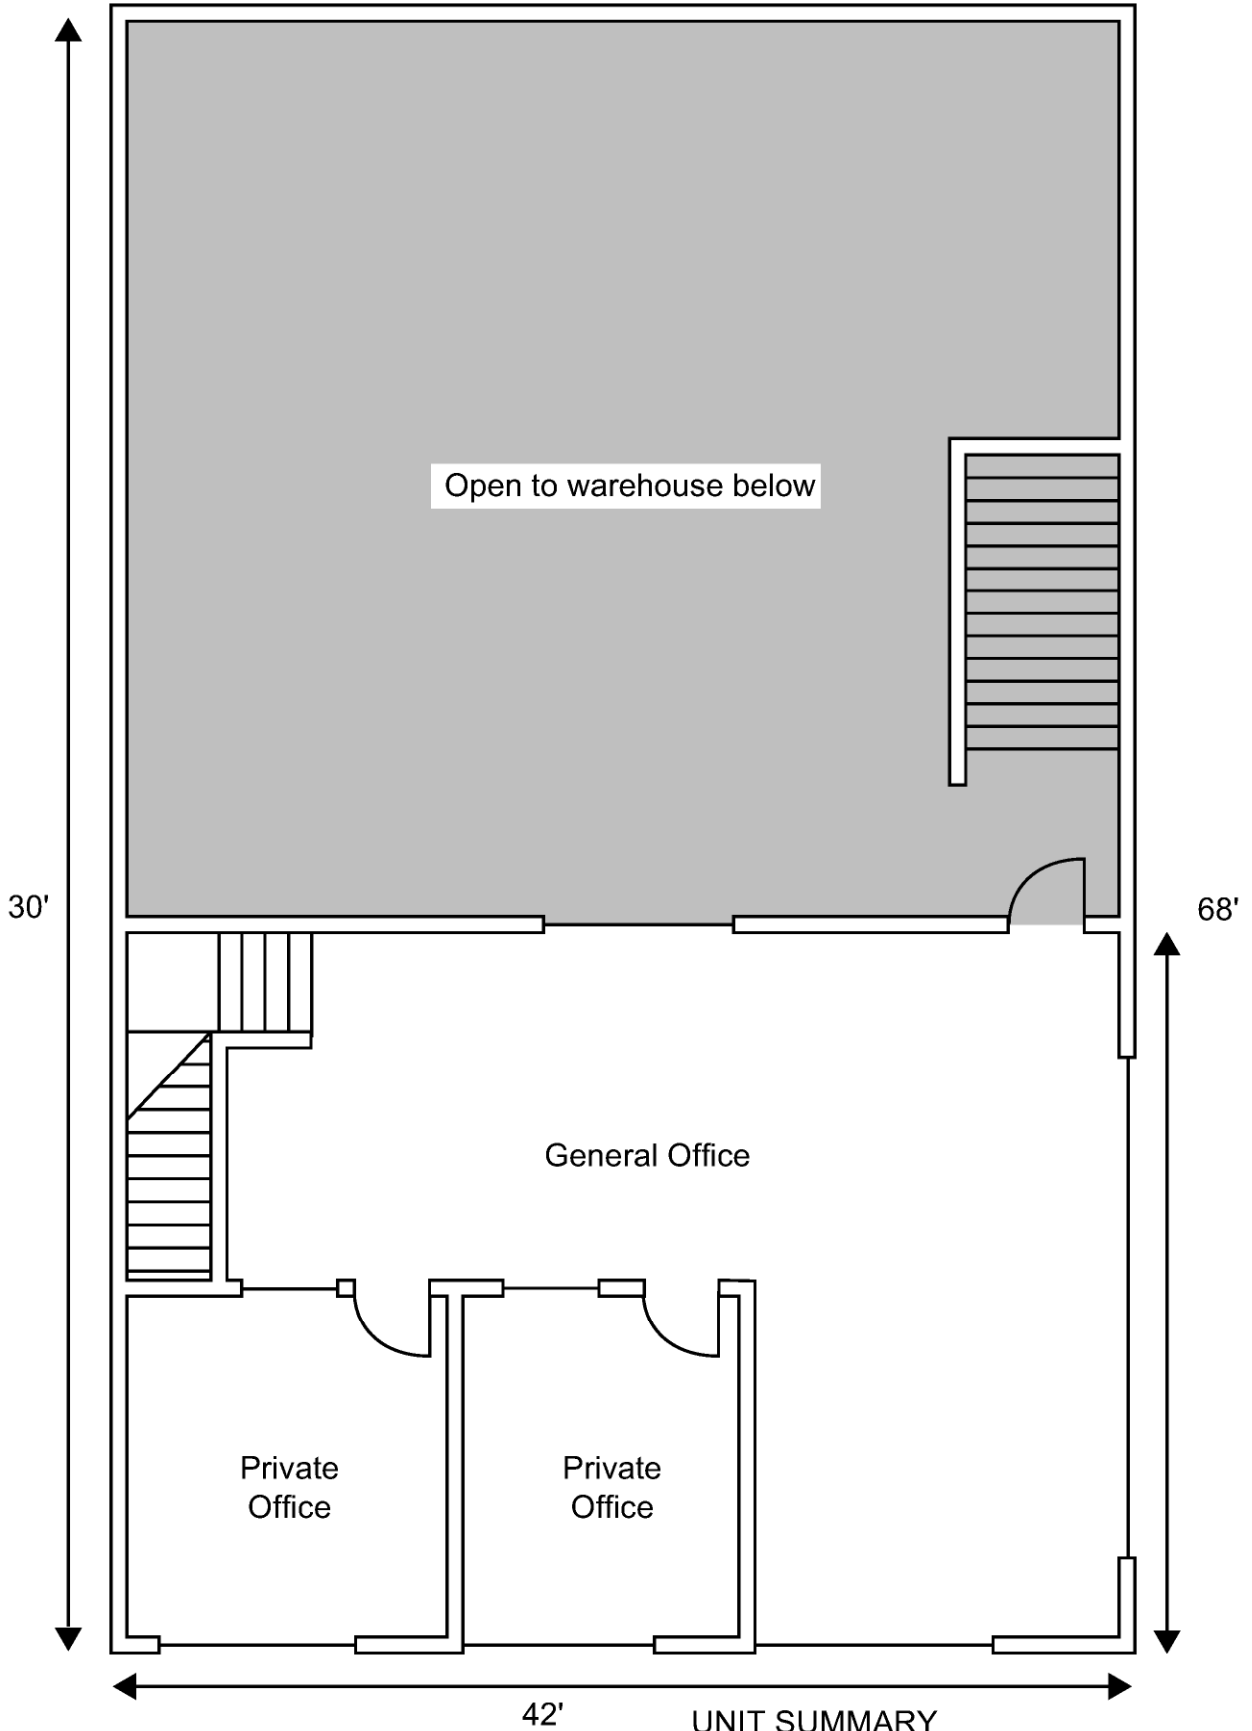

440H Ground Level

Mezzanine Office 1260sq ft
 Ground Floor Office / Warehouse 2756 sq ft
 TOTAL 4016 sq ft

440H Mezzanine Level

UNIT SUMMARY	
Mezzanine Office	1260sq ft
Ground Floor Office / Warehouse	2856 sq ft
TOTAL	4116 sq ft