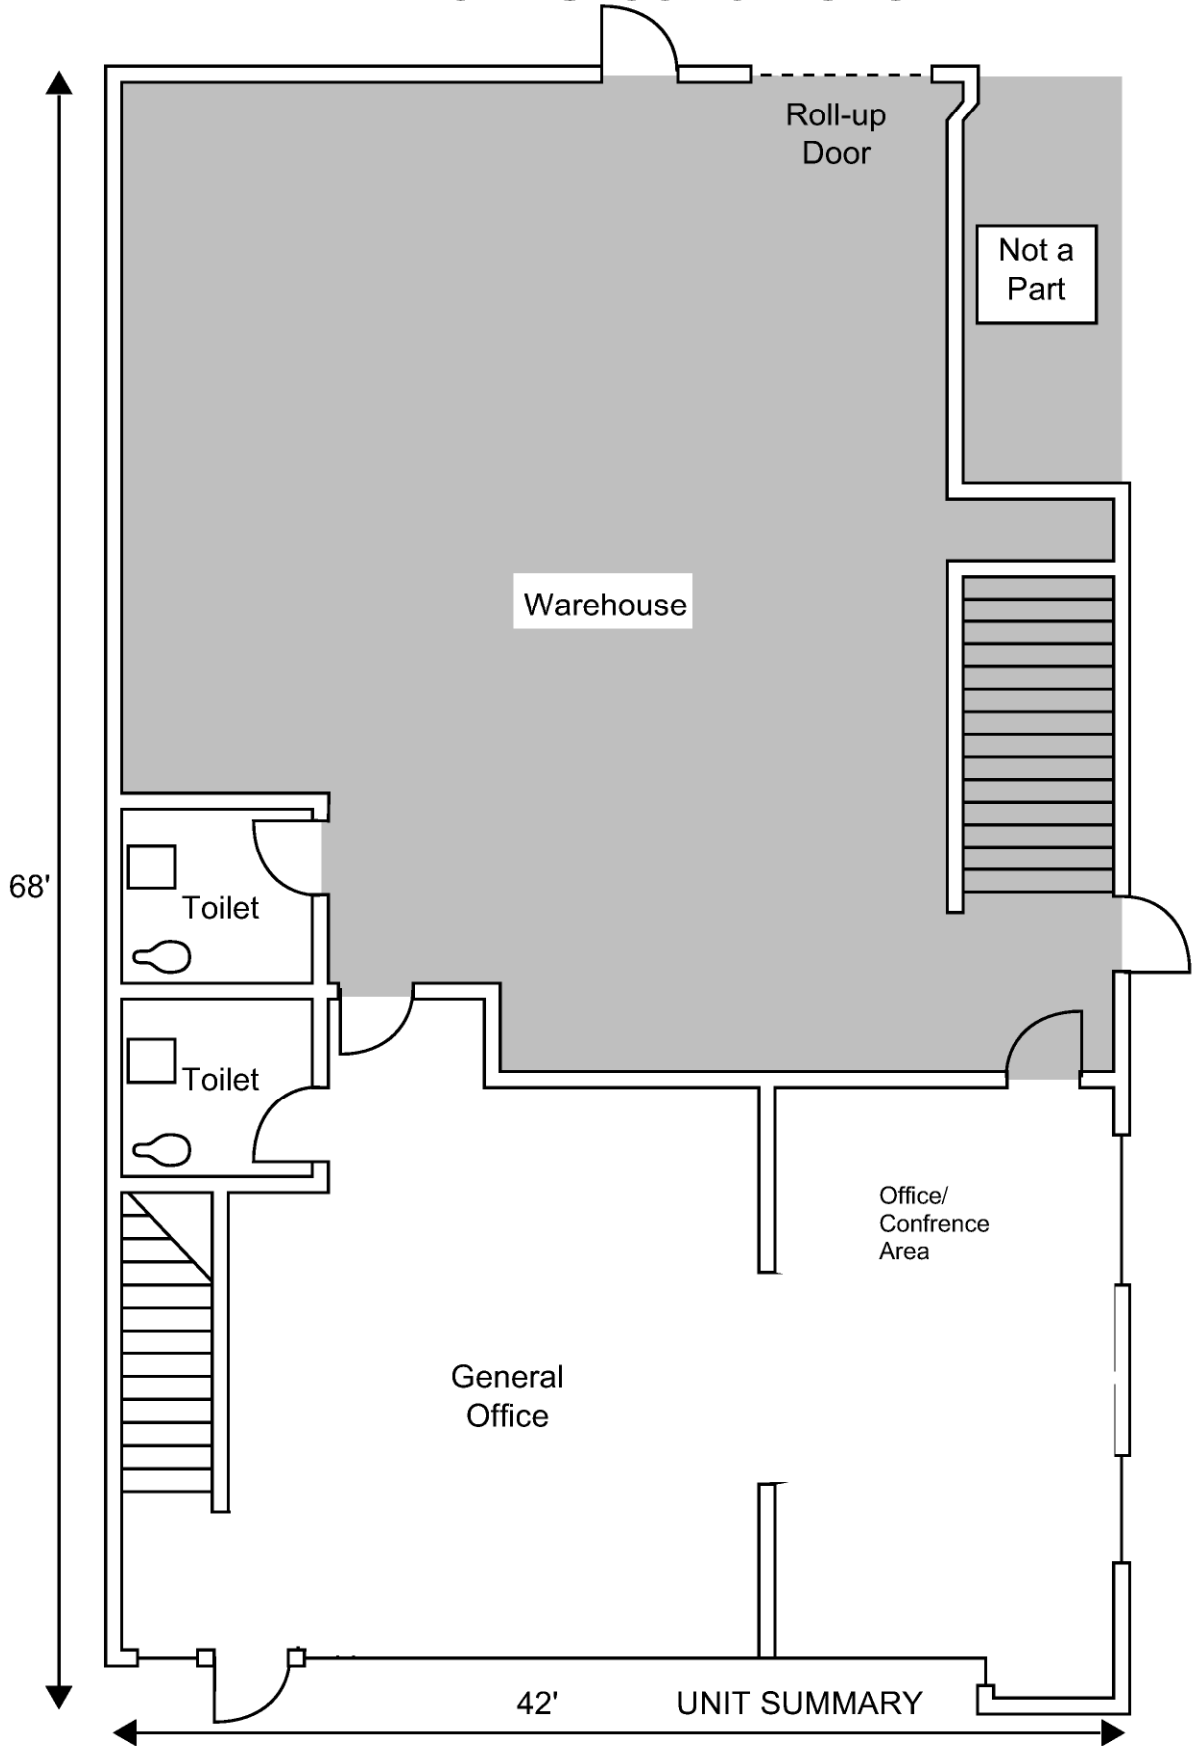

440H Ground Level

Mezzanine Office 1260sq ft
 Ground Floor Office / Warehouse 2756 sq ft
 TOTAL 4016 sq ft

440H Mezzanine Level

UNIT SUMMARY	
Mezzanine Office	1260sq ft
Ground Floor Office / Warehouse	2856 sq ft
TOTAL	4116 sq ft