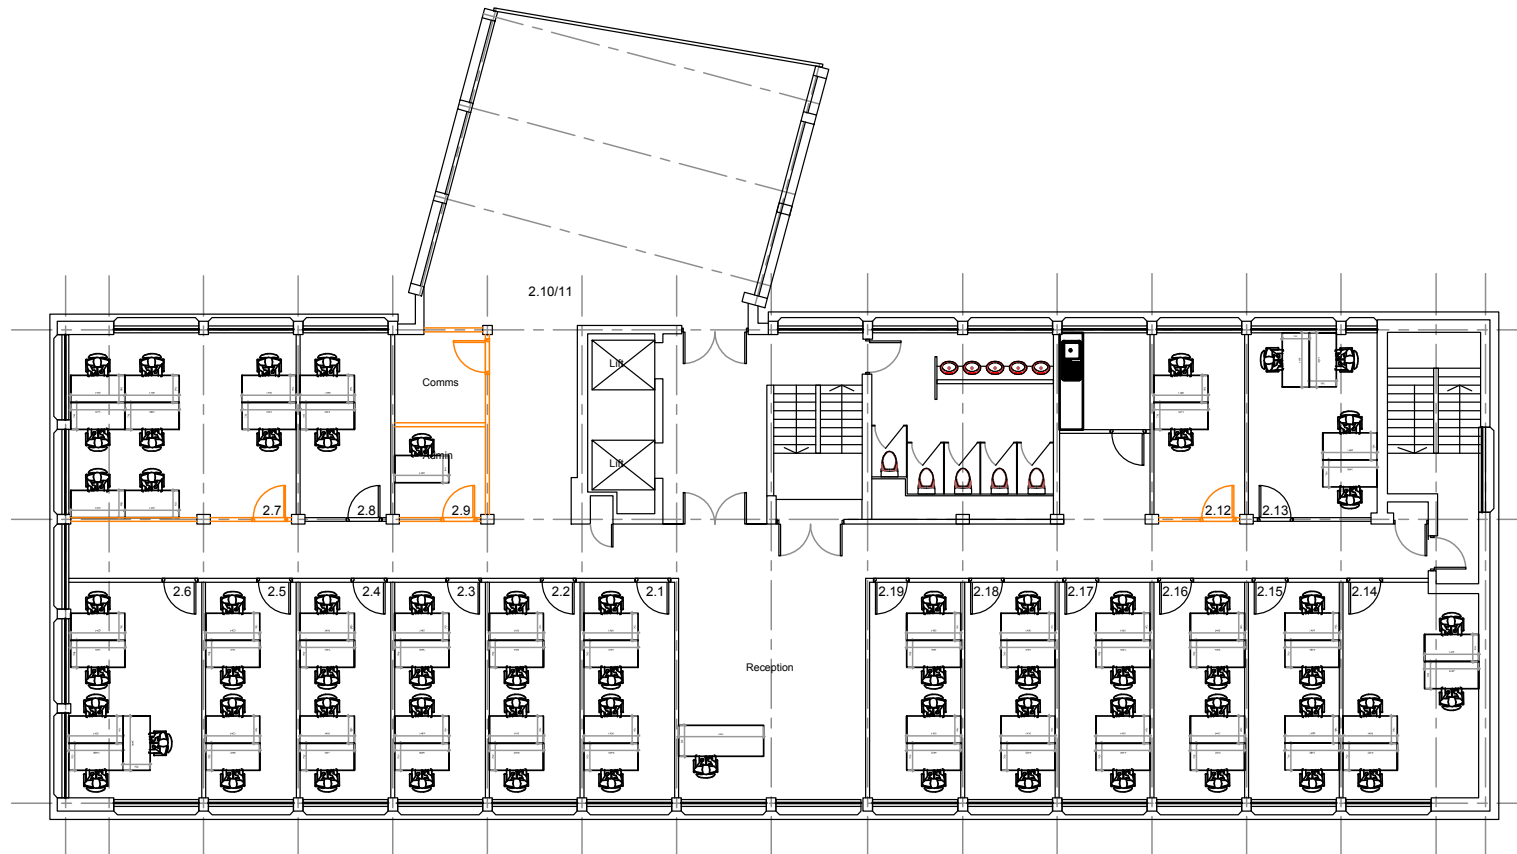

easyHub Croydon

Second Floor

easyHub®

22 Addiscombe Road,
Croydon,
CR0 5PE

T 020 3883 8088
E croydonreception@easyHub.com

May 2019