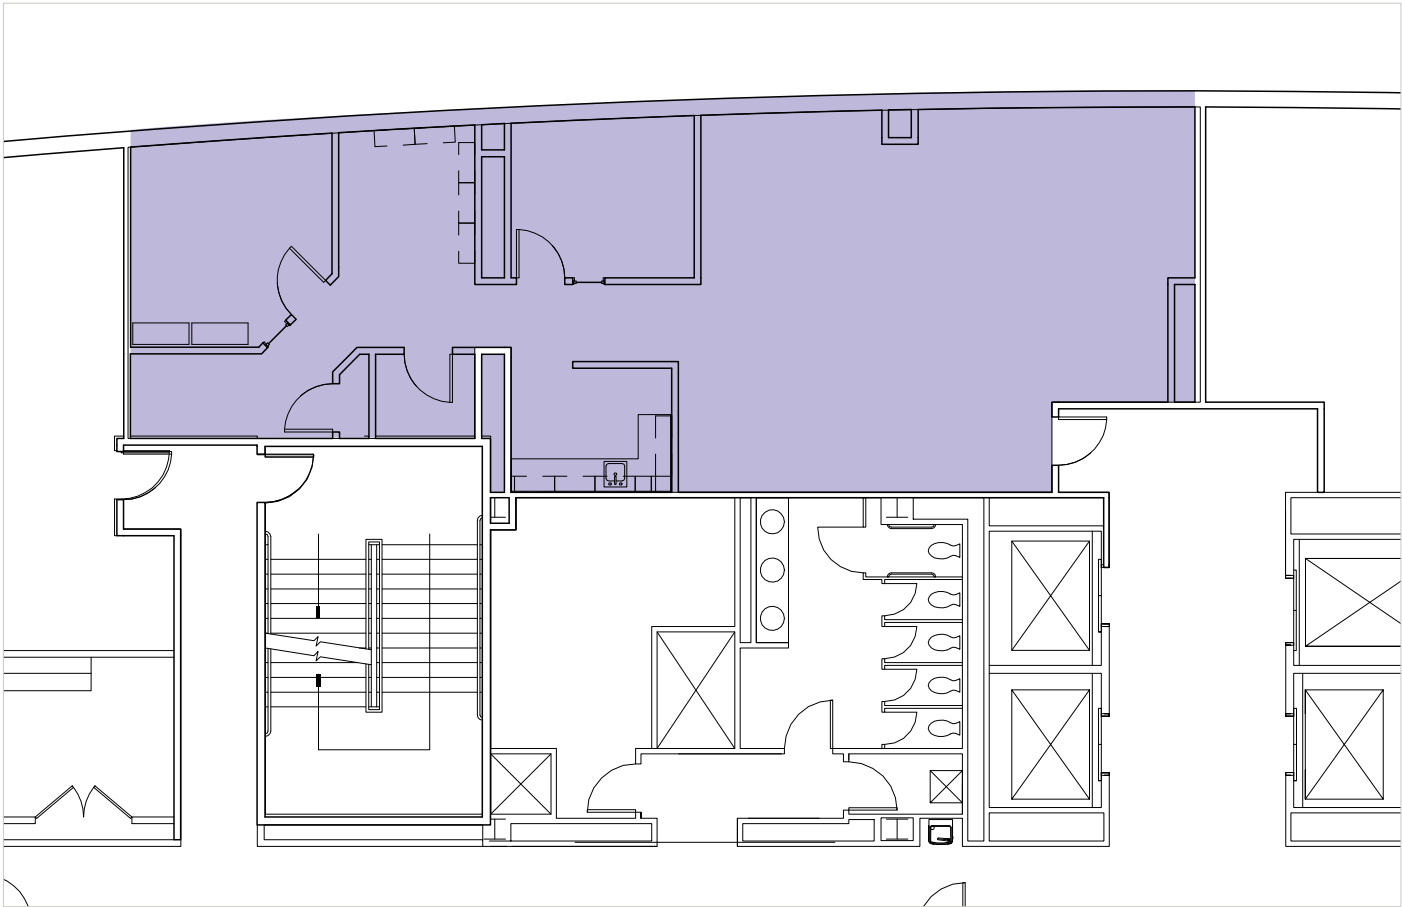

Office Suites For Lease

1000 Lafayette Boulevard, Bridgeport, CT

4th Floor | 1,732 rsf

For more information, please contact:

Sean Cahill
Principal & Managing Director
o 203 614 1264 | m 203 858 3134 | sean.cahill@avisonyoung.com