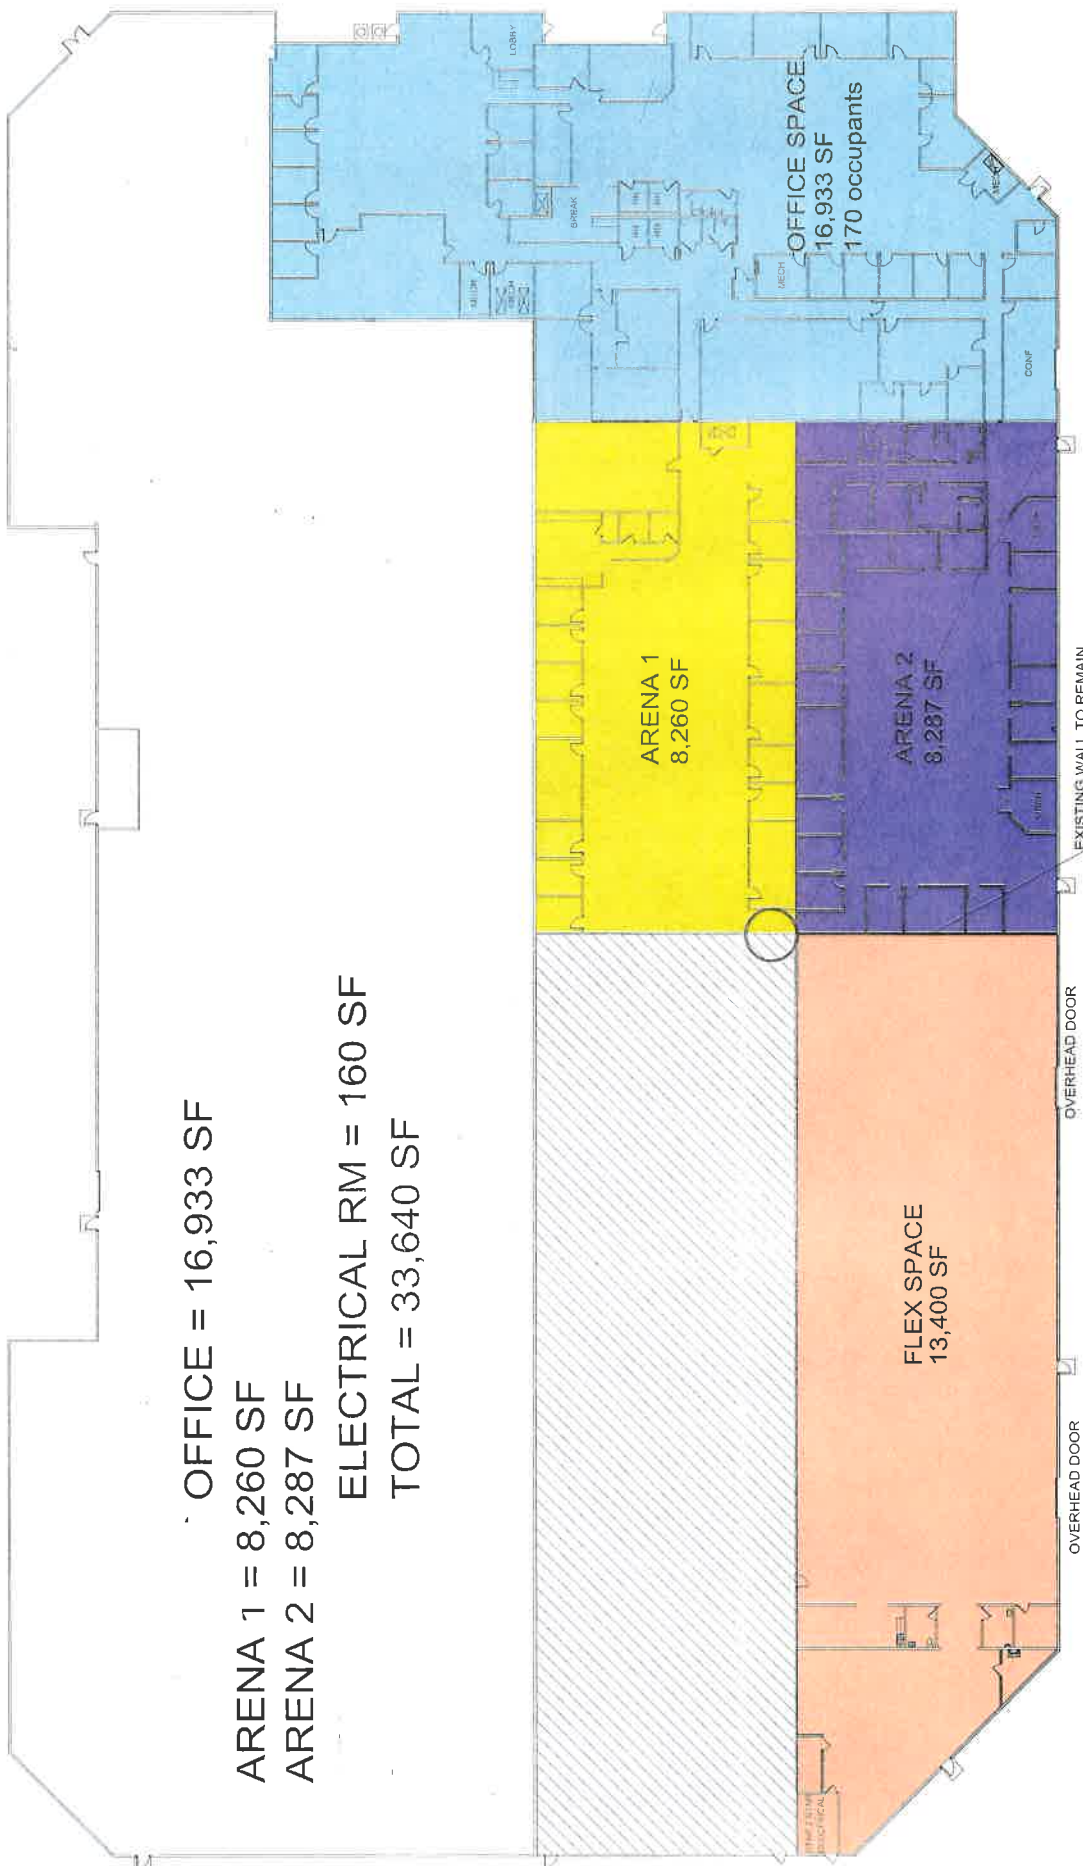

EXHIBIT A

OFFICE = 16,933 SF
ARENA 1 = 8,260 SF
ARENA 2 = 8,287 SF
ELECTRICAL RM = 160 SF
TOTAL = 33,640 SF

PROPOSED SPACE

SCALE: NTS