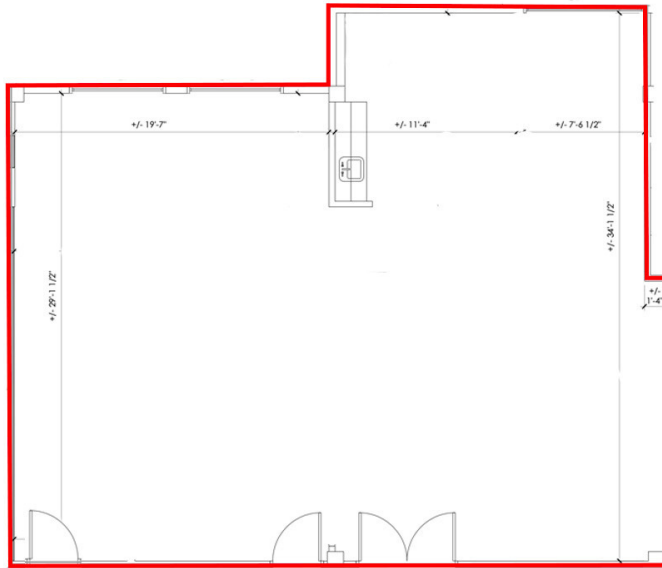

3300 SOUTH BUILDING

397 LITTLE NECK ROAD, VIRGINIA BEACH, VA 23452

SUITE 203 | 2,330 SF AVAILABLE

3300 SOUTH BUILDING

397 LITTLE NECK ROAD, VIRGINIA BEACH, VA 23452

SUITE 204 | 1,464 SF

SUITE 204 | SAMPLE FLOOR PLAN

3300 SOUTH BUILDING

397 LITTLE NECK ROAD, VIRGINIA BEACH, VA 23452

SUITE 302 | 1,854 SF AVAILABLE

SUITE 310
1,875 SF

SUITE 304
4,539 SF

SUITE 302
1,854 SF

3300 SOUTH BUILDING

397 LITTLE NECK ROAD, VIRGINIA BEACH, VA 23452

SUITE 310 | 1,875 SF AVAILABLE