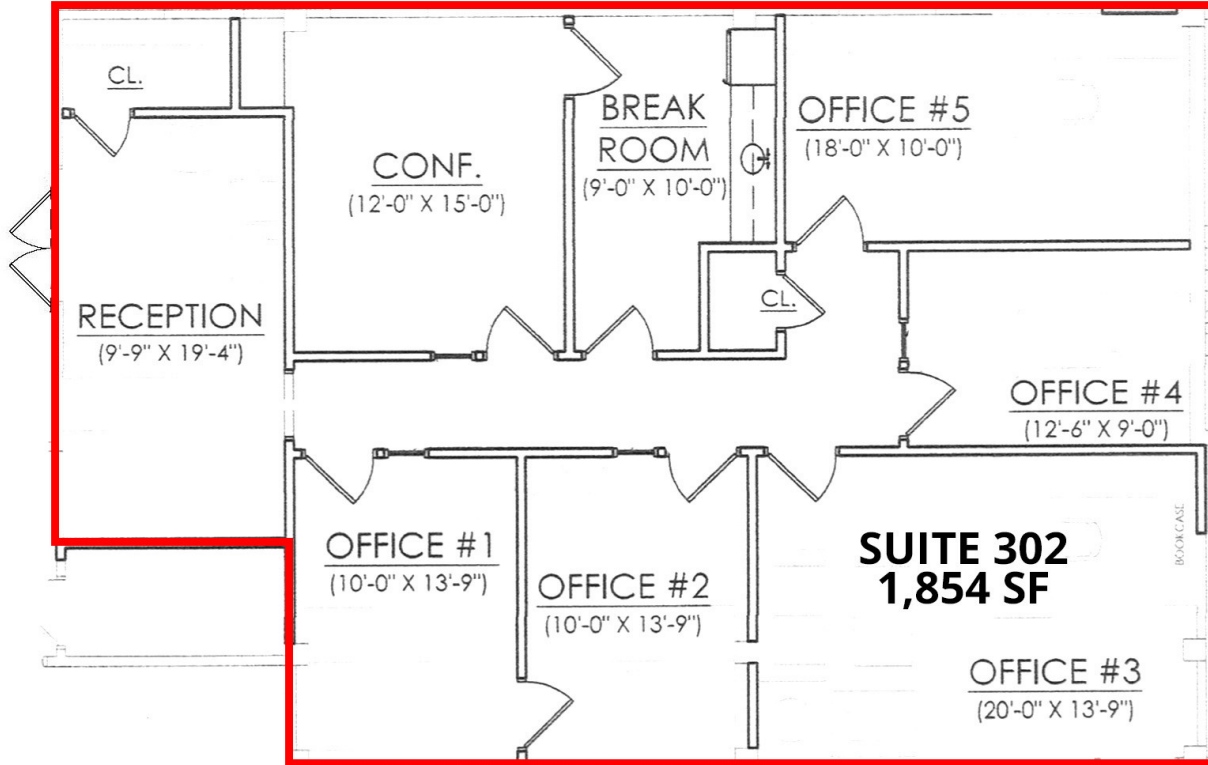

3300 SOUTH BUILDING

397 LITTLE NECK ROAD, VIRGINIA BEACH, VA 23452

SUITE 203 | 2,330 SF AVAILABLE

3300 SOUTH BUILDING

397 LITTLE NECK ROAD, VIRGINIA BEACH, VA 23452

SUITE 204 | 1,464 SF

SUITE 204 | SAMPLE FLOOR PLAN

3300 SOUTH BUILDING

397 LITTLE NECK ROAD, VIRGINIA BEACH, VA 23452

SUITE 302 | 1,854 SF AVAILABLE

SUITE 310
1,875 SF

SUITE 304
4,539 SF

SUITE 302
1,854 SF

3300 SOUTH BUILDING

397 LITTLE NECK ROAD, VIRGINIA BEACH, VA 23452

SUITE 310 | 1,875 SF AVAILABLE