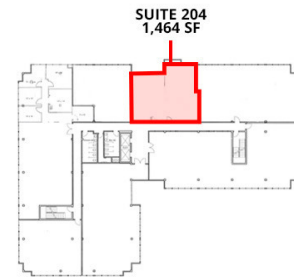

3300 SOUTH BUILDING

397 LITTLE NECK ROAD, VIRGINIA BEACH, VA 23452

SUITE 203 | 2,330 SF AVAILABLE

3300 SOUTH BUILDING

397 LITTLE NECK ROAD, VIRGINIA BEACH, VA 23452

SUITE 204 | 1,464 SF

SUITE 204 | SAMPLE FLOOR PLAN

3300 SOUTH BUILDING

397 LITTLE NECK ROAD, VIRGINIA BEACH, VA 23452

SUITE 302 | 1,854 SF AVAILABLE

SUITE 310
1,875 SF

SUITE 304
4,539 SF

SUITE 302
1,854 SF

3300 SOUTH BUILDING

397 LITTLE NECK ROAD, VIRGINIA BEACH, VA 23452

SUITE 310 | 1,875 SF AVAILABLE