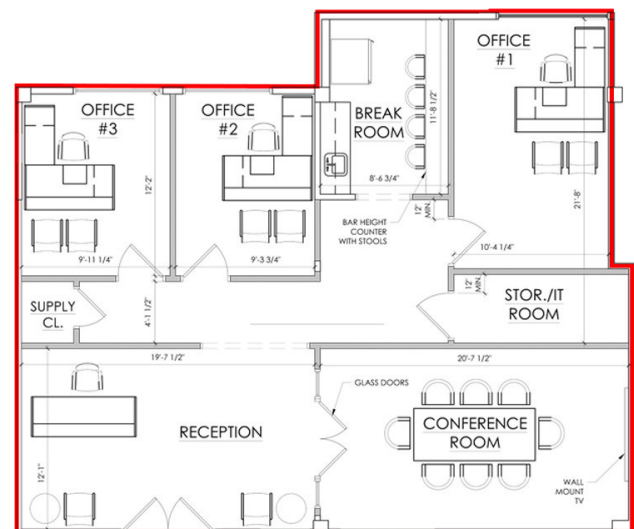

3300 SOUTH BUILDING

397 LITTLE NECK ROAD, VIRGINIA BEACH, VA 23452

SUITE 203 | 2,330 SF AVAILABLE

3300 SOUTH BUILDING

397 LITTLE NECK ROAD, VIRGINIA BEACH, VA 23452

SUITE 204 | 1,464 SF

SUITE 204 | SAMPLE FLOOR PLAN

3300 SOUTH BUILDING

397 LITTLE NECK ROAD, VIRGINIA BEACH, VA 23452

SUITE 302 | 1,854 SF AVAILABLE

SUITE 310
1,875 SF

SUITE 304
4,539 SF

SUITE 302
1,854 SF

3300 SOUTH BUILDING

397 LITTLE NECK ROAD, VIRGINIA BEACH, VA 23452

SUITE 310 | 1,875 SF AVAILABLE