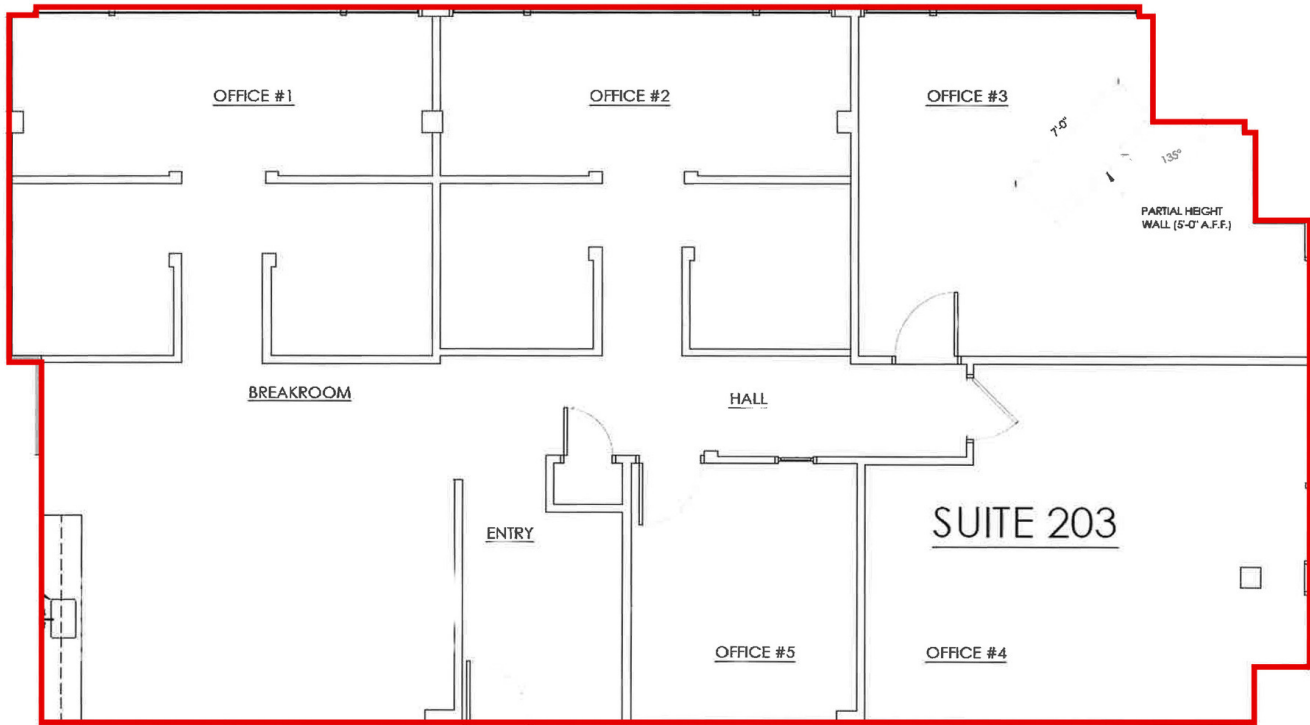

3300 SOUTH BUILDING

397 LITTLE NECK ROAD, VIRGINIA BEACH, VA 23452

SUITE 203 | 2,330 SF AVAILABLE

3300 SOUTH BUILDING

397 LITTLE NECK ROAD, VIRGINIA BEACH, VA 23452

SUITE 204 | 1,464 SF

SUITE 204 | SAMPLE FLOOR PLAN

3300 SOUTH BUILDING

397 LITTLE NECK ROAD, VIRGINIA BEACH, VA 23452

SUITE 302 | 1,854 SF AVAILABLE

SUITE 310
1,875 SF

SUITE 304
4,539 SF

SUITE 302
1,854 SF

3300 SOUTH BUILDING

397 LITTLE NECK ROAD, VIRGINIA BEACH, VA 23452

SUITE 310 | 1,875 SF AVAILABLE