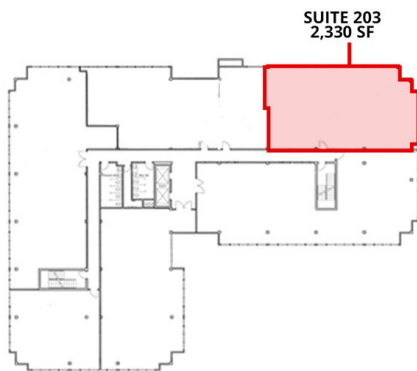

3300 SOUTH BUILDING

397 LITTLE NECK ROAD, VIRGINIA BEACH, VA 23452

SUITE 203 | 2,330 SF AVAILABLE

3300 SOUTH BUILDING

397 LITTLE NECK ROAD, VIRGINIA BEACH, VA 23452

SUITE 204 | 1,464 SF

SUITE 204 | SAMPLE FLOOR PLAN

3300 SOUTH BUILDING

397 LITTLE NECK ROAD, VIRGINIA BEACH, VA 23452

SUITE 302 | 1,854 SF AVAILABLE

SUITE 310
1,875 SF

SUITE 304
4,539 SF

SUITE 302
1,854 SF

3300 SOUTH BUILDING

397 LITTLE NECK ROAD, VIRGINIA BEACH, VA 23452

SUITE 310 | 1,875 SF AVAILABLE