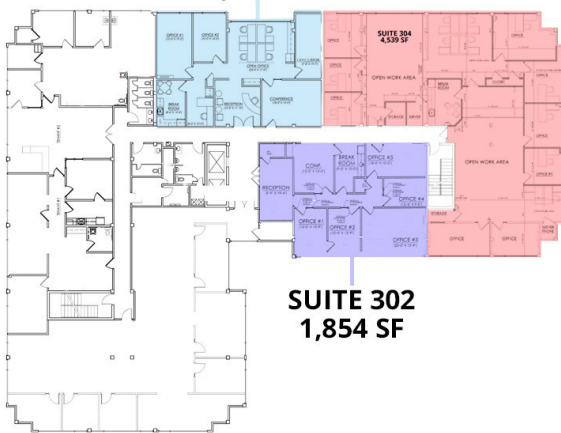

3300 SOUTH BUILDING

397 LITTLE NECK ROAD, VIRGINIA BEACH, VA 23452

SUITE 203 | 2,330 SF AVAILABLE

3300 SOUTH BUILDING

397 LITTLE NECK ROAD, VIRGINIA BEACH, VA 23452

SUITE 204 | 1,464 SF

SUITE 204 | SAMPLE FLOOR PLAN

3300 SOUTH BUILDING

397 LITTLE NECK ROAD, VIRGINIA BEACH, VA 23452

SUITE 302 | 1,854 SF AVAILABLE

SUITE 310
1,875 SF

SUITE 304
4,539 SF

SUITE 302
1,854 SF

3300 SOUTH BUILDING

397 LITTLE NECK ROAD, VIRGINIA BEACH, VA 23452

SUITE 310 | 1,875 SF AVAILABLE