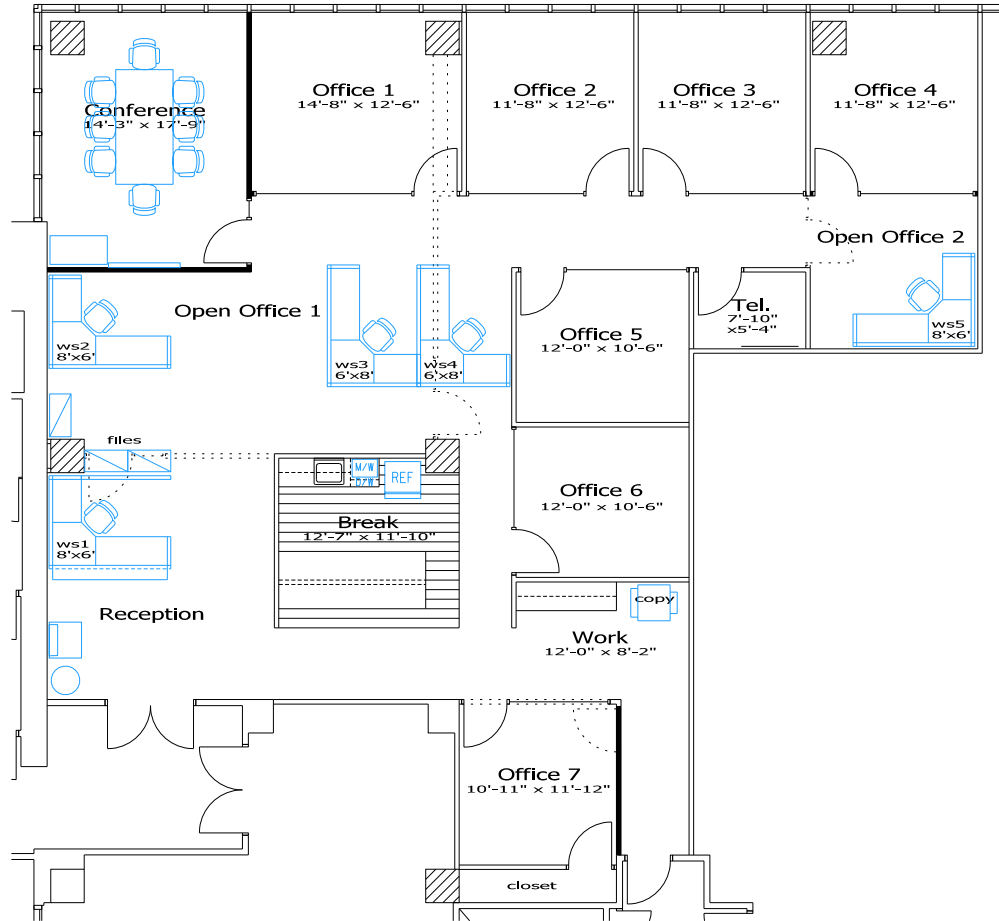

555

CAPITOL MALL

AVAILABLE SPACES

SUITE 840 | ±3,470 SF | EAST TOWER

SPEC SUITE

THOMAS WALCOTT
Executive Vice President
+1 916 563 3002
thomas.walcott@colliers.com
CA Lic. 01121178

JASON RUTHERFORD
Executive Vice President
+1 916 563 3059
jason.rutherford@colliers.com
CA Lic. 01260682