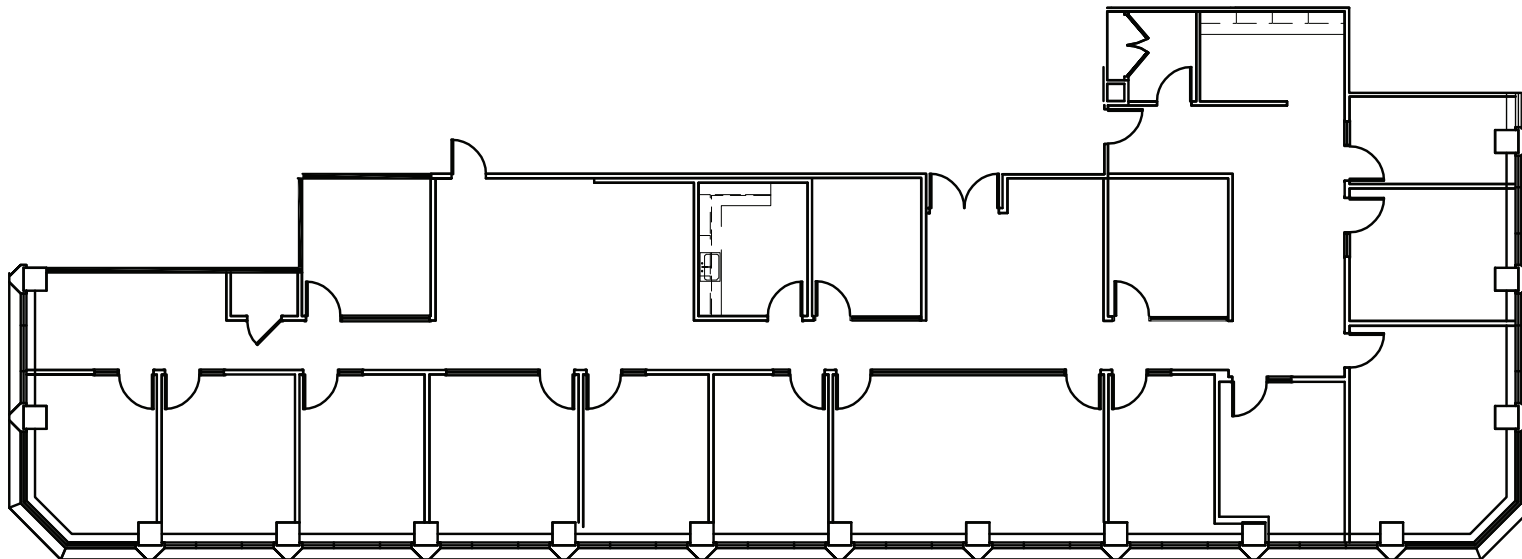

Suite 400

5,556 RSF

601

- 11 private offices
- 3 internal offices / team rooms
- Conference room
- Kitchen
- Production area
- Double door entry off elevator
- Reception
- Open area for approx. 4-6 workstations
- Available now