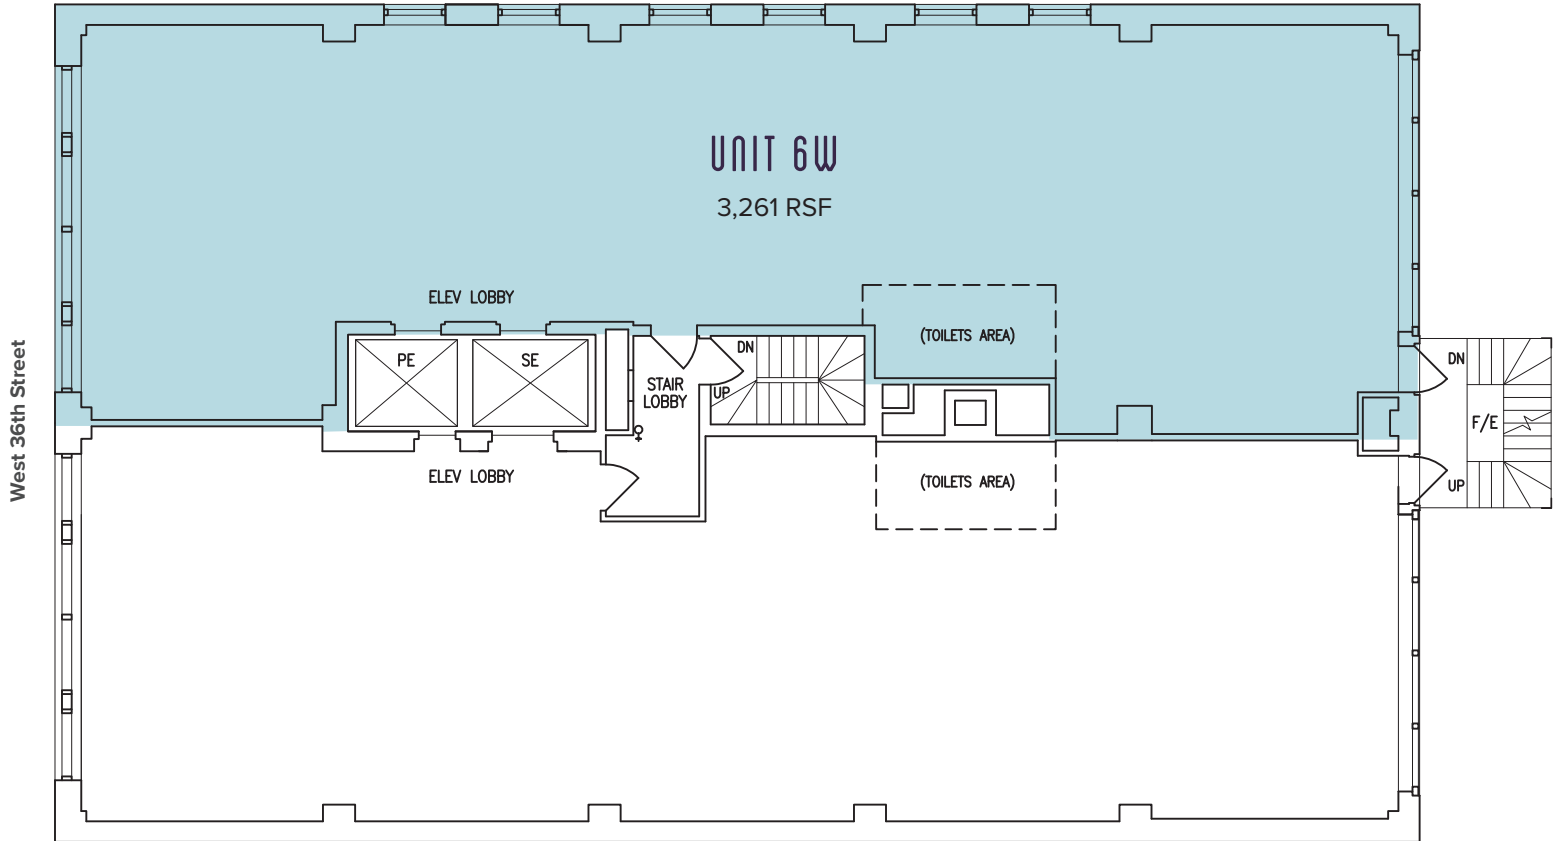

35W36

35 West 36th Street
NEW YORK, NY
between Fifth and Sixth Avenues

UNIT 6W

Size:
3,261 RSF

*Dimensions are approximate