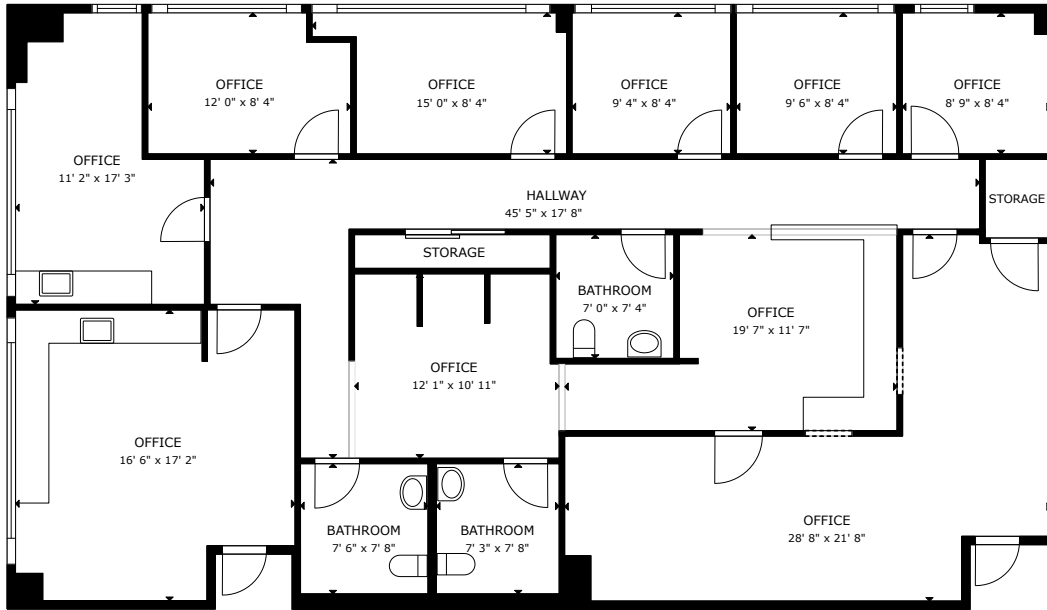

3440 DEPAUL LANE

BRIDGETON, MO 63044

Suite 208
2,587 SF