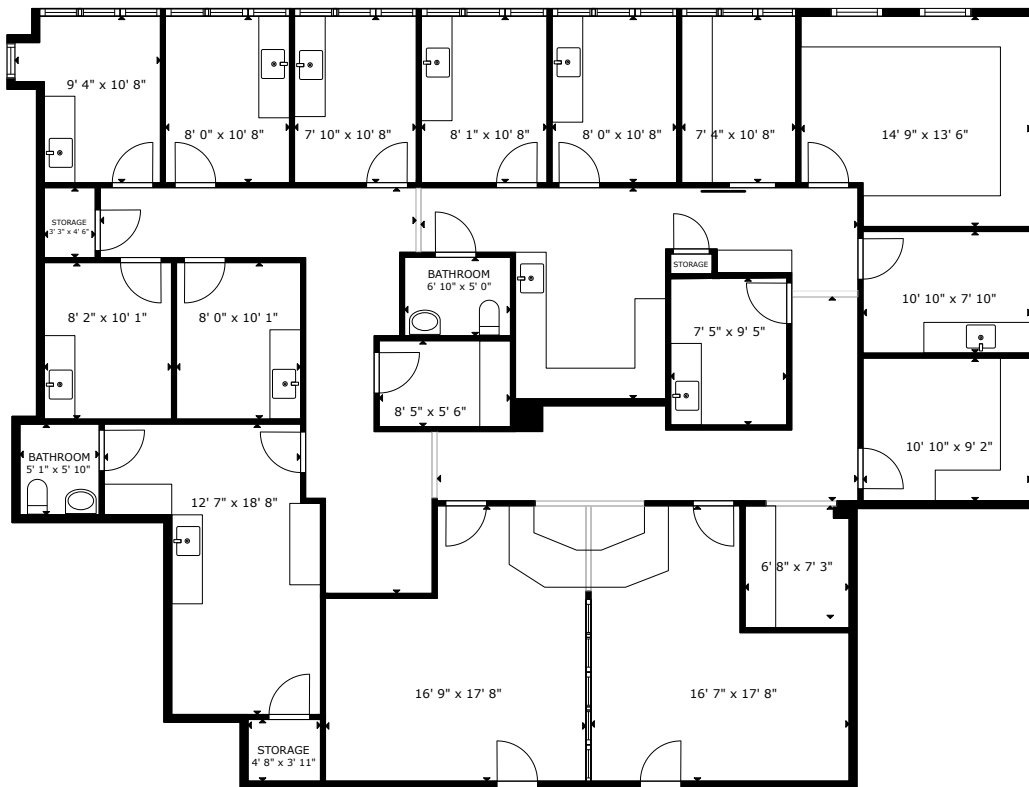

Suite 210
3,528 SF