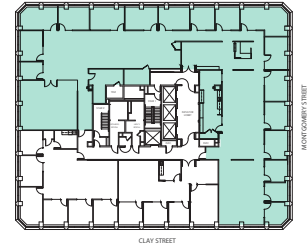

Suite 1900

10,164 RSF

- 17 private offices
- Board room
- Kitchen/production room
- Reception
- North Waterfront views
- Available now

601

Kelly Glass
415.322.5062
kelly.glass@avisonyoung.com
RE Lic #01335179

Colton Hanley
415.913.8699
colton.hanley@avisonyoung.com
RE Lic #02089768

Elliot Ashkenazy
415.596.6886
elliott.ashkenazy@avisonyoung.com
RE Lic: 02280616