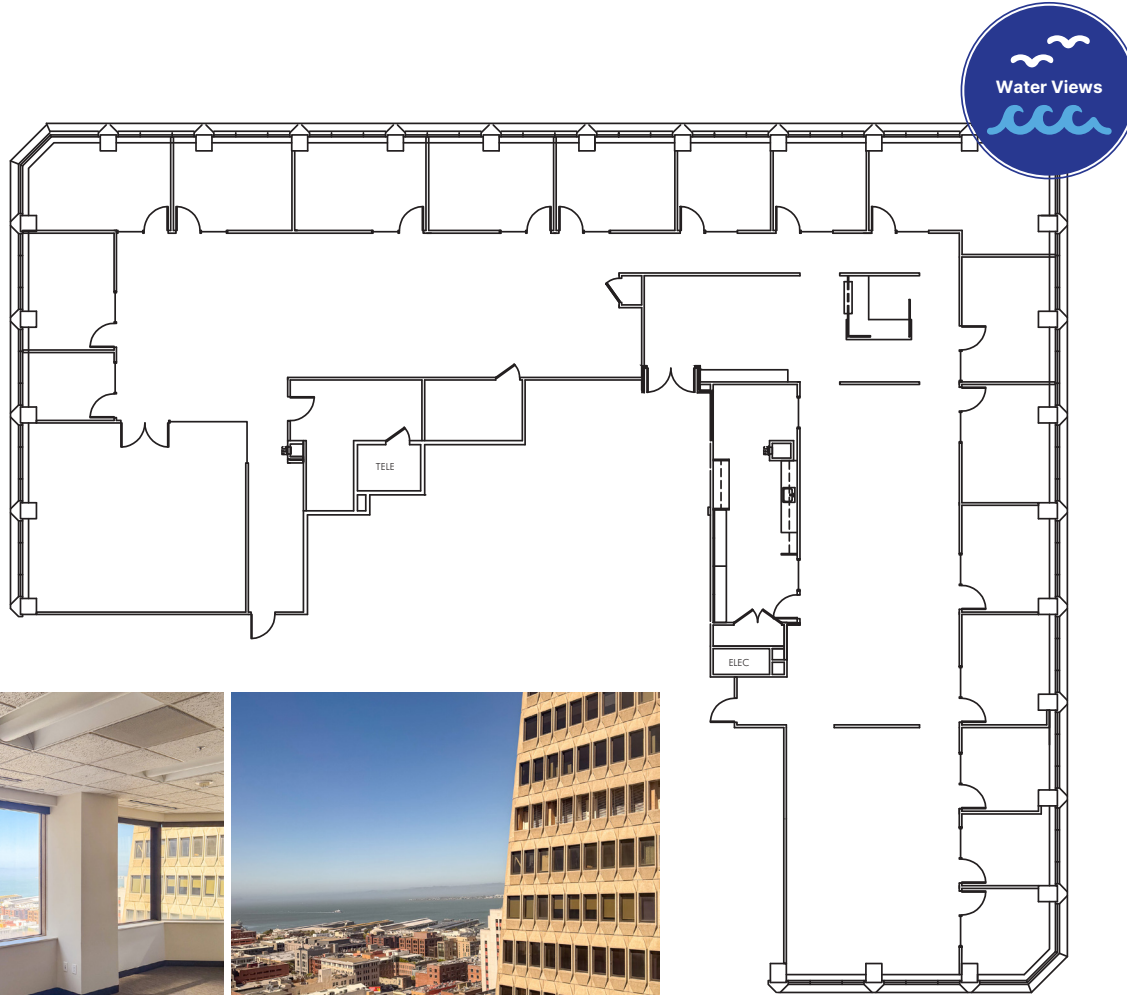

# Suite 1900

10,164 RSF

- 17 private offices
- Board room
- Kitchen/production room
- Reception
- North Waterfront views
- Available now