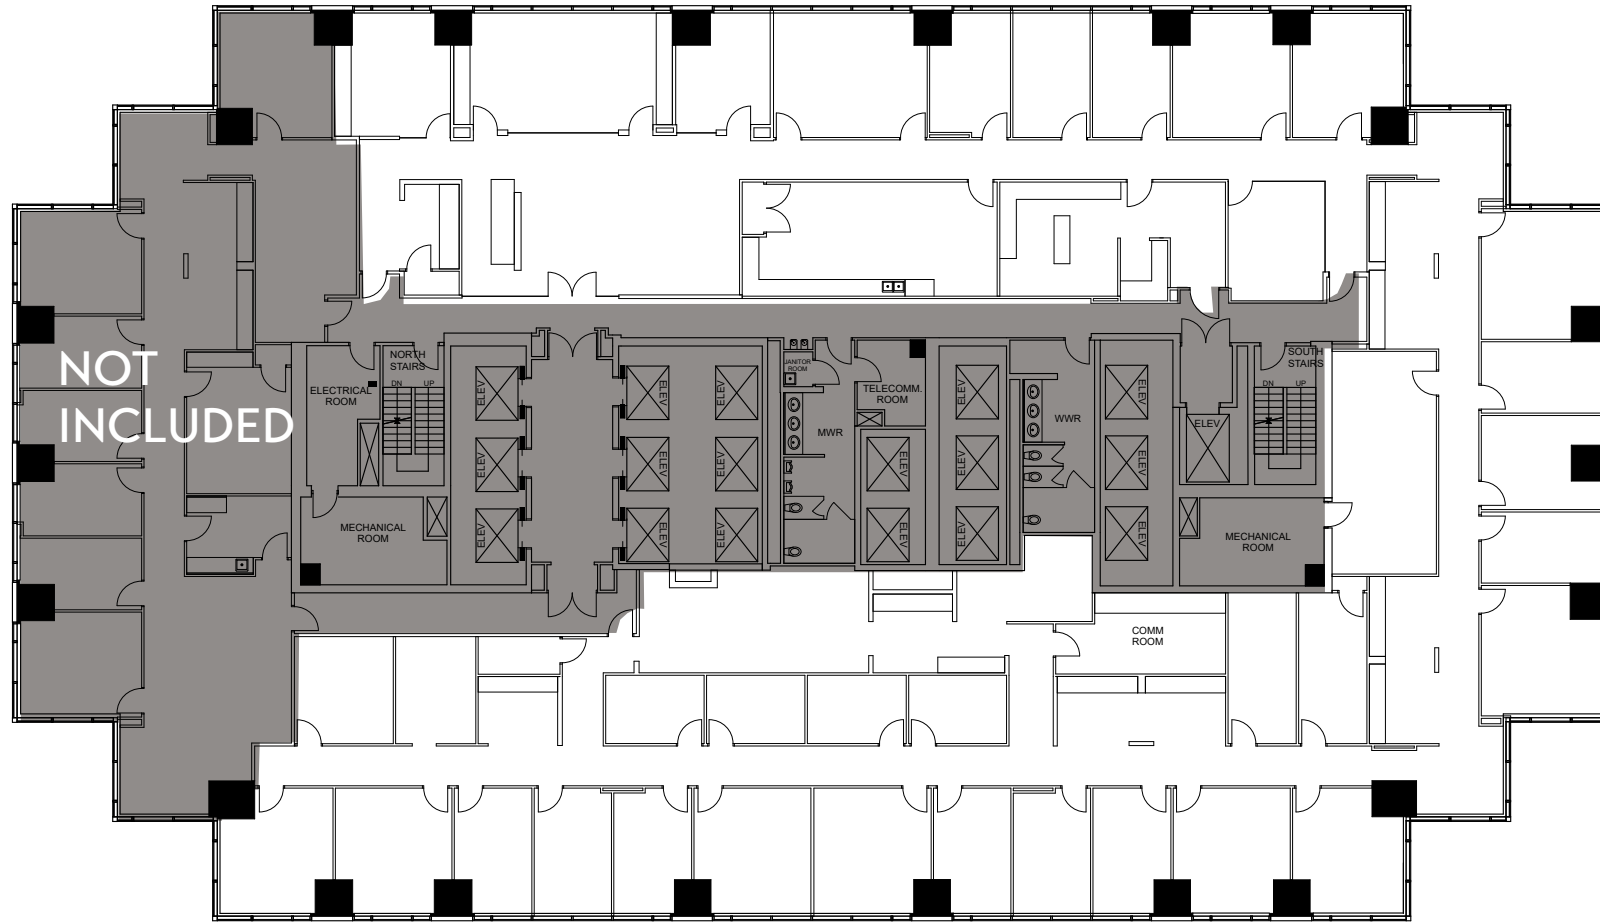

# Suite 900

16,271 RSF

BANK OF AMERICA  
PLAZA

**Philip J. Weber, CCIM, CPM**

First Vice President  
+1 813 380 8035  
philip.weber@cbre.com

**Barry Hanerfeld**

Senior Vice President  
+1 813 334 7561  
barry.hanerfeld@cbre.com